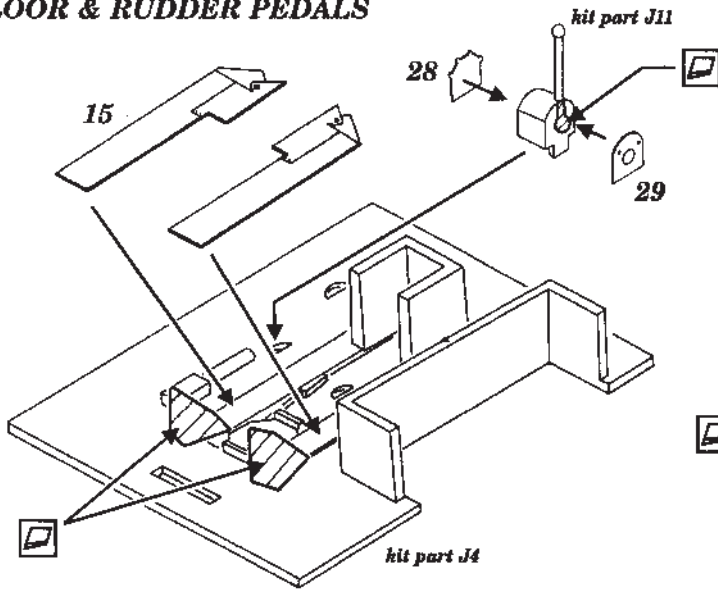

J2M3 Raiden type 21

1/48 scale detail set for HASEGAWA kit

48 201

-  OPPOSITE SIDE
-  REMOVE
-  BEND
-  REPLACE
-  GRIND

FLOOR & RUDDER PEDALS

INSTRUMENT PANEL

PILOT'S SEAT

HOLDERS

BOMBS

RADIO MAST

TAIL WHEEL

UC STRUTS

FOOT STEP