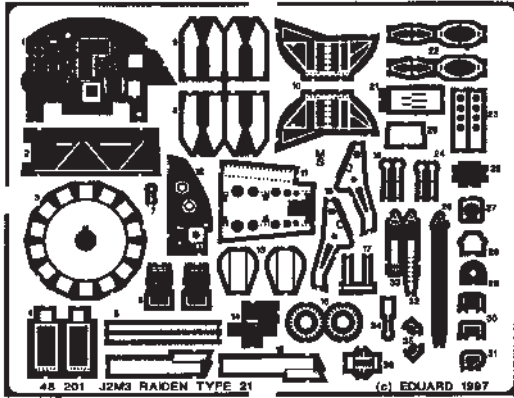

J2M3 Raiden type 21

1/48 scale detail set for HASEGAWA kit

48 201

-  OPPOSITE SIDE
-  REMOVE
-  BEND
-  REPLACE
-  GRIND

FLOOR & RUDDER PEDALS

INSTRUMENT PANEL

PILOT'S SEAT

HOLDERS

BOMBS

RADIO MAST

TAIL WHEEL

UC STRUTS

FOOT STEP