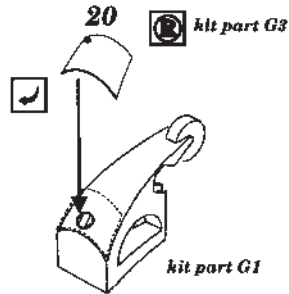

J2M3 Raiden type 21

1/48 scale detail set for HASEGAWA kit

48 201

-  OPPOSITE SIDE
-  REMOVE
-  BEND
-  REPLACE
-  GRIND

FLOOR & RUDDER PEDALS

INSTRUMENT PANEL

PILOT'S SEAT

HOLDERS

BOMBS

RADIO MAST

TAIL WHEEL

UC STRUTS

FOOT STEP