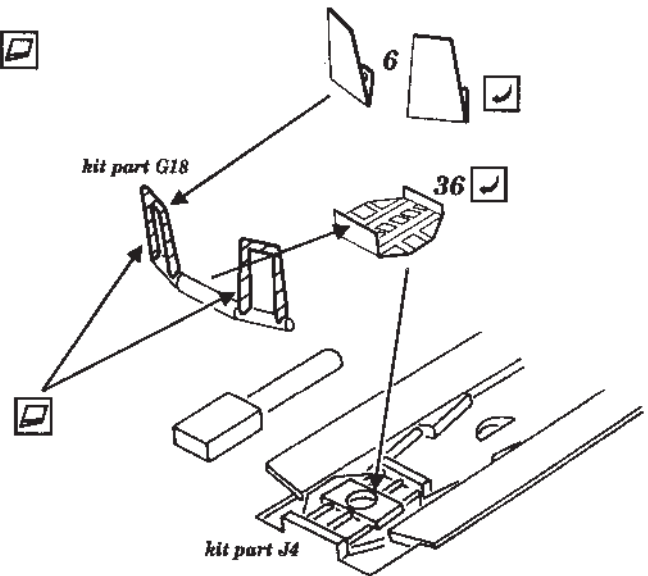

J2M3 Raiden type 21

1/48 scale detail set for HASEGAWA kit

48 201

-  OPPOSITE SIDE
-  REMOVE
-  BEND
-  REPLACE
-  GRIND

FLOOR & RUDDER PEDALS

INSTRUMENT PANEL

PILOT'S SEAT

HOLDERS

BOMBS

RADIO MAST

TAIL WHEEL

UC STRUTS

FOOT STEP