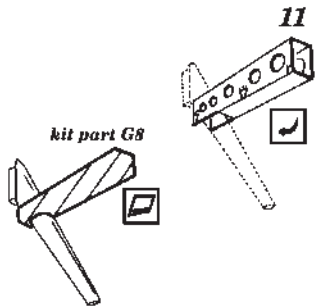

J2M3 Raiden type 21

1/48 scale detail set for HASEGAWA kit

48 201

-  OPPOSITE SIDE
-  REMOVE
-  BEND
-  REPLACE
-  GRIND

FLOOR & RUDDER PEDALS

INSTRUMENT PANEL

PILOT'S SEAT

HOLDERS

BOMBS

RADIO MAST

TAIL WHEEL

UC STRUTS

FOOT STEP