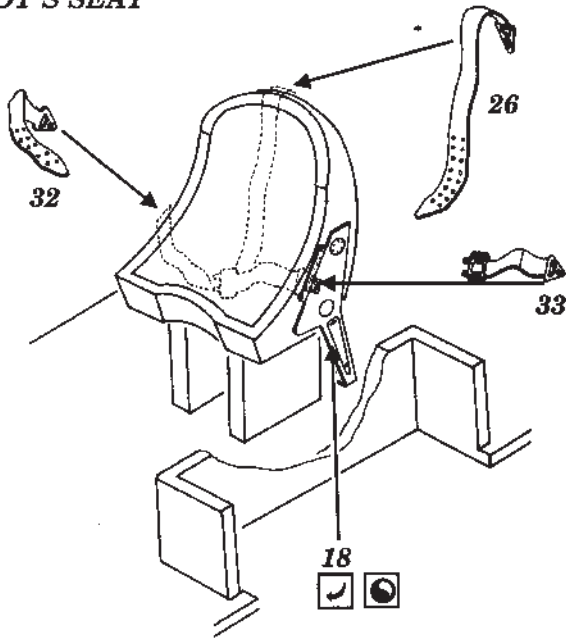

J2M3 Raiden type 21

1/48 scale detail set for HASEGAWA kit

48 201

-  OPPOSITE SIDE
-  REMOVE
-  BEND
-  REPLACE
-  GRIND

FLOOR & RUDDER PEDALS

INSTRUMENT PANEL

PILOT'S SEAT

HOLDERS

BOMBS

RADIO MAST

TAIL WHEEL

UC STRUTS

FOOT STEP