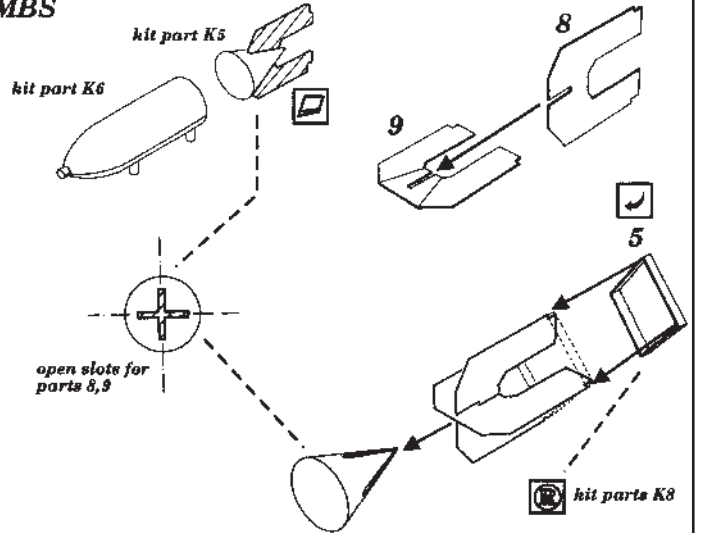

J2M3 Raiden type 21

1/48 scale detail set for HASEGAWA kit

48 201

-  OPPOSITE SIDE
-  REMOVE
-  BEND
-  REPLACE
-  GRIND

FLOOR & RUDDER PEDALS

INSTRUMENT PANEL

PILOT'S SEAT

HOLDERS

BOMBS

RADIO MAST

TAIL WHEEL

UC STRUTS

FOOT STEP