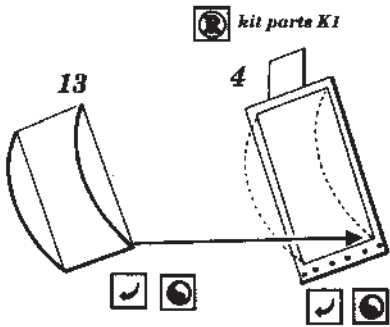

PILOT'S SEAT

HOLDERS

BOMBS

RADIO MAST

TAIL WHEEL

UC STRUTS

FOOT STEP