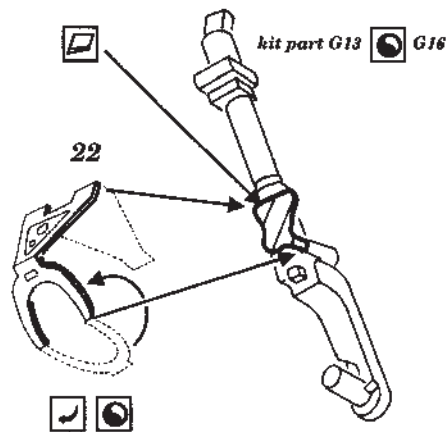

J2M3 Raiden type 21

1/48 scale detail set for HASEGAWA kit

48 201

-  OPPOSITE SIDE
-  REMOVE
-  BEND
-  REPLACE
-  GRIND

FLOOR & RUDDER PEDALS

INSTRUMENT PANEL

PILOT'S SEAT

HOLDERS

BOMBS

RADIO MAST

TAIL WHEEL

UC STRUTS

FOOT STEP