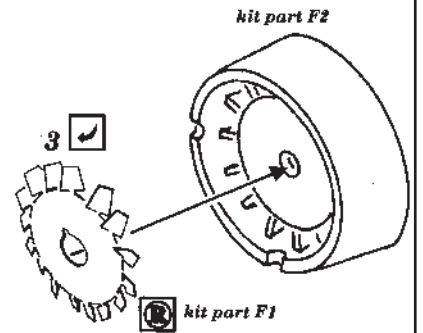

J2M3 Raiden type 21

1/48 scale detail set for HASEGAWA kit

48 201

-  OPPOSITE SIDE
-  REMOVE
-  BEND
-  REPLACE
-  GRIND

FLOOR & RUDDER PEDALS

INSTRUMENT PANEL

PILOT'S SEAT

HOLDERS

BOMBS

RADIO MAST

TAIL WHEEL

UC STRUTS

FOOT STEP