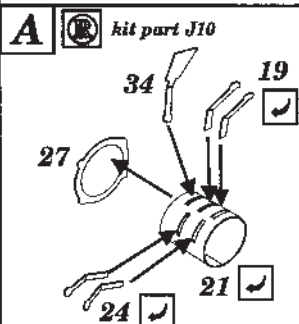

J2M3 Raiden type 21

1/48 scale detail set for HASEGAWA kit

48 201

-  OPPOSITE SIDE
-  REMOVE
-  BEND
-  REPLACE
-  GRIND

FLOOR & RUDDER PEDALS

INSTRUMENT PANEL

PILOT'S SEAT

HOLDERS

BOMBS

RADIO MAST

TAIL WHEEL

UC STRUTS

FOOT STEP