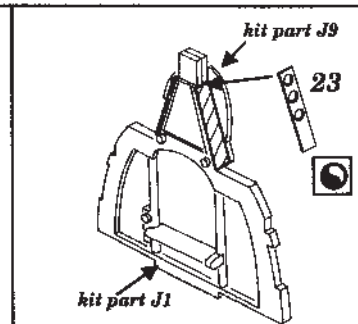

J2M3 Raiden type 21

1/48 scale detail set for HASEGAWA kit

48 201

-  OPPOSITE SIDE
-  REMOVE
-  BEND
-  REPLACE
-  GRIND

FLOOR & RUDDER PEDALS

INSTRUMENT PANEL

PILOT'S SEAT

HOLDERS

BOMBS

RADIO MAST

TAIL WHEEL

UC STRUTS

FOOT STEP