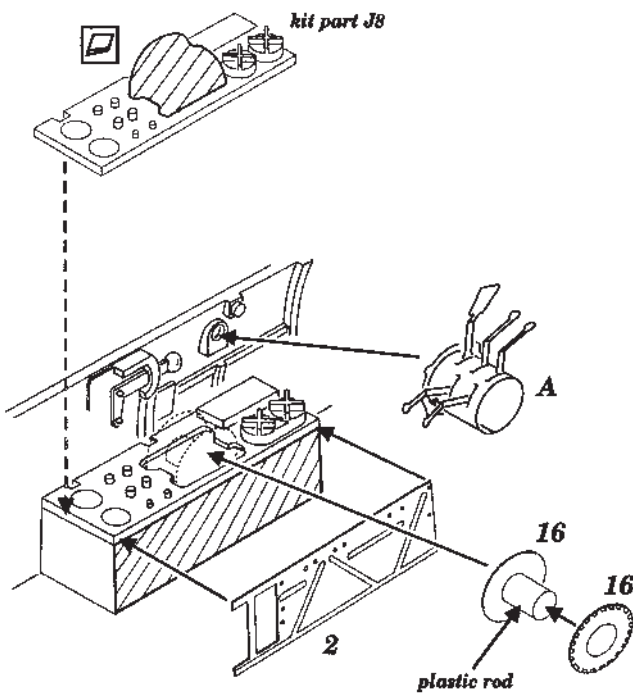

J2M3 Raiden type 21

1/48 scale detail set for HASEGAWA kit

48 201

-  OPPOSITE SIDE
-  REMOVE
-  BEND
-  REPLACE
-  GRIND

FLOOR & RUDDER PEDALS

INSTRUMENT PANEL

PILOT'S SEAT

HOLDERS

BOMBS

RADIO MAST

TAIL WHEEL

UC STRUTS

FOOT STEP