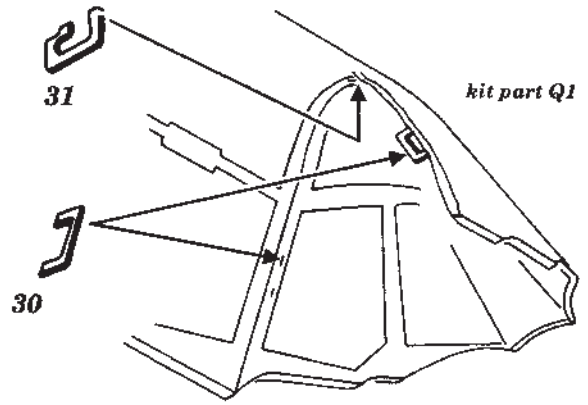

J2M3 Raiden type 21

1/48 scale detail set for HASEGAWA kit

48 201

-  OPPOSITE SIDE
-  REMOVE
-  BEND
-  REPLACE
-  GRIND

FLOOR & RUDDER PEDALS

INSTRUMENT PANEL

PILOT'S SEAT

HOLDERS

BOMBS

RADIO MAST

TAIL WHEEL

UC STRUTS

FOOT STEP