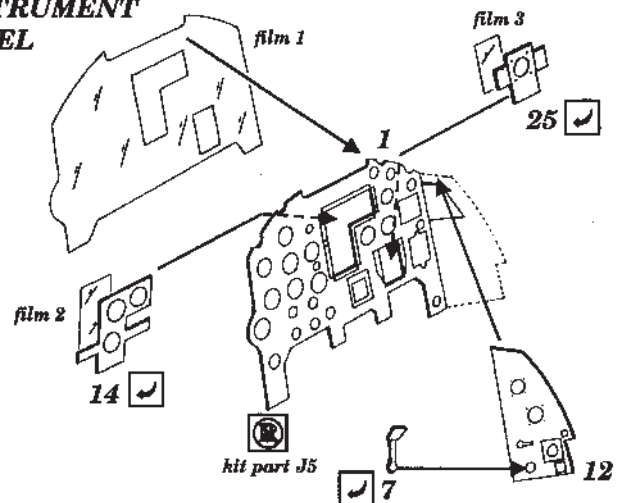

J2M3 Raiden type 21

1/48 scale detail set for HASEGAWA kit

48 201

-  OPPOSITE SIDE
-  REMOVE
-  BEND
-  REPLACE
-  GRIND

FLOOR & RUDDER PEDALS

INSTRUMENT PANEL

PILOT'S SEAT

HOLDERS

BOMBS

RADIO MAST

TAIL WHEEL

UC STRUTS

FOOT STEP