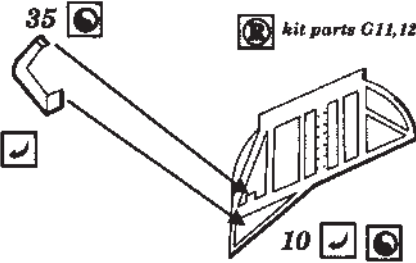

PILOT'S SEAT

HOLDERS

BOMBS

RADIO MAST

TAIL WHEEL

UC STRUTS

FOOT STEP