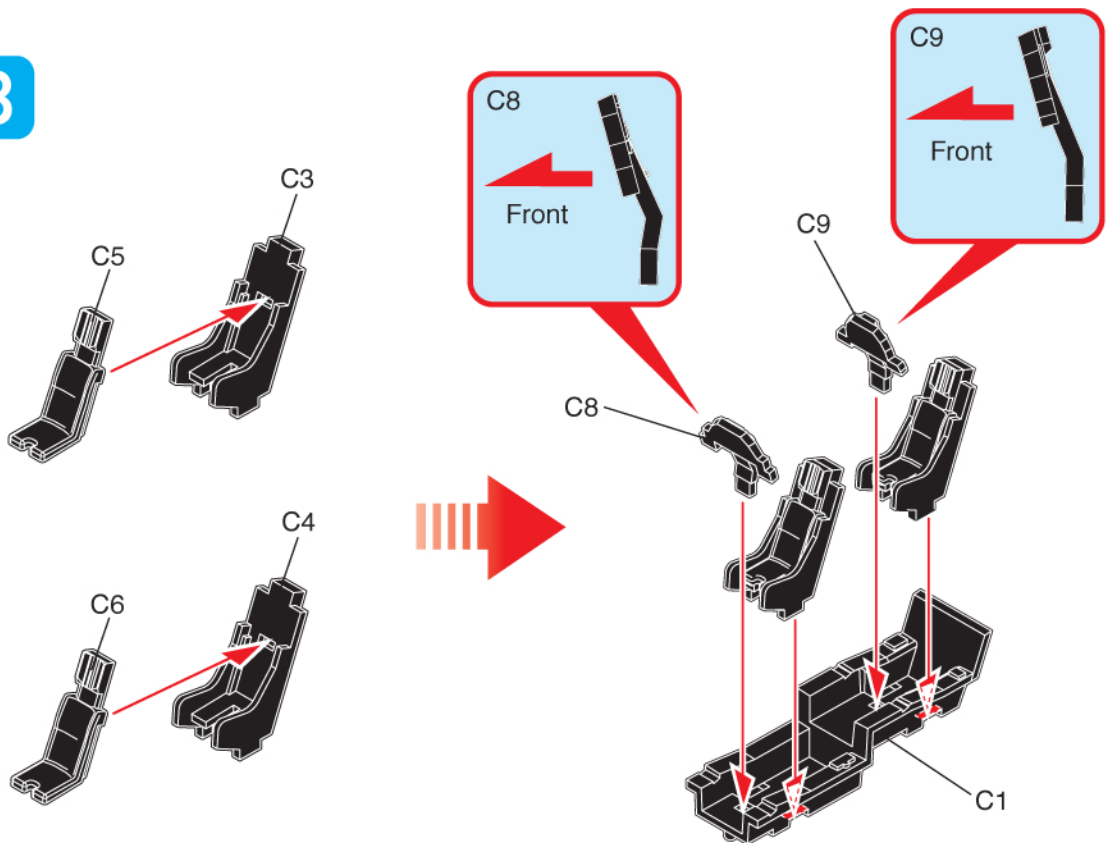

1/72nd Scale ROKAF T-50 ADVANCED TRAINER

12519

Warning before assembly of model kits

Take care not to injure yourself while using the modeling tools to cut or trim parts.

★ This is a multicolored kit, which can be a precise reproduction of reality not having to paint.

▶ parts location diagram

1

A

B

2

3

4

A