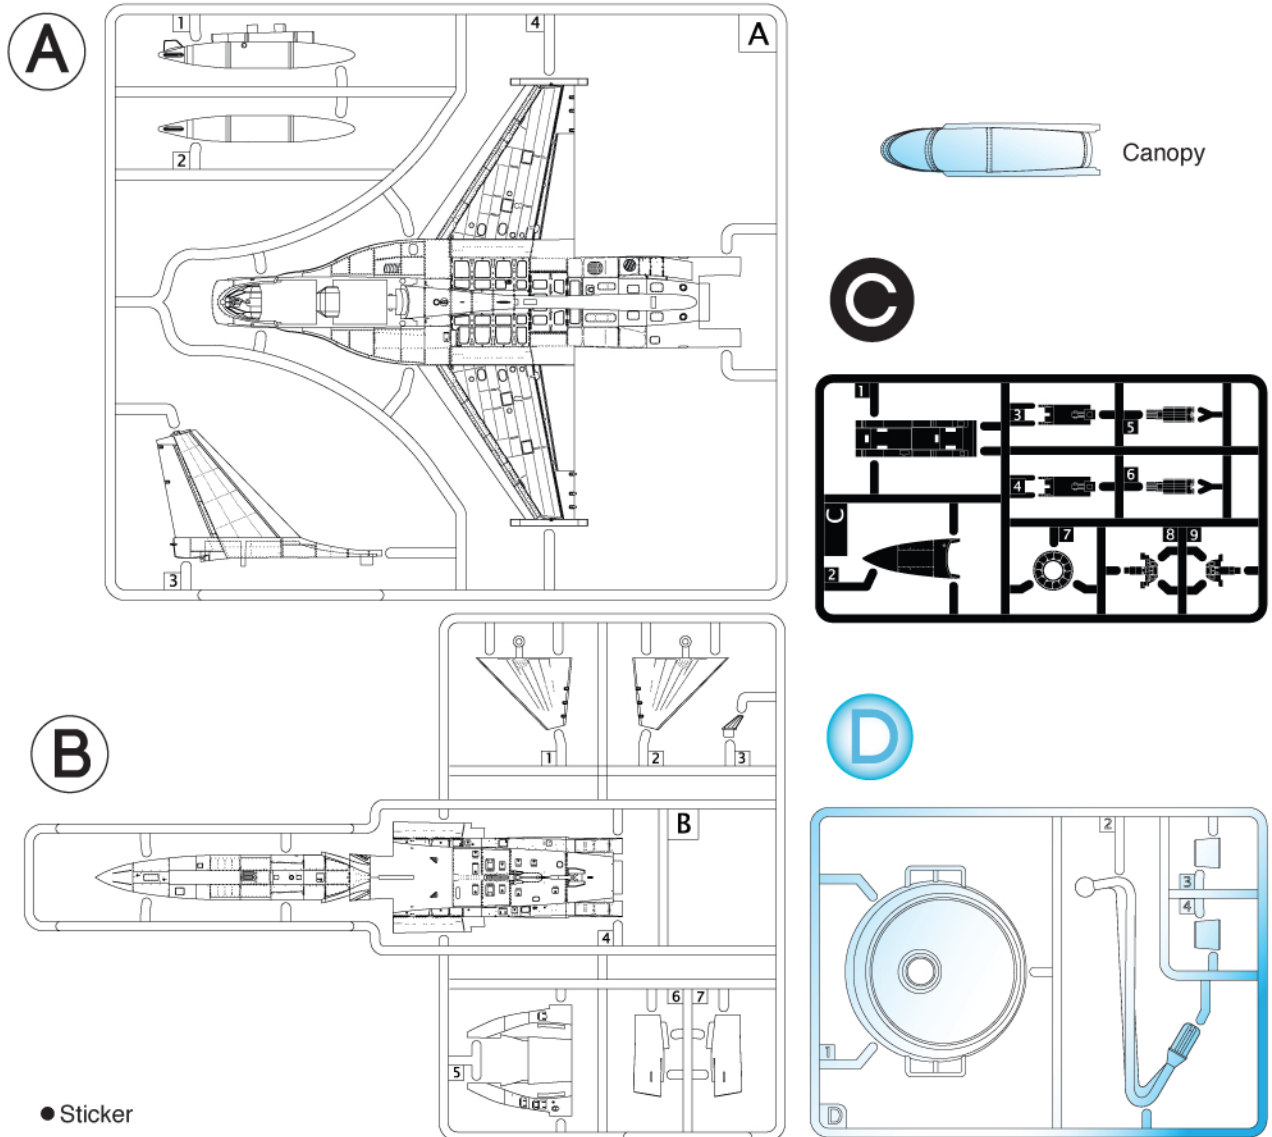

1/72nd Scale ROKAF T-50 ADVANCED TRAINER

12519

Warning before assembly of model kits

Take care not to injure yourself while using the modeling tools to cut or trim parts.

★ This is a multicolored kit, which can be a precise reproduction of reality not having to paint.

▶ parts location diagram

1

A

B

2

3

4

A

A4

5

B7

B6

6

※ Assemble after attaching sticker No.25 and No.26.

7

8