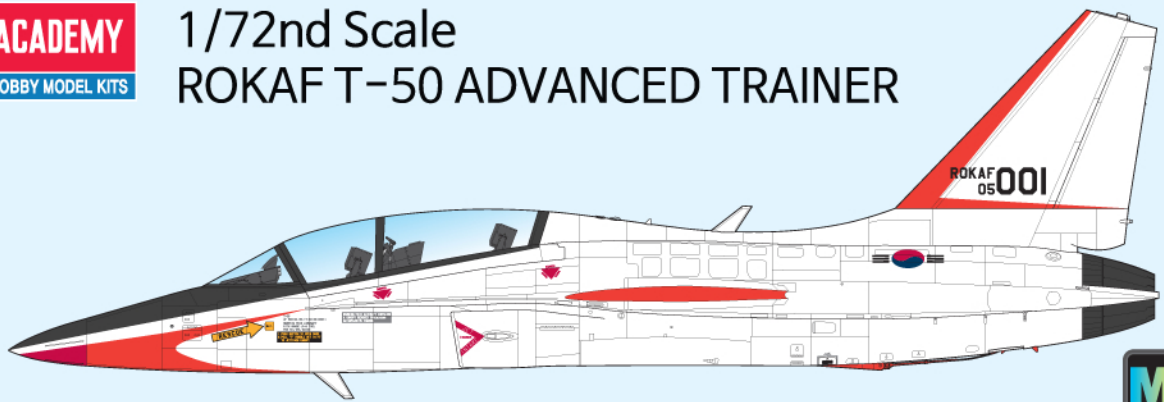

1/72nd Scale ROKAF T-50 ADVANCED TRAINER

12519

Warning before assembly of model kits

Take care not to injure yourself while using the modeling tools to cut or trim parts.

★ This is a multicolored kit, which can be a precise reproduction of reality not having to paint.