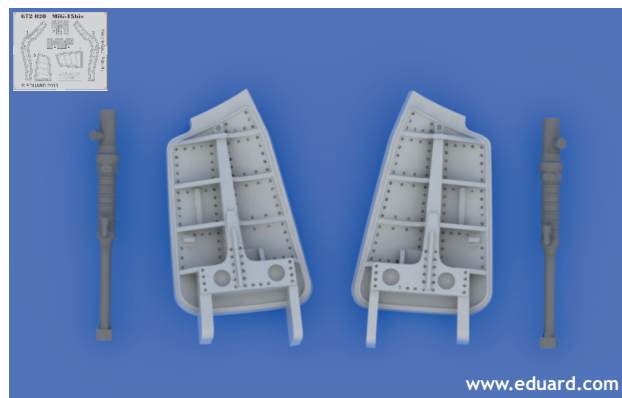

GSI Creos (GUNZE)			Mr.COLOR SUPER METALLIC	
AQUEOUS	Mr.COLOR			
H12	C33	FLAT BLACK	SM01	SUPER CHROME
H303	C308	GREY		

This product contains metal and resin detail parts for upgrading scale plastic models. When selecting this set make sure that it is for the kit mentioned in product name as these sets are made specifically for that kit. When upgrading the model some cutting or corrections may be necessary for parts to fit accurately. **WARNING!** This set contains small and sharp parts. Work carefully in a ventilated and well-lit room. Safety glasses are recommended. This product is not suitable for children below 14 years of age.

435 21 Obrnice 170
Czech Republic

815914361720201

672 020 MiG-15bis airbrakes

For Eduard kit - pro stavebnici Eduard

1/72

www.eduard.com

BEST BRASS RESIN AROUND!

 SYMMETRICAL ASSEMBLY
SYMETRICKÁ MONTÁŽ

- | | |
|---|---|
|  REMOVE
ODSTRANIT |  BEND
OHNOUT |
|  GRIND
OBROUSIT |  OPTION
VOLBA |
|  DRILL HOLE
VRTAT OTVOR |  REPLACE
NAHRADIT |

plastic D8
2 pcs.

plastic
D3  **D14**

plastic
D14  **D3**

PE5
 
PE6