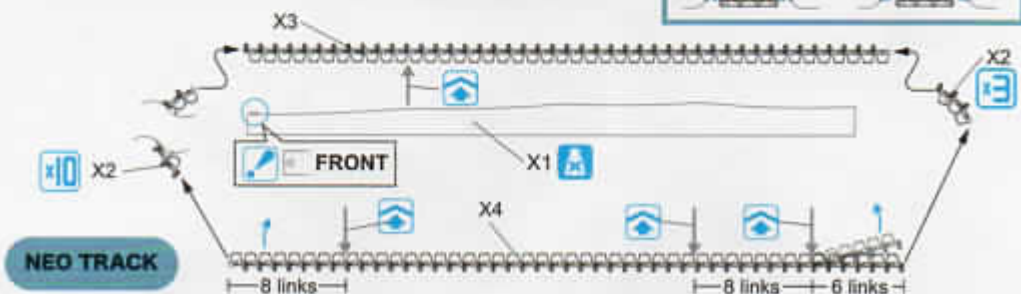

Div. "Ferdinand von Schill" (Wehrmacht
XXII Korps of the 12.Armee),
South-west Area Of Berlin,
April 1945

When creating the track sections on the pre-curved jig, carefully add the track links one by one.