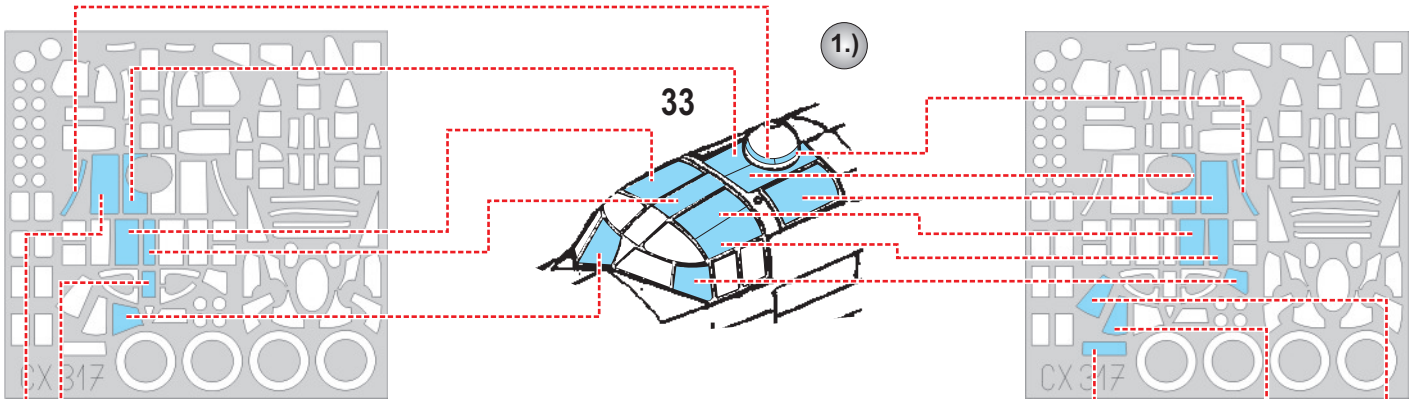

**eduard**  
**MASK**

**CX 317**

# Halifax B Mk.II 1/72

The die-cut mask for accurate canopy frame painting of the  
*Revell* scale 1/72 KIT

LIQUID MASK