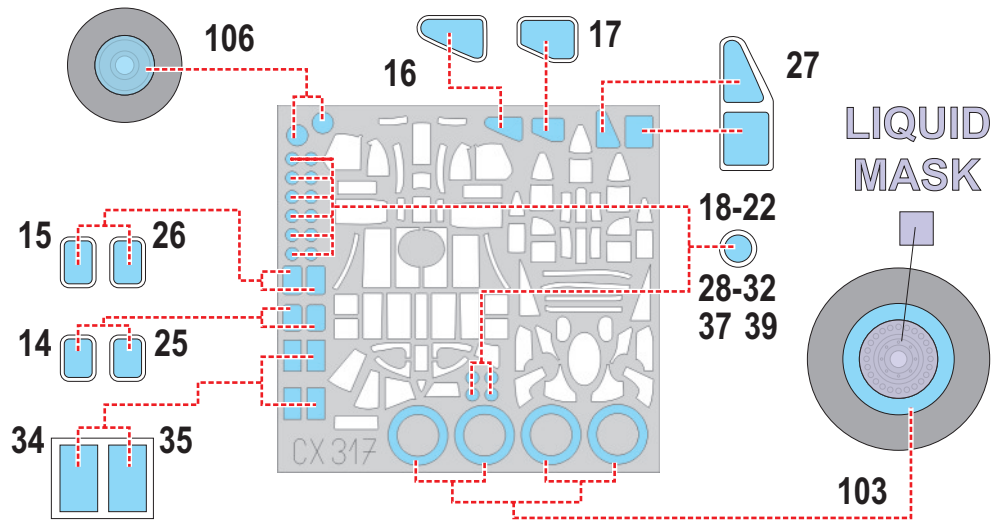

**eduard**  
**MASK**

**CX 317**

# Halifax B Mk.II 1/72

The die-cut mask for accurate canopy frame painting of the  
*Revell* scale 1/72 KIT

LIQUID MASK