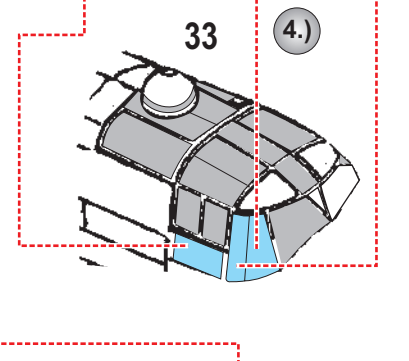

# Halifax B Mk.II 1/72

The die-cut mask for accurate canopy frame painting of the  
*Revell* scale 1/72 KIT

LIQUID MASK