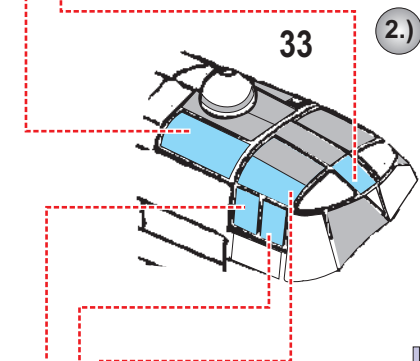

# Halifax B Mk.II 1/72

The die-cut mask for accurate canopy frame painting of the  
*Revell* scale 1/72 KIT

LIQUID MASK