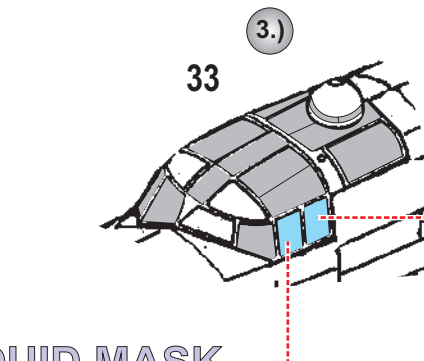

**eduard**  
**MASK**

**CX 317**

# Halifax B Mk.II 1/72

The die-cut mask for accurate canopy frame painting of the  
*Revell* scale 1/72 KIT

LIQUID MASK