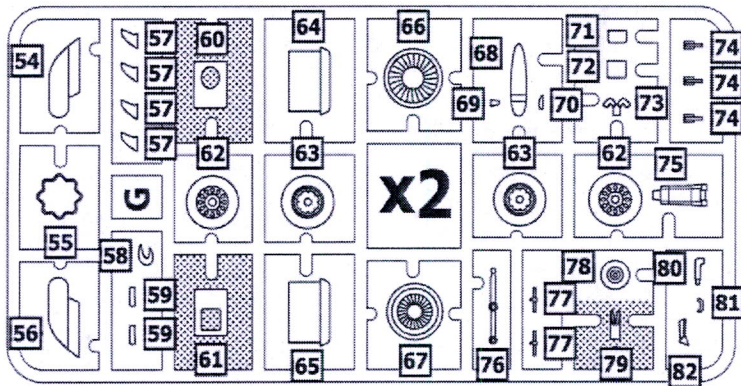

**SYMBOLS**

- |                                  |                   |               |
|----------------------------------|-------------------|---------------|
| <b>1</b> STAGES OF ASSEMBLY      | TO PAINT          | TO BEND       |
| <b>1</b> NUMBER PARTS            | GLUE              | SCRATCH BUILT |
| APPLY DECALS                     | DON'T GLUE        | OPEN HOLE     |
| <b>x2</b> QUANTITY OF OPERATIONS | НА ВИБІР OPTIONAL | CAT OUT       |

# SET OF THE PARTS

PARTS NOT FOR USE

MASKS FOR PAINTING

P

# SET OF THE PARTS

# ASSEMBLY INSTRUCTION

- 9
- 8
- 15
- 16
- 18
- 19
- 20
- 21
- 22
- 28
- 29
- 31
- 38
- 39
- 40
- 87
- 88

- 10
- 9
- 81
- 110
- 114
- 120
- 123
- 124
- 153
- P3 x2
- P5 x2
- P6 x2