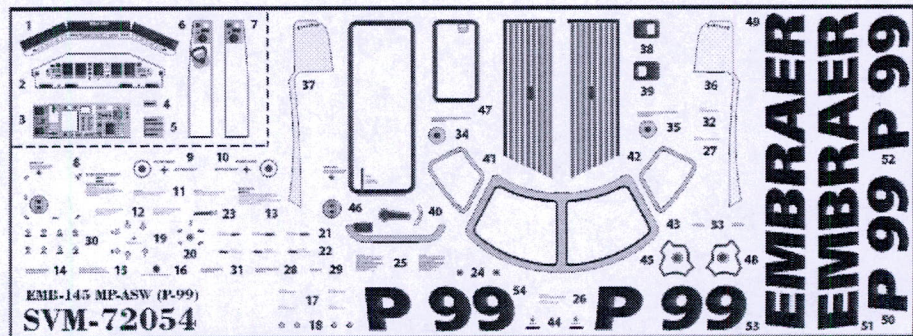

LIMITED EDITION

SOVA-M  
SVM-72054

**Embraer**  
**EMB-145**  
**MP-ASW(P-99)**

UNASSEMBLED PLASTIC MODEL KITS

SCALE:1/72

395 mm

304 parts

**DECALS**