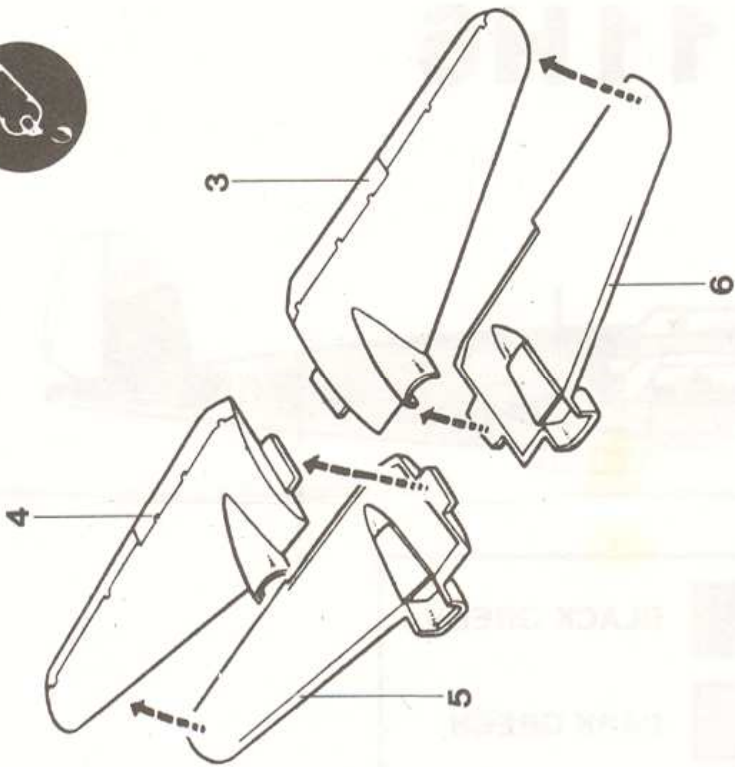

1

Paint interior DARK GRAY.

2

3

4

In flight.

5

Stationary.

5

Paint propellers BLACK.
Paint landing gear scuts SILVER and tires BLACK.

Paint gun barrels GUNMETAL.

WANT TO KNOW MORE ABOUT OUR MANY KITS?
Send for our current full-color catalog illustrating the many aircraft, armor, automotive, motorcycle and ship kits we manufacture. In the U.S.A. send $5.00 All other countries, Please see: $6.00
to: Minicraft Models P.O.Box 3577 Torrance, Calif. 90510 U.S.A.