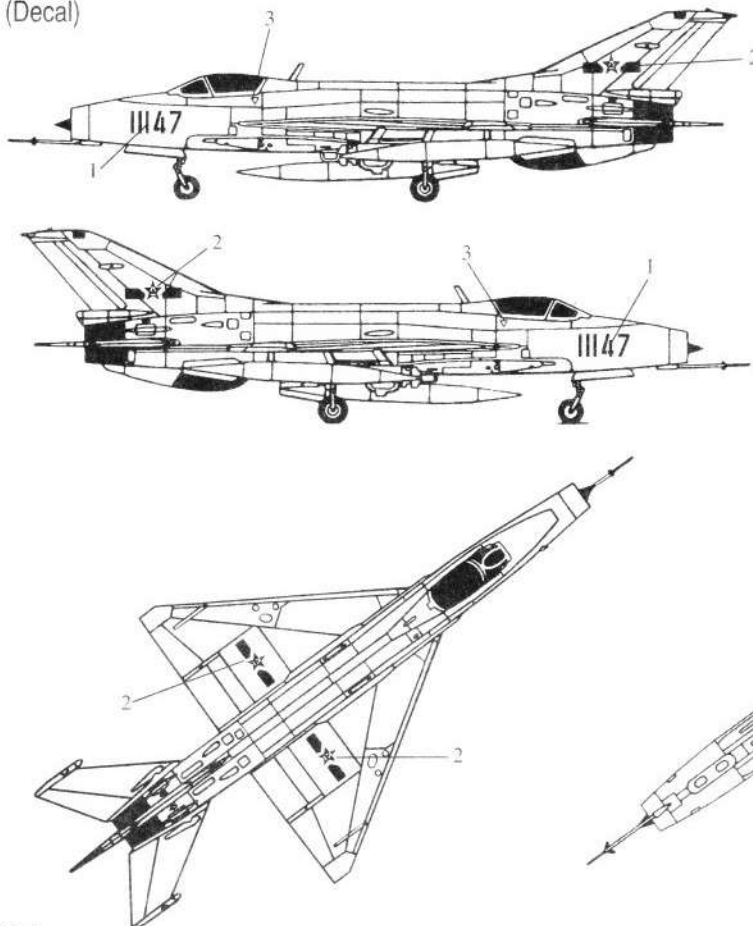

1/144 SCALE AIRCRAFT SERIES

THE PLA AIR FORCE F-7 II

中国歼-7 II 型歼击机

部品图
(Parts)

贴纸 (Decal)

1. 在开始组装你的模型前，请认真阅读此说明书。
 2. 依据安装说明，用钳子或小刀小心地切割下所需部分。
- Read this instruction sheet carefully before you start to assemble your model.
Cut the parts carefully in accordance with the assembling order by use of a nipper or a knife.