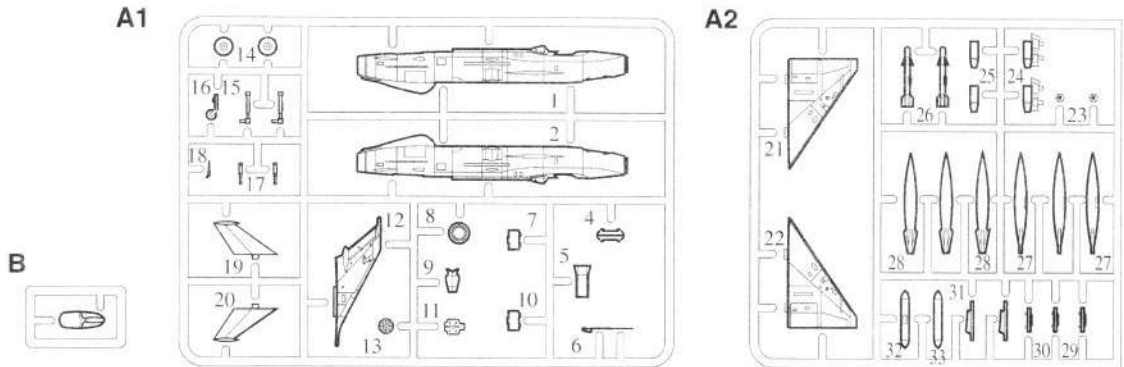

1/144 SCALE AIRCRAFT SERIES

THE PLA AIR FORCE F-7 II

中国歼-7 II 型歼击机

部品图
(Parts)

贴纸 (Decal)

1. 在开始组装你的模型前，请认真阅读此说明书。
 2. 依据安装说明，用钳子或小刀小心地切割下所需部分。
- Read this instruction sheet carefully before you start to assemble your model.
Cut the parts carefully in accordance with the assembling order by use of a nipper or a knife.