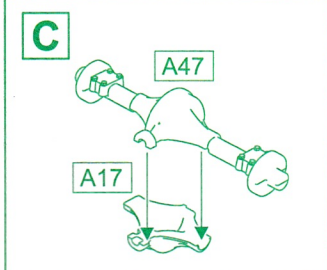

US V-8 Stake truck m.1936/37

1/72 scale

Plastic model kit. Cat. #72584

Bottom view

Model 1937

Model 1936

D

Bottom view