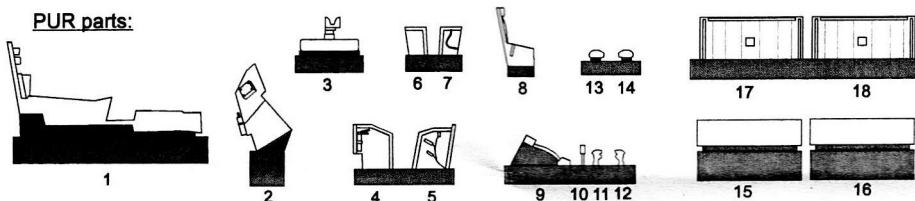

AH-1W Cobra interior set

(for Revell, Tamiya, Italeri kit)

AC 72028

1/72

PUR parts:

We recommend to make a hole according to size of the resin part.

Left side - parts no. 15, 17
Right side - parts no. 16, 18

Resin parts No. 13, 14 are first - aide kit. Place recommended according to photographs. Assembling according photos is recommended.