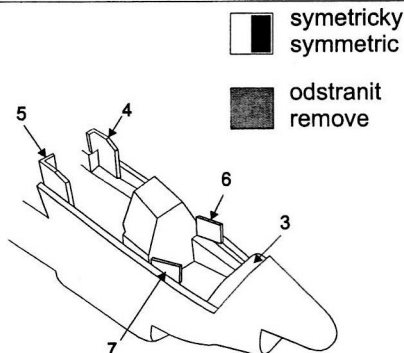

AH-1W Cobra interior set

(for Revell, Tamiya, Italeri kit)

AC 72028

1/72

PUR parts:

We recommend to make a hole according to size of the resin part.

Left side - parts no. 15, 17
Right side - parts no. 16, 18

Resin parts No. 13, 14 are first - aide kit. Place recommended according to photographs. Assembling according photos is recommended.