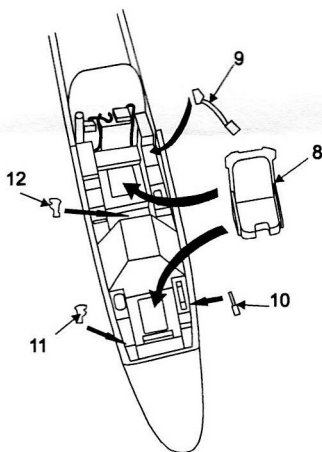

AH-1W Cobra interior set

(for Revell, Tamiya, Italeri kit)

AC 72028

1/72

PUR parts:

We recommend to make a hole according to size of the resin part.

Left side - parts no. 15, 17
Right side - parts no. 16, 18

Resin parts No. 13, 14 are first - aide kit. Place recommended according to photographs. Assembling according photos is recommended.