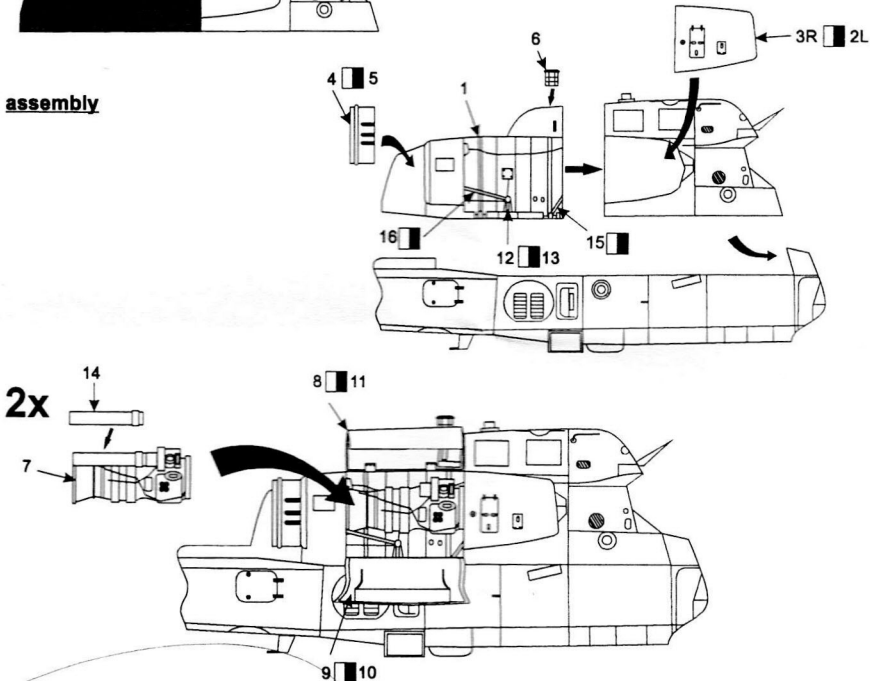

AH-1W Cobra engine set

(for Revell, Tamiya, Italeri kit)

AC 72029

1/72

PUR parts:

removing kit parts

kit part B19 B20

assembly

Assembling according photos is recommended.

www.armycast.cz