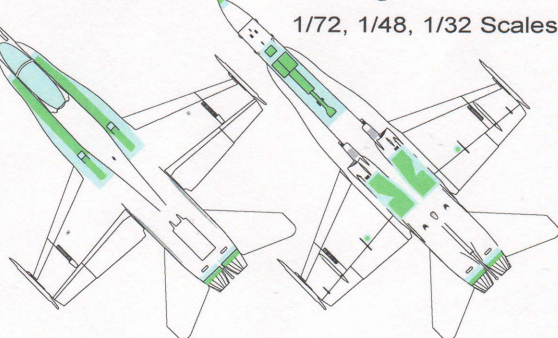

**Leading
Edge**
models

CAF CF-18 NORAD 50TH 2008 DEMO
High Quality Model Decal Set

DECAL SET #48.61
1/48 SCALE

LIGHT GRAY FS #36375		MEDIUM GRAY FS #35237		RADOMETAN FS #31140	
-------------------------	---	--------------------------	---	------------------------	---

Photos: Richard Girouard & David Koss

Leading Edge MODELS

Numbers indicate decals included in 1/48 & 1/32 scale sets.

Quality paint masking sets available for your F-18 model.

Leading Edge MODELS

www.lemdecal.com

1/72, 1/48, 1/32 Scales

3 different styles walkway masks.

Foam Landing Gear Bay Plugs

Set of Card Masks.