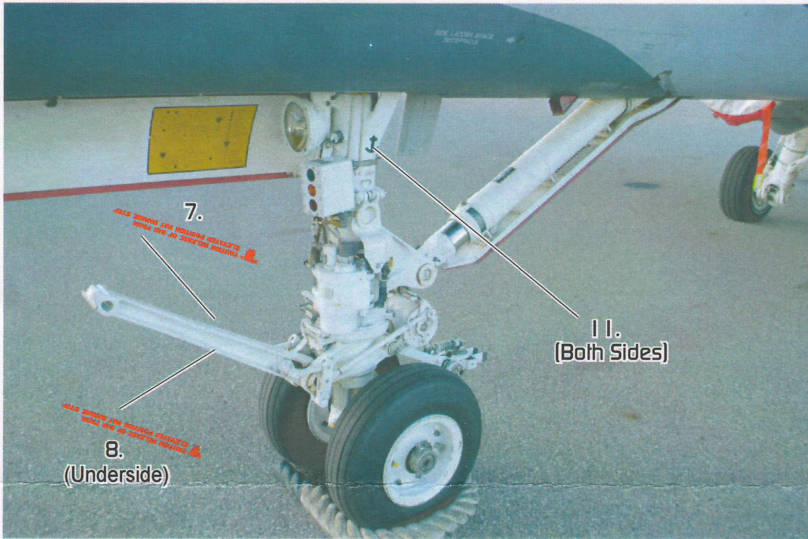

**Leading
Edge**
models

CAF CF-18 NORAD 50TH 2008 DEMO
High Quality Model Decal Set

DECAL SET #48.61
1/48 SCALE

LIGHT GRAY FS #36375		MEDIUM GRAY FS #35237		RADOMETAN FS #31140	
-------------------------	---	--------------------------	---	------------------------	---

Photos: Richard Girouard & David Koss

Leading Edge MODELS

Numbers indicate decals included in 1/48 & 1/32 scale sets.

Quality paint masking sets available for your F-18 model.

Leading Edge MODELS

www.lemdecal.com

1/72, 1/48, 1/32 Scales

3 different styles walkway masks.

Foam Landing Gear Bay Plugs

Set of Card Masks.