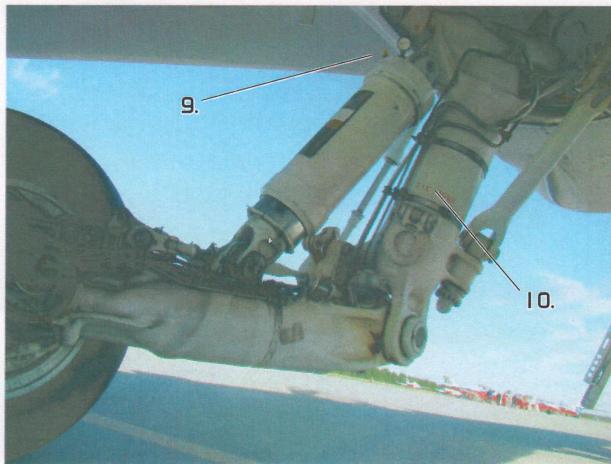

**Leading
Edge**
models

CAF CF-18 NORAD 50TH 2008 DEMO
High Quality Model Decal Set

DECAL SET #48.61
1/48 SCALE

LIGHT GRAY FS #36375		MEDIUM GRAY FS #35237		RADOMETAN FS #31140	
-------------------------	---	--------------------------	---	------------------------	---

Photos: Richard Girouard & David Koss

Leading Edge MODELS

Numbers indicate decals included in 1/48 & 1/32 scale sets.

Quality paint masking sets available for your F-18 model.

Leading Edge MODELS

www.lemdecal.com

1/72, 1/48, 1/32 Scales

3 different styles walkway masks.

Foam Landing Gear Bay Plugs

Set of Card Masks.