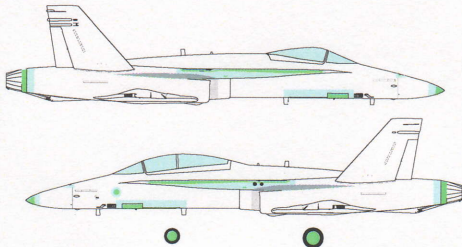

**Leading
Edge**
models

CAF CF-18 NORAD 50TH 2008 DEMO
High Quality Model Decal Set

DECAL SET #48.61
1/48 SCALE

LIGHT GRAY FS #36375		MEDIUM GRAY FS #35237		RADOMETAN FS #31140	
-------------------------	---	--------------------------	---	------------------------	---

Photos: Richard Girouard & David Koss

Leading Edge MODELS

Numbers indicate decals included in 1/48 & 1/32 scale sets.

Quality paint masking sets available for your F-18 model.

Leading Edge MODELS

www.lemdecal.com

1/72, 1/48, 1/32 Scales

3 different styles walkway masks.

Foam Landing Gear Bay Plugs

Set of Card Masks.