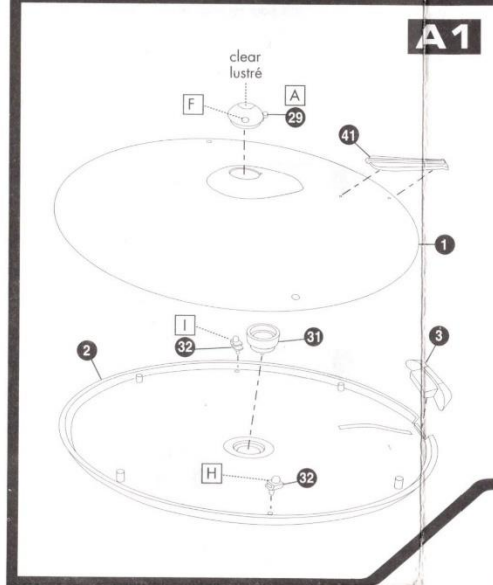

Testors No. #	N° de l'échantillon
A	Light Ghost Gray 1728
	Gris fantôme pâle
B	Dark Ghost Gray 1741
	Gris fantôme foncé
C	Gunship Gray 1723
	Gris vaisseau armé
D	Stoplight Red Metallic . . . 2724
	Rouge feu d'arrêt métallique
E	Copper 1151
	Cuivre
F	Red 1103
	Rouge
G	Chrome Silver 1146
	Argent chromé
H	Clear Red . . . . . 4630 Acrylic
	Rouge lustré Acrylique
I	Clear Green . . . . . 4688 Acrylic
	Vert lustré Acrylique

STAR TREK™ & © 2005 Paramount Pictures All rights reserved.
STAR TREK and Related Elements and Marks are Trademarks of Paramount Pictures.
STAR TREK™ & © 2005 Paramount Pictures Tous droits réservés.
STAR TREK et tout élément ou marque connexe sont des marques de commerce de Paramount Pictures.
POLAR LIGHTS is a registered trademark of RC2 Brands, Inc.
© 2005 RC2 Brands, Inc., Dyersville, Iowa 52040-0500 U.S.A. MADE IN CHINA.
All right reserved.
POLAR LIGHTS est une marque de commerce déposée de RC2 Brands, Inc.
© 2005 RC2 Brands, Inc., Dyersville, Iowa 52040-0500 U.S.A. FAIT EN CHINE.
Tous droits réservés.