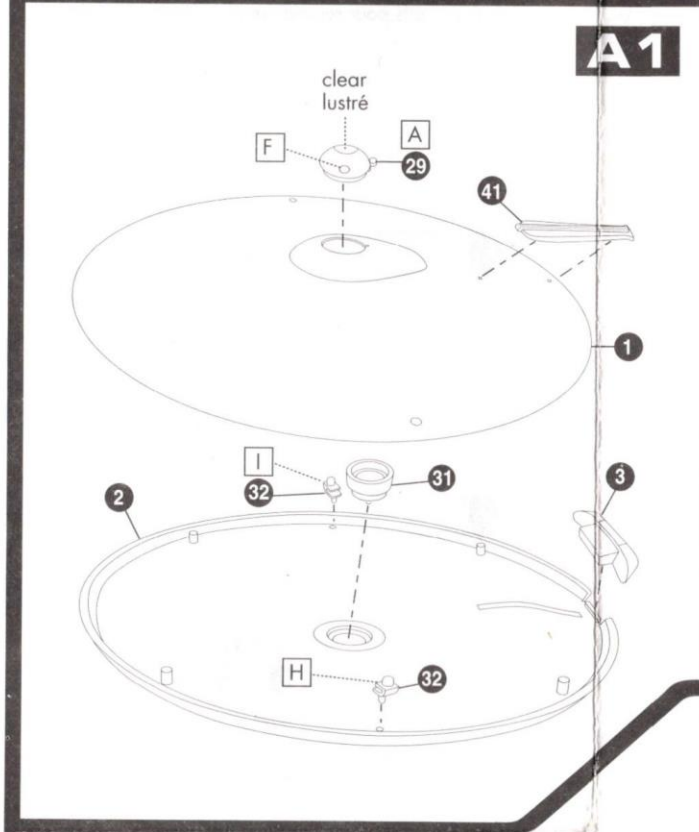

STAR TREK™, ® & © 2005 Paramount Pictures All rights reserved. STAR TREK and Related Elements and Marks are Trademarks of Paramount Pictures.

STAR TREK™, ® et © 2005 Paramount Pictures Tous droits réservés. STAR TREK et tout élément ou marque connexe sont des marques de commerce de Paramount Pictures.

POLAR LIGHTS is a registered trademark of RC2 Brands, Inc. © 2005 RC2 Brands, Inc., Dyersville, Iowa 52040-0500 U.S.A. MADE IN CHINA. All right reserved.

POLAR LIGHTS est une marque de commerce déposée de RC2 Brands, Inc. © 2005 RC2 Brands, Inc., Dyersville, Iowa 52040-0500 U.S.A. FAIT EN CHINE. Tous droits réservés.