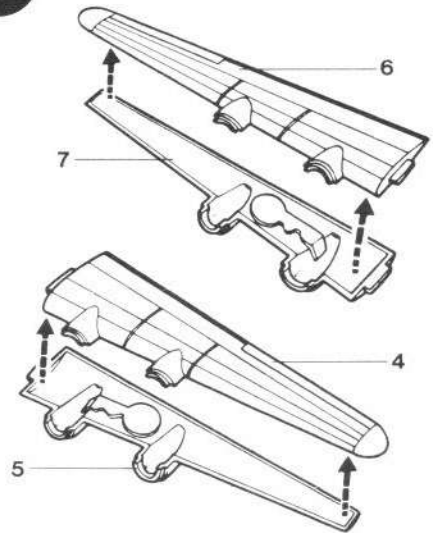

© 1993 Minicraft Models Inc.

Paint Overall SILVER.

Minicraft Models Inc.
1510 W. 228th St.
Torrance, CA 90501

1

Clear Parts

BLACK inside

Add weight to nose.

2**3****4**