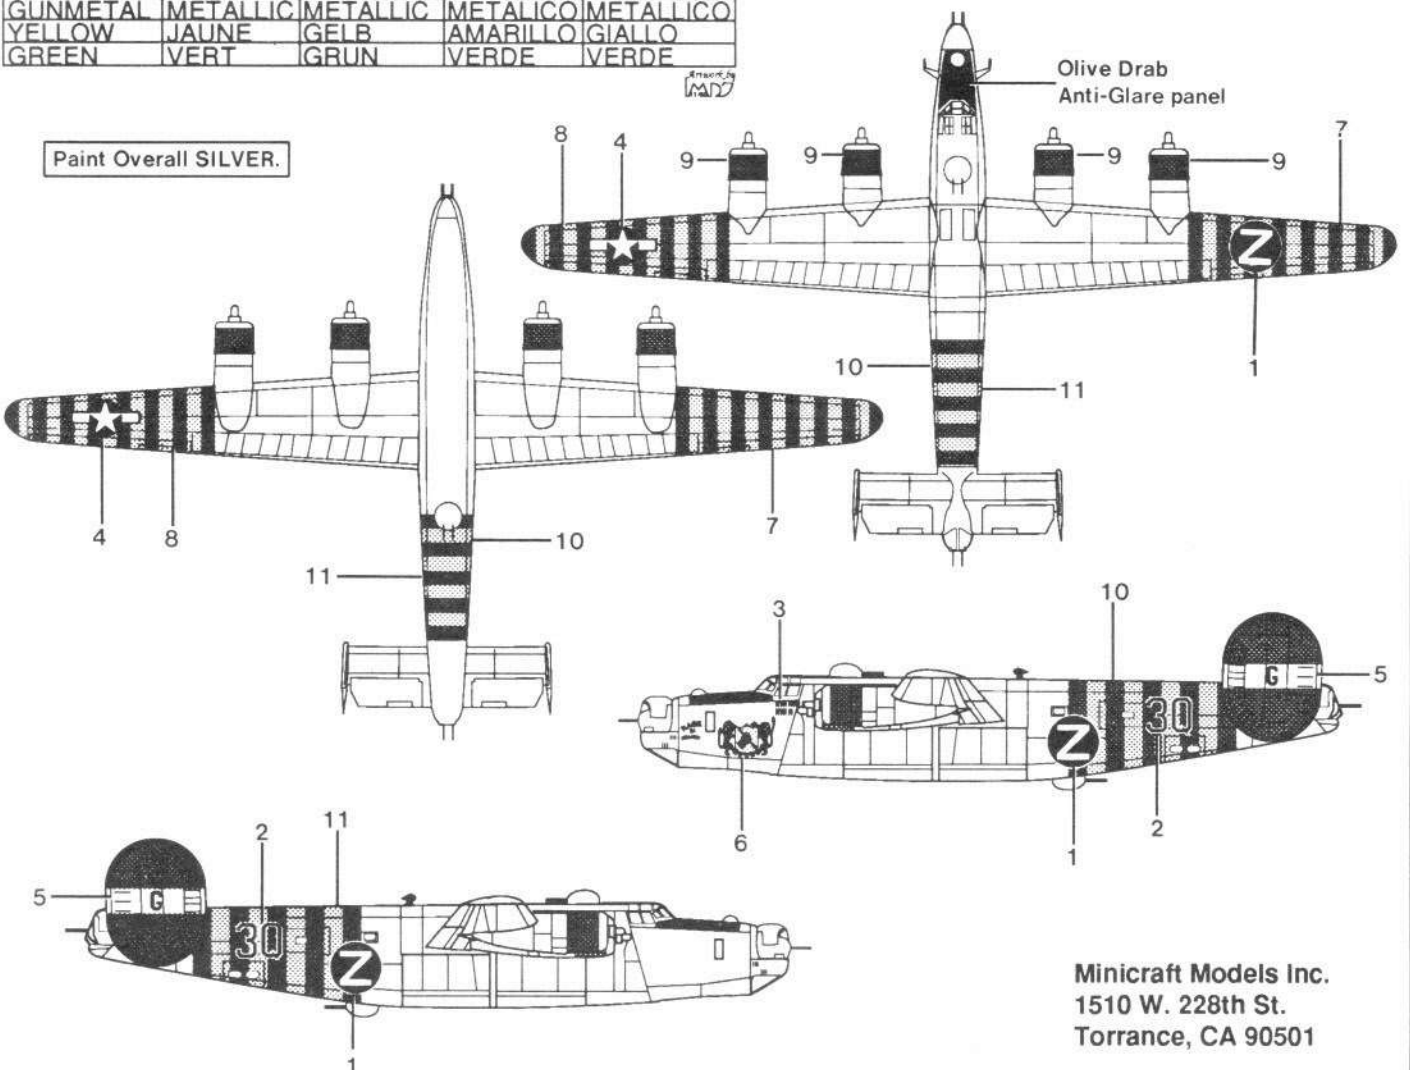

Cement Parts
Coller
Kleben
Pegar
Incollare
Colar
Kleven

Do Not Cement Parts
Ne Pas Coller
Nicht Kleben
No Pegar
Non Incollare
NÃO Colar
Niet Kleven

Optional Parts
Chooz
Auswahlmöglichkeit
Eleccion
Scelta
Opcao
Keuze

3

**ACADEMY
MINICRAFT**

ENGLISH	FRENCH	GERMAN	SPANISH	ITALIAN
BLACK	NOIR	SCHWARZ	NEGRO	NERO
SILVER	ARGENT	SILBERN	PLATA	ARGENTO
GUNMETAL	METALLIC	METALLIC	METALLICO	METALLICO
YELLOW	JAUNE	GELB	AMARILLO	GIALLO
GREEN	VERT	GRUN	VERDE	VERDE

© 1993 Minicraft Models Inc.

Paint Overall SILVER.