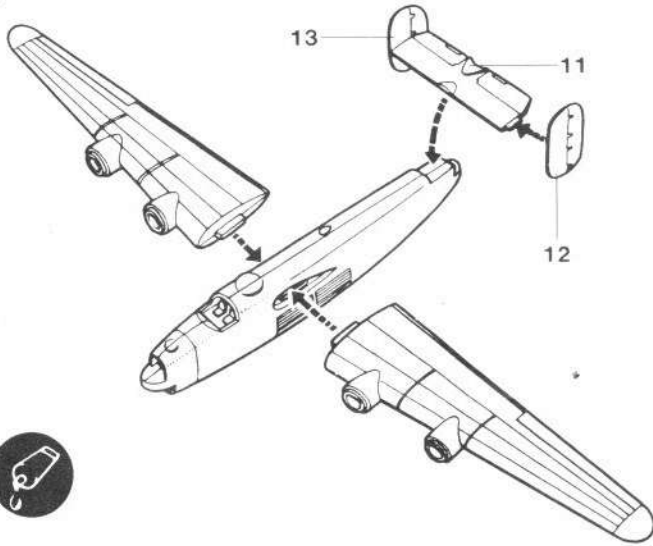

© 1993 Minicraft Models Inc.

Paint Overall SILVER.

Minicraft Models Inc.
1510 W. 228th St.
Torrance, CA 90501

1

Clear Parts

BLACK inside

Add weight to nose.

2**3****4**