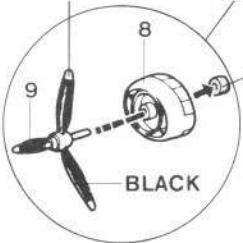

© 1993 Minicraft Models Inc.

Paint Overall SILVER.

Minicraft Models Inc.
1510 W. 228th St.
Torrance, CA 90501

1

Clear Parts

BLACK inside

Add weight to nose.

2**3****4**

5, 7, 10, 11

Landing gear up. (Flying)

5

YELLOW tips

5, 7, 10, 11

**4**

BLACK tires

23