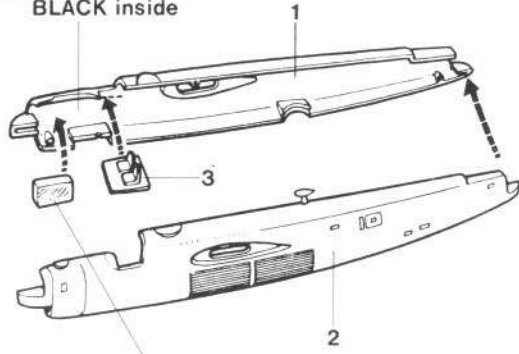

© 1993 Minicraft Models Inc.

Paint Overall SILVER.

Minicraft Models Inc.
1510 W. 228th St.
Torrance, CA 90501

1

Clear Parts

BLACK inside

Add weight to nose.

2**3****4**