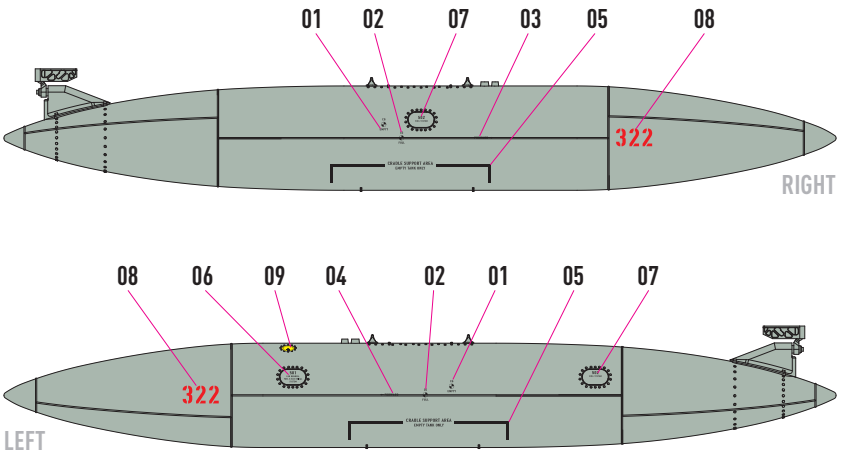

CUT

1

2

DECAL INSTRUCTION

PAINT FUEL TANK IN THE COLOR OF THE AIRCRAFT