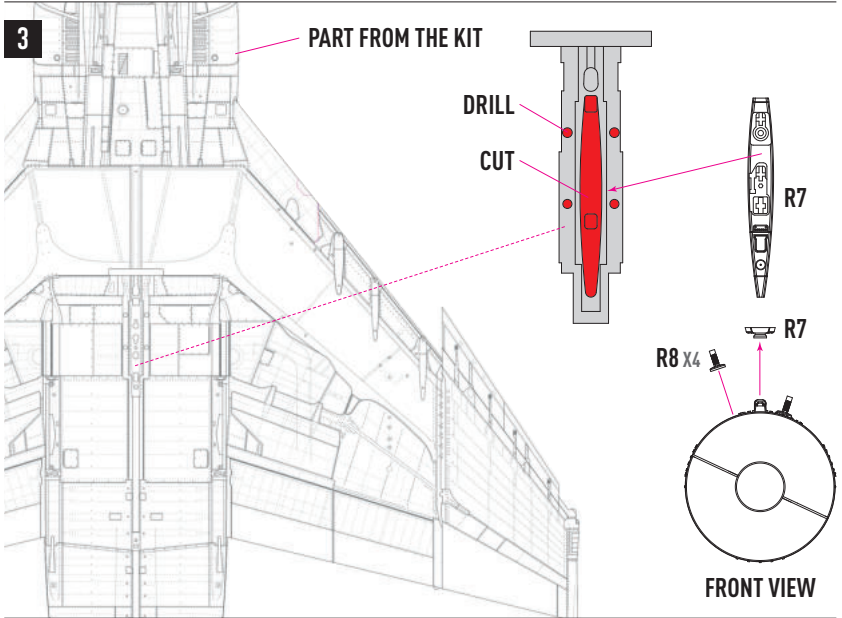

CUT

1

2

DECAL INSTRUCTION

PAINT FUEL TANK IN THE COLOR OF THE AIRCRAFT