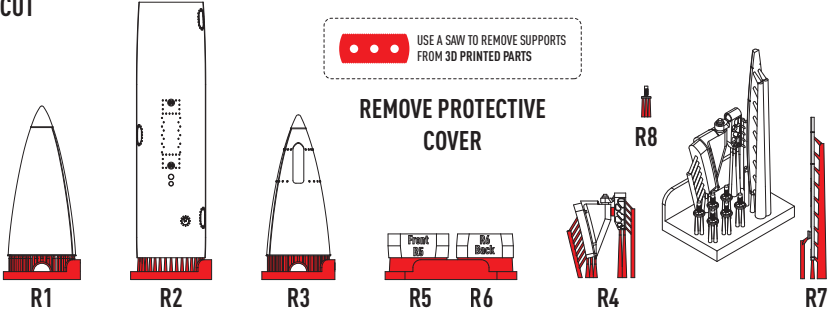

CUT

1

2

DECAL INSTRUCTION

PAINT FUEL TANK IN THE COLOR OF THE AIRCRAFT