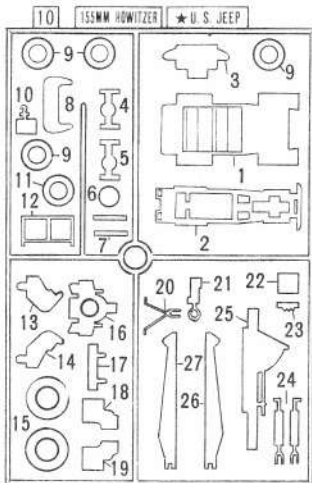

# 155MM HOWITZER & U. S. JEEP

## K-508

■ Cement the each parts illustrated as shown.