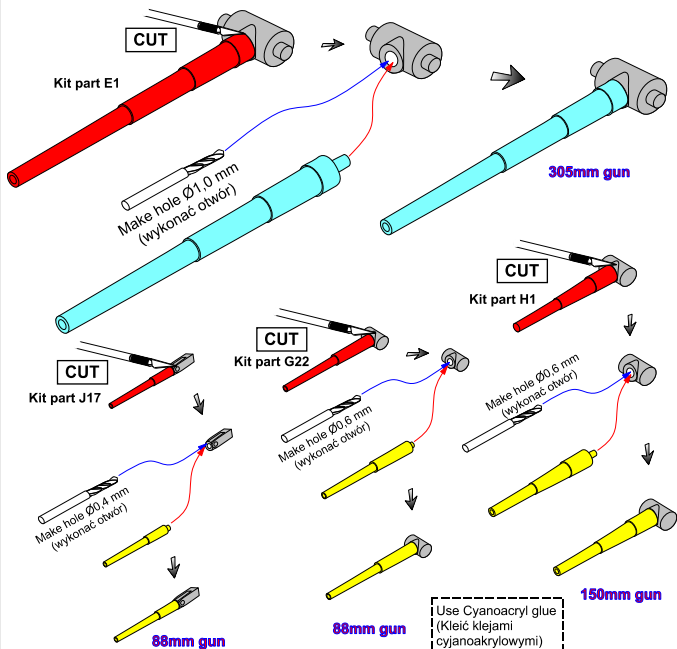

**Barrels for German WWI Battleships:
König; Grosser Kurfürst;
Markgraf; Kronprinz**

305mm x 10, 150mm x 14, 88mm x 10
(Zestaw luf do niemieckiego Pancernika)

ABER® 1:350 L-74

WWW.ABER.NET.PL

Made in Poland © 2018

Scour metal parts before using
(Odtłuścić metalowe części
przed użyciem)

WARNING

OSTRZEŻENIE