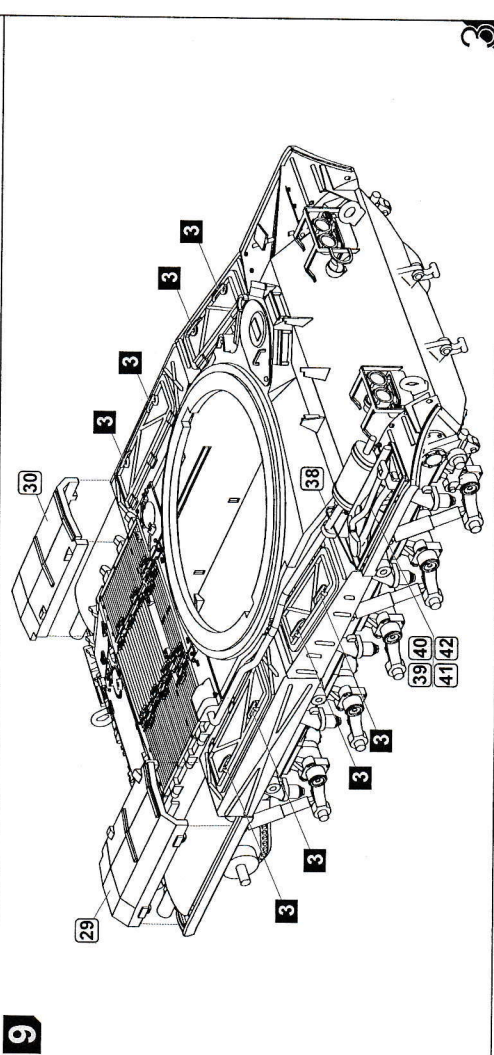

1/72  
AR72412  
**M41A1/A2 Walker Bulldog**  
US post-war Light Tank  
plastic injected kit w/ resin & PE parts  
Made in Ukraine. ©Armory, 2019

7

8

9

10

2

1

4

3

6

5

**AR72412**

*M41A1 34th Infantry Regiment Panama channel, 1962*

*M41A2 of the US Army in Viet-Nam, 1968*