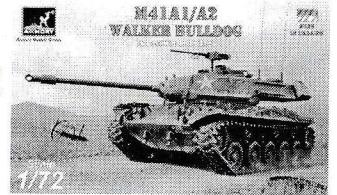

1/72  
AR72412  
**M41A1/A2 Walker Bulldog**  
US post-war Light Tank  
plastic injected kit w/ resin & PE parts  
Made in Ukraine. ©Armory, 2019

7

8

9

10

2

1

4