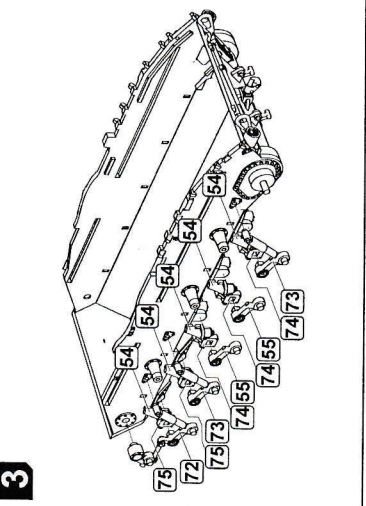

1/72  
AR72412  
**M41A1/A2 Walker Bulldog**  
US post-war Light Tank  
plastic injected kit w/ resin & PE parts  
Made in Ukraine. ©Armory, 2019

7

8

9

10

2

1

4

3

6

5

**AR72412**

*M41A1 34th Infantry Regiment Panama channel, 1962*

*M41A2 of the US Army in Viet-Nam, 1968*