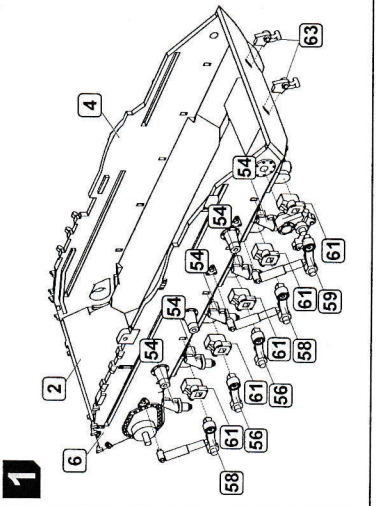

1/72  
AR72412  
**M41A1/A2 Walker Bulldog**  
US post-war Light Tank  
plastic injected kit w/ resin & PE parts  
Made in Ukraine. ©Armory, 2019

7

8

9

10

2

1

4

3

6

5

**AR72412**

*M41A1 34th Infantry Regiment Panama channel, 1962*

*M41A2 of the US Army in Viet-Nam, 1968*