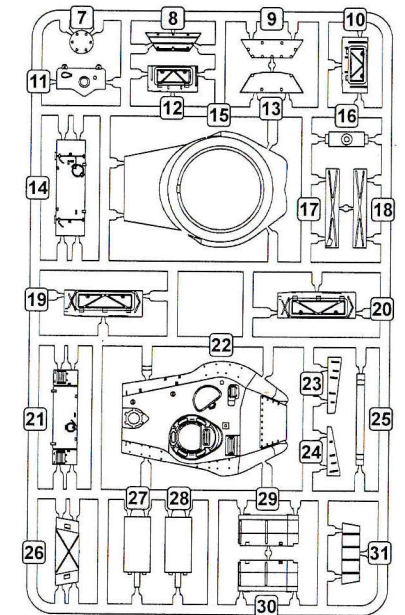

1/72  
AR72412  
**M41A1/A2 Walker Bulldog**  
US post-war Light Tank  
plastic injected kit w/ resin & PE parts  
Made in Ukraine. ©Armory, 2019

7

8

9

10

2

1

4

3

6

5

**AR72412**

*M41A1 34th Infantry Regiment Panama channel, 1962*

*M41A2 of the US Army in Viet-Nam, 1968*