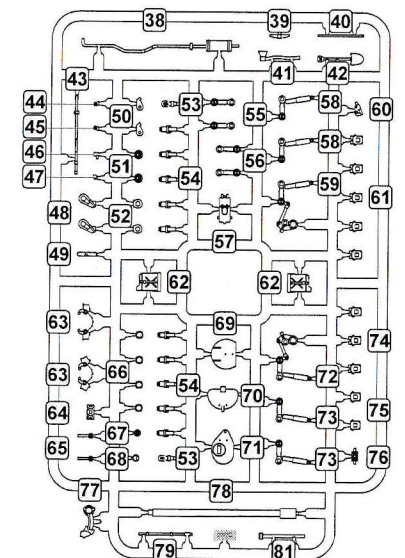

1/72  
AR72412  
**M41A1/A2 Walker Bulldog**  
US post-war Light Tank  
plastic injected kit w/ resin & PE parts  
Made in Ukraine. ©Armory, 2019

7

8

9

10

2

1

4

3

6

5

**AR72412**

*M41A1 34th Infantry Regiment Panama channel, 1962*

*M41A2 of the US Army in Viet-Nam, 1968*