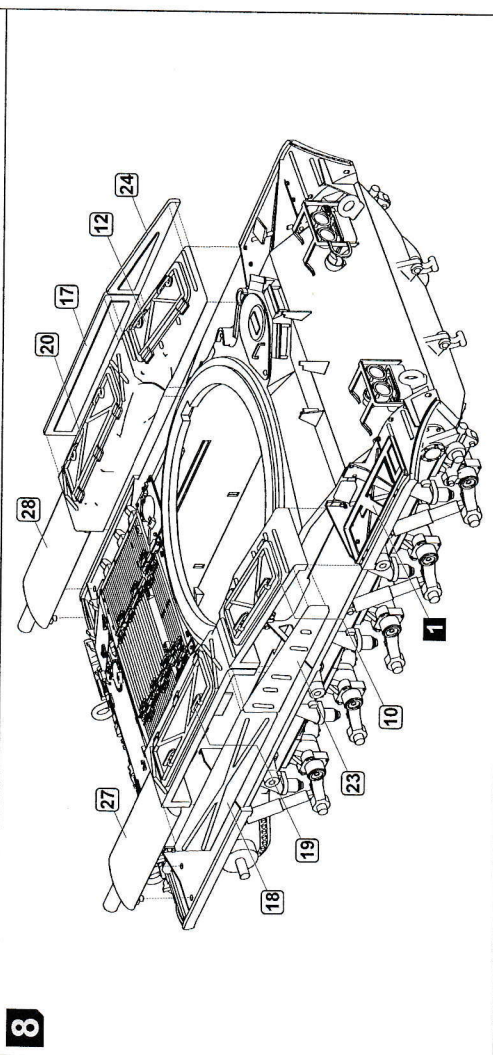

1/72  
AR72412  
**M41A1/A2 Walker Bulldog**  
US post-war Light Tank  
plastic injected kit w/ resin & PE parts  
Made in Ukraine. ©Armory, 2019

7

8

9

10

2

1

4

3

6

5

**AR72412**

*M41A1 34th Infantry Regiment Panama channel, 1962*

*M41A2 of the US Army in Viet-Nam, 1968*