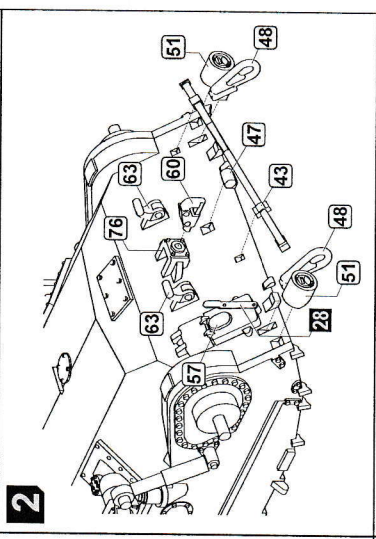

1/72  
AR72412  
**M41A1/A2 Walker Bulldog**  
US post-war Light Tank  
plastic injected kit w/ resin & PE parts  
Made in Ukraine. ©Armory, 2019

7

8

9

10

2

1

4

3

6

5

**AR72412**

*M41A1 34th Infantry Regiment Panama channel, 1962*

*M41A2 of the US Army in Viet-Nam, 1968*