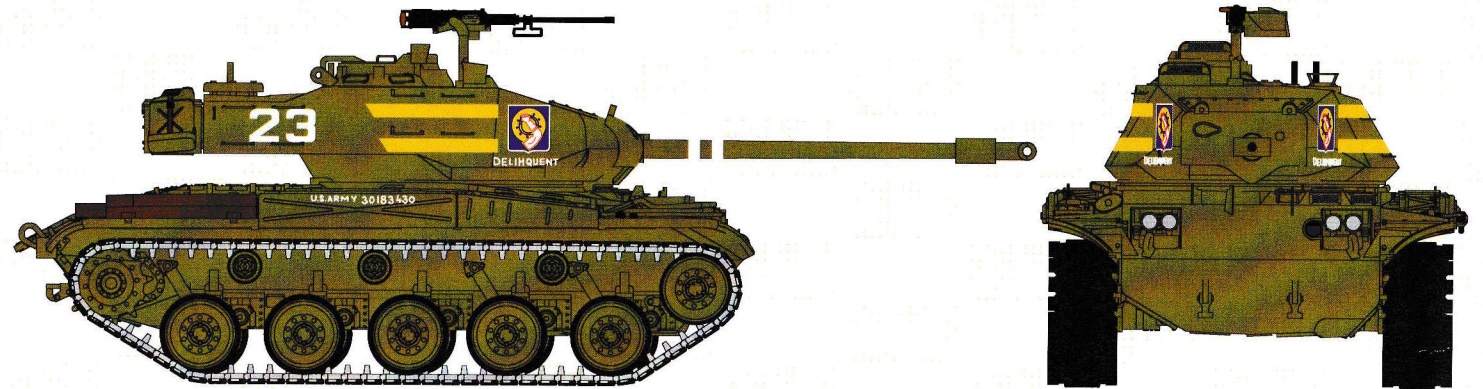

1/72  
AR72412  
**M41A1/A2 Walker Bulldog**  
US post-war Light Tank  
plastic injected kit w/ resin & PE parts  
Made in Ukraine. ©Armory, 2019

7

8

9

10

2

1

4

3

6

5

**AR72412**

*M41A1 34th Infantry Regiment Panama channel, 1962*

*M41A2 of the US Army in Viet-Nam, 1968*