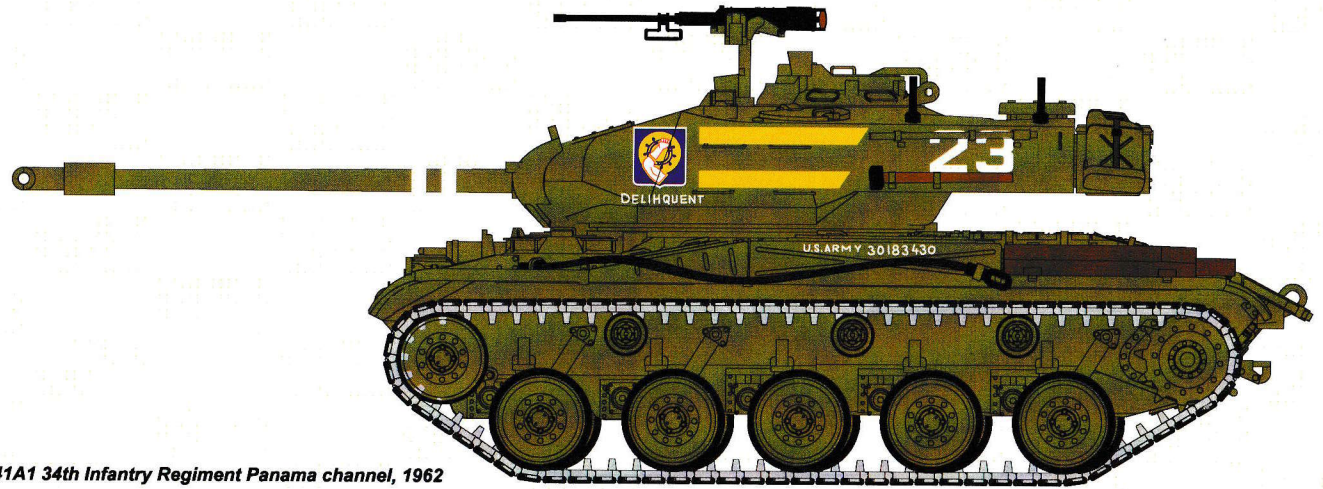

1/72  
AR72412  
**M41A1/A2 Walker Bulldog**  
US post-war Light Tank  
plastic injected kit w/ resin & PE parts  
Made in Ukraine. ©Armory, 2019

7

8

9

10

2

1

4

3

6

5

**AR72412**

*M41A1 34th Infantry Regiment Panama channel, 1962*

*M41A2 of the US Army in Viet-Nam, 1968*