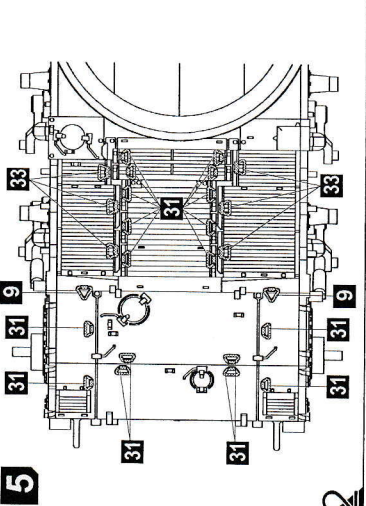

1/72  
AR72412  
**M41A1/A2 Walker Bulldog**  
US post-war Light Tank  
plastic injected kit w/ resin & PE parts  
Made in Ukraine. ©Armory, 2019

7

8

9

10

2

1

4

3

6

5

**AR72412**

*M41A1 34th Infantry Regiment Panama channel, 1962*

*M41A2 of the US Army in Viet-Nam, 1968*