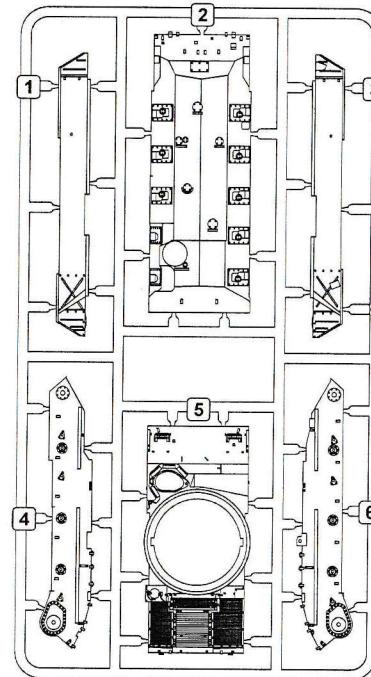

1/72  
AR72412  
**M41A1/A2 Walker Bulldog**  
US post-war Light Tank  
plastic injected kit w/ resin & PE parts  
Made in Ukraine. ©Armory, 2019

7

8

9

10

2

1

4

3

6

5

**AR72412**

*M41A1 34th Infantry Regiment Panama channel, 1962*

*M41A2 of the US Army in Viet-Nam, 1968*