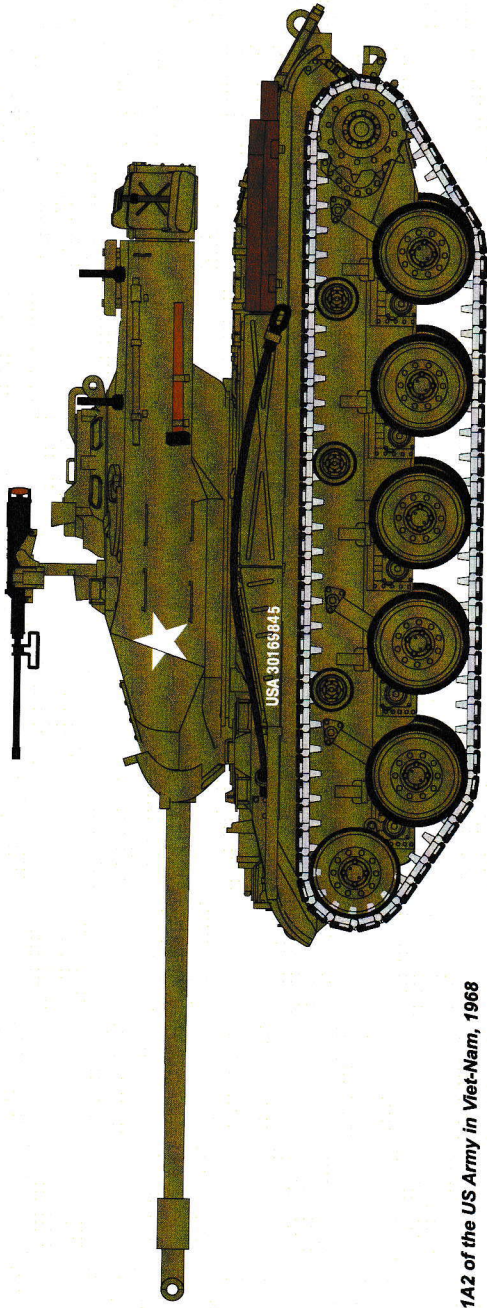

1/72  
AR72412  
**M41A1/A2 Walker Bulldog**  
US post-war Light Tank  
plastic injected kit w/ resin & PE parts  
Made in Ukraine. ©Armory, 2019

7

8

9

10

2

1

4

3

6

5

**AR72412**

*M41A1 34th Infantry Regiment Panama channel, 1962*

*M41A2 of the US Army in Viet-Nam, 1968*