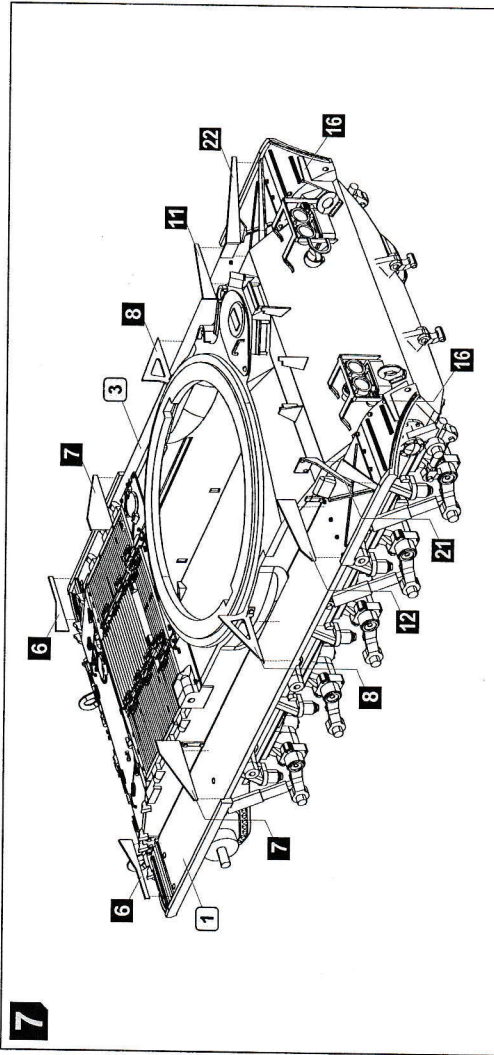

1/72  
AR72412  
**M41A1/A2 Walker Bulldog**  
US post-war Light Tank  
plastic injected kit w/ resin & PE parts  
Made in Ukraine. ©Armory, 2019

7

8

9

10

2

1

4

3

6

5

**AR72412**

*M41A1 34th Infantry Regiment Panama channel, 1962*

*M41A2 of the US Army in Viet-Nam, 1968*