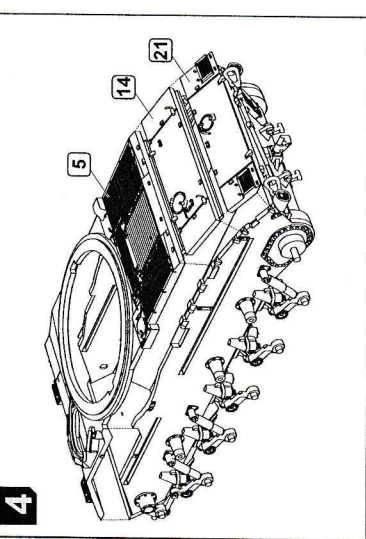

1/72  
AR72412  
**M41A1/A2 Walker Bulldog**  
US post-war Light Tank  
plastic injected kit w/ resin & PE parts  
Made in Ukraine. ©Armory, 2019

7

8

9

10

2

1

4

3

6

5

**AR72412**

*M41A1 34th Infantry Regiment Panama channel, 1962*

*M41A2 of the US Army in Viet-Nam, 1968*