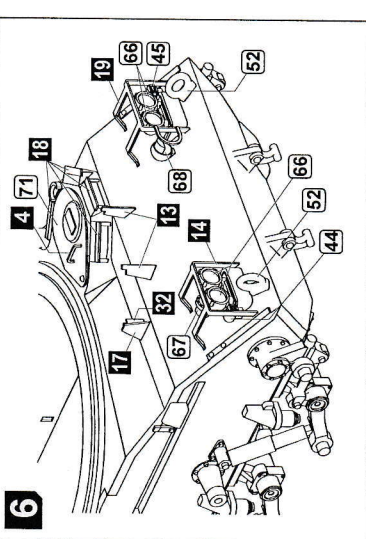

1/72  
AR72412  
**M41A1/A2 Walker Bulldog**  
US post-war Light Tank  
plastic injected kit w/ resin & PE parts  
Made in Ukraine. ©Armory, 2019

7

8

9

10

2

1

4

3

6

5

**AR72412**

*M41A1 34th Infantry Regiment Panama channel, 1962*

*M41A2 of the US Army in Viet-Nam, 1968*