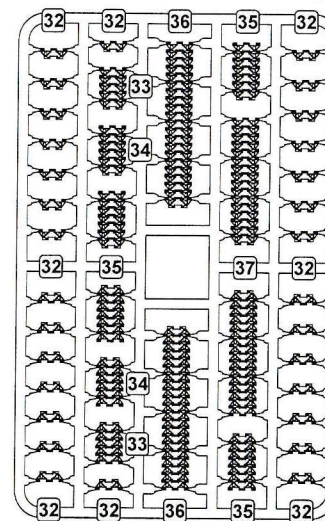

1/72  
AR72412  
**M41A1/A2 Walker Bulldog**  
US post-war Light Tank  
plastic injected kit w/ resin & PE parts  
Made in Ukraine. ©Armory, 2019

7

8

9

10

2

1

4

3

6

5

**AR72412**

*M41A1 34th Infantry Regiment Panama channel, 1962*

*M41A2 of the US Army in Viet-Nam, 1968*