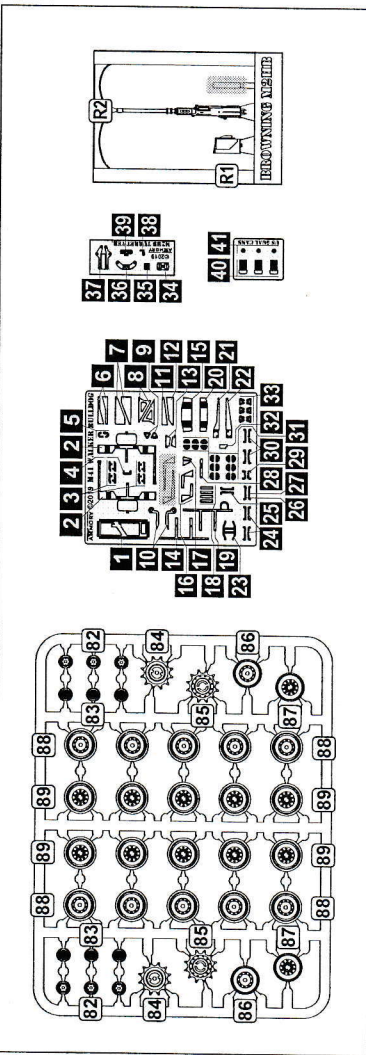

1/72  
AR72412  
**M41A1/A2 Walker Bulldog**  
US post-war Light Tank  
plastic injected kit w/ resin & PE parts  
Made in Ukraine. ©Armory, 2019

7

8

9

10

2

1

4

3

6

5

**AR72412**

*M41A1 34th Infantry Regiment Panama channel, 1962*

*M41A2 of the US Army in Viet-Nam, 1968*