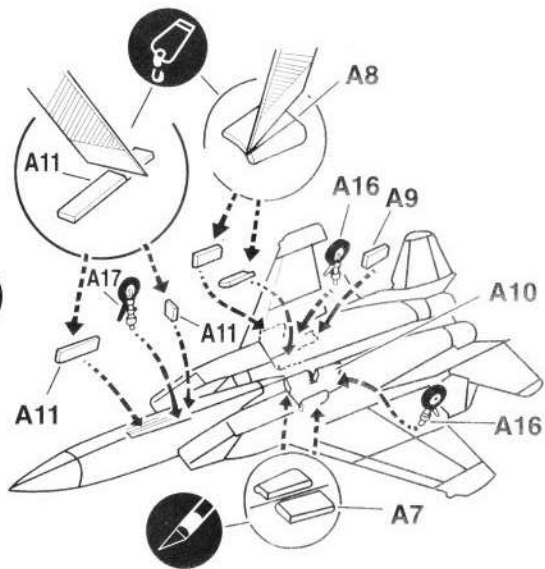

1/144 SCALE AIRCRAFT SERIES

F-15C EAGLE F-15C 鹰歼击机

1. 在开始组装你的模型前，请认真阅读此说明书。
2. 依据安装说明，用钳子或小刀小心地切割下所需部分。

- Read this instruction sheet carefully before you start to assemble your model.
- Cut the parts carefully in accordance with the assembling or der by use of a nipper or a knife.

1

(左右同)
Same as other side

2

Yellow
黄色

3

Flying Condition
飞行环境

Paint Landing Gear And Wheels Tires Black
把着陆轮、机轮油成黑色，不要用白色。

Stationary Condition
固定环境