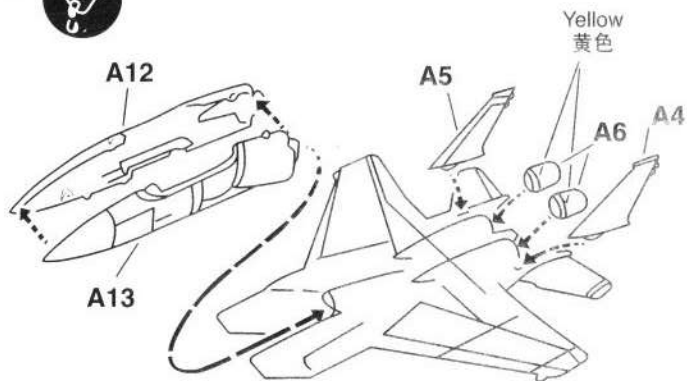

1/144 SCALE AIRCRAFT SERIES

F-15C EAGLE F-15C 鹰歼击机

1. 在开始组装你的模型前，请认真阅读此说明书。
2. 依据安装说明，用钳子或小刀小心地切割下所需部分。

- Read this instruction sheet carefully before you start to assemble your model.
- Cut the parts carefully in accordance with the assembling or der by use of a nipper or a knife.

1

(左右同)
Same as other side

2

Yellow
黄色

3

Flying Condition
飞行环境

Paint Landing Gear And Wheels Tires Black
把着陆轮、机轮油成黑色，不要用白色。

Stationary Condition
固定环境