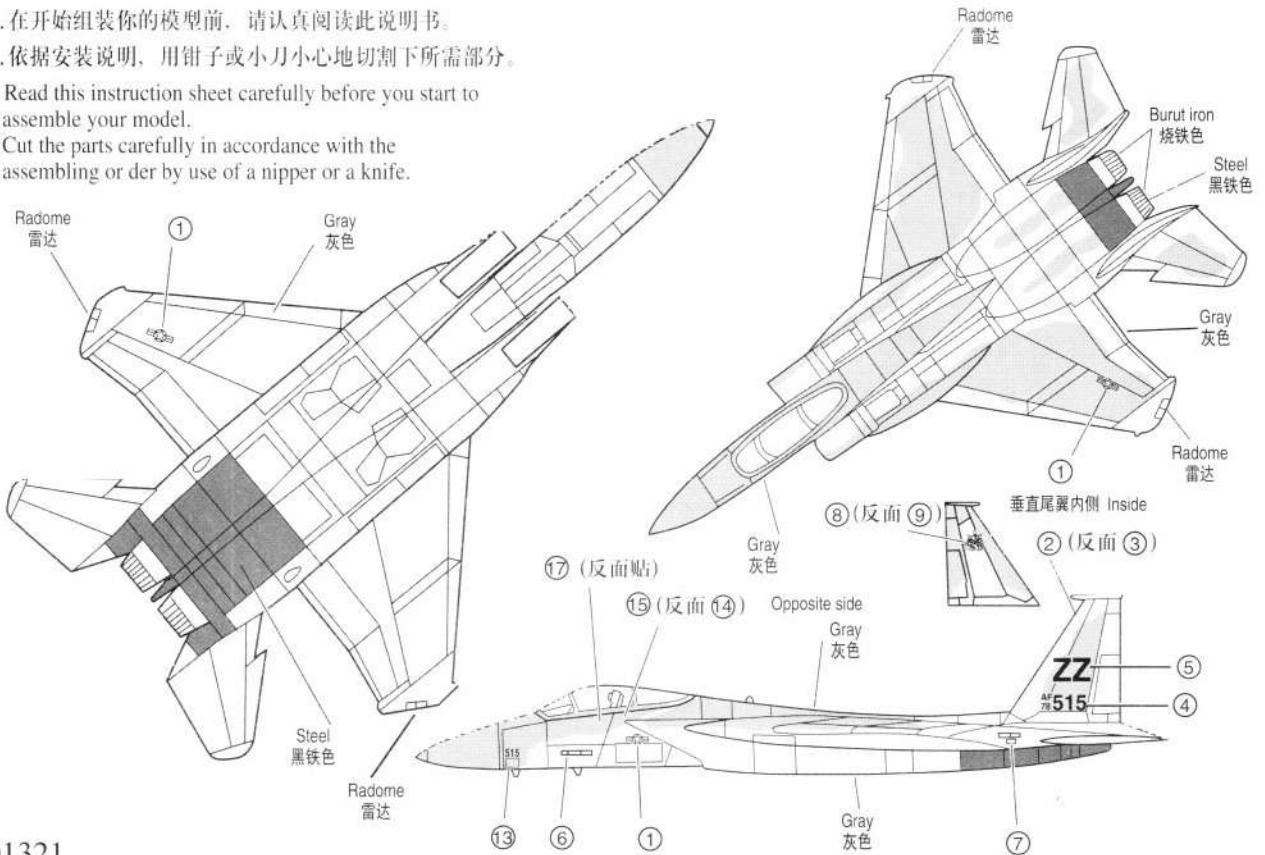

1/144 SCALE AIRCRAFT SERIES

F-15C EAGLE F-15C 鹰歼击机

1. 在开始组装你的模型前，请认真阅读此说明书。
2. 依据安装说明，用钳子或小刀小心地切割下所需部分。

- Read this instruction sheet carefully before you start to assemble your model.
- Cut the parts carefully in accordance with the assembling or der by use of a nipper or a knife.

1

(左右同)
Same as other side

2

Yellow
黄色

3

Flying Condition
飞行环境

Paint Landing Gear And Wheels Tires Black
把着陆轮、机轮油成黑色，不要用白色。

Stationary Condition
固定环境