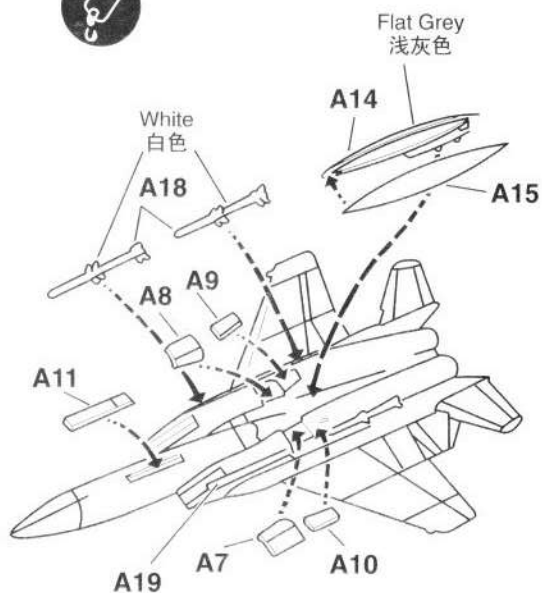

1/144 SCALE AIRCRAFT SERIES

F-15C EAGLE F-15C 鹰歼击机

1. 在开始组装你的模型前，请认真阅读此说明书。
2. 依据安装说明，用钳子或小刀小心地切割下所需部分。

- Read this instruction sheet carefully before you start to assemble your model.
- Cut the parts carefully in accordance with the assembling or der by use of a nipper or a knife.

1

(左右同)
Same as other side

2

Yellow
黄色

3

Flying Condition
飞行环境

Paint Landing Gear And Wheels Tires Black
把着陆轮、机轮油成黑色，不要用白色。

Stationary Condition
固定环境