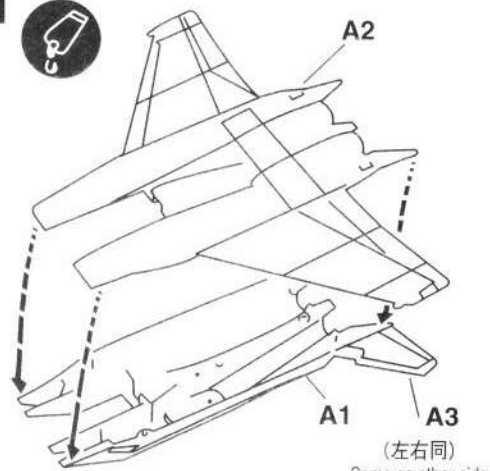

1/144 SCALE AIRCRAFT SERIES

F-15C EAGLE F-15C 鹰歼击机

1. 在开始组装你的模型前，请认真阅读此说明书。
2. 依据安装说明，用钳子或小刀小心地切割下所需部分。

- Read this instruction sheet carefully before you start to assemble your model.
- Cut the parts carefully in accordance with the assembling or der by use of a nipper or a knife.

1

(左右同)
Same as other side

2

Yellow
黄色

3

Flying Condition
飞行环境

Paint Landing Gear And Wheels Tires Black
把着陆轮、机轮油成黑色，不要用白色。

Stationary Condition
固定环境