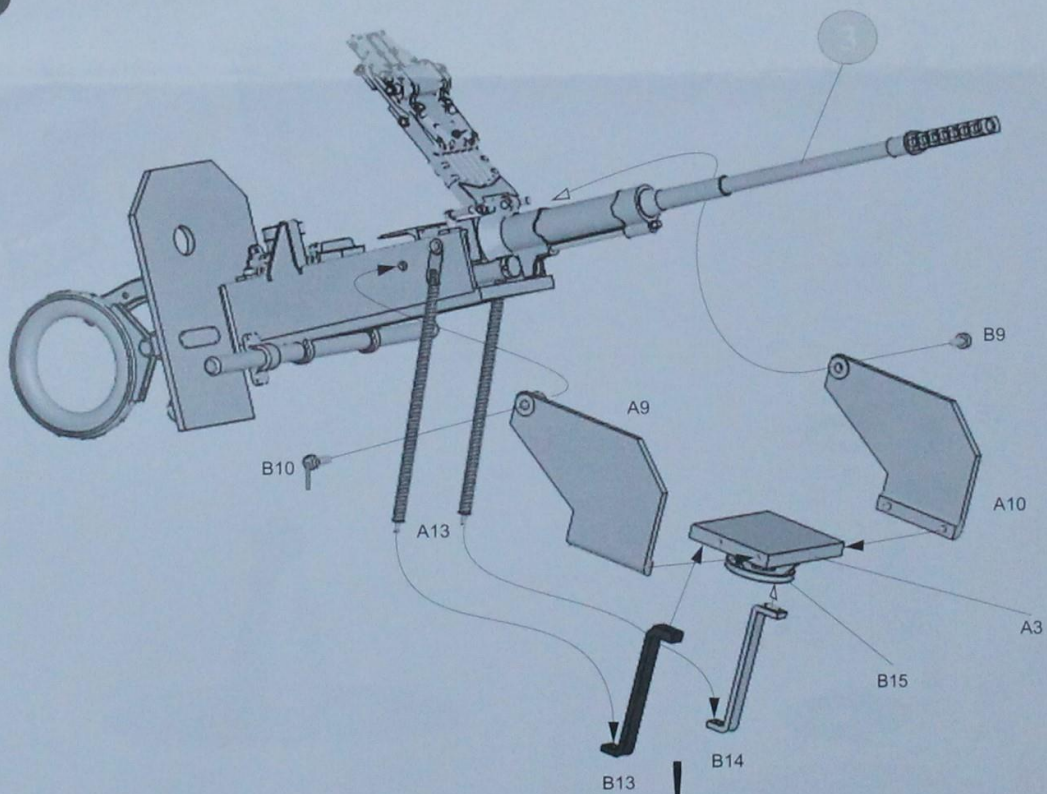

3CM Bordkanone MK 103

VK35002

1

2

3

4

Parts B13 and B14 for Cone pedestal variant
Parts B16 and B17 for Tripod variant

5