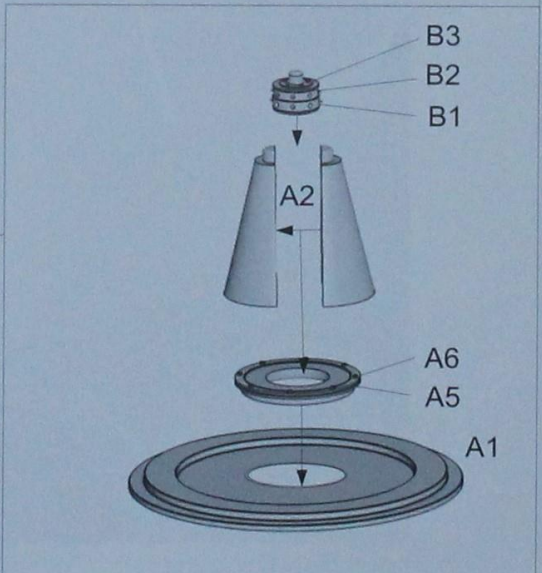

6

3x A16

?

B3
B2
B1

A2

A6
A5

A1