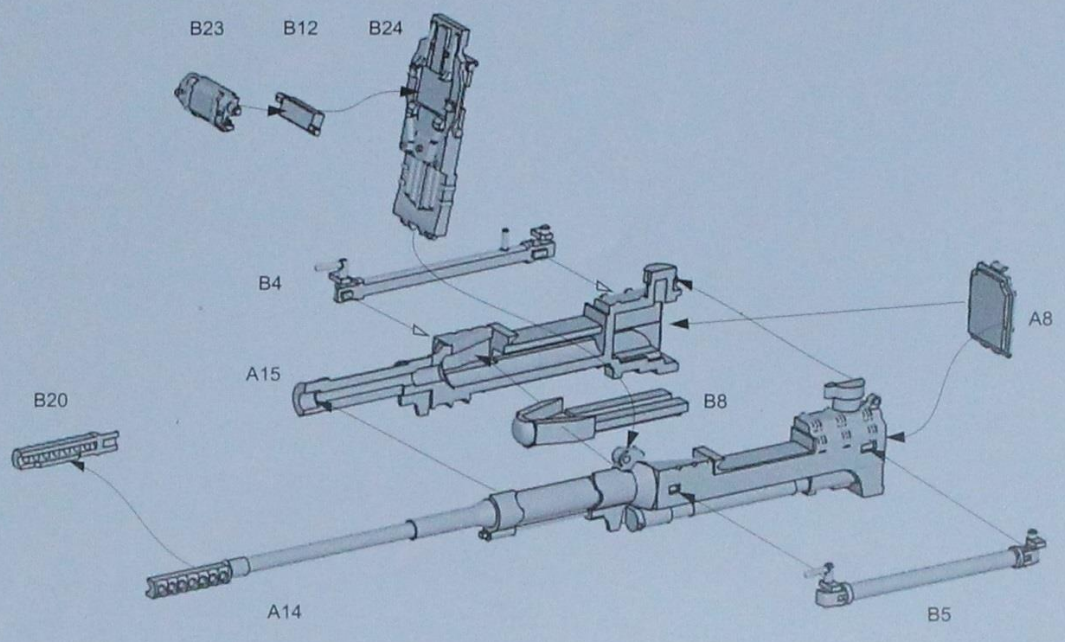

3CM Bordkanone MK 103

VK35002

1

2

3

4

Parts B13 and B14 for Cone pedestal variant
Parts B16 and B17 for Tripod variant

5