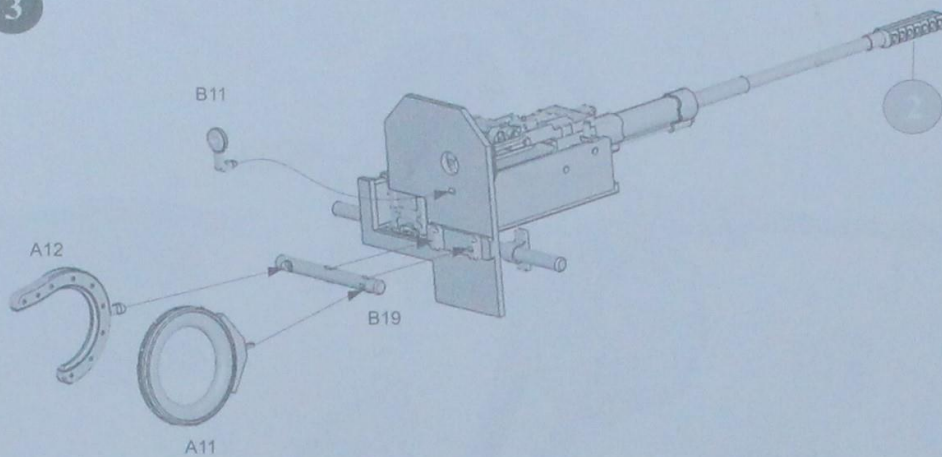

3CM Bordkanone MK 103

VK35002

1

2

3

4

Parts B13 and B14 for Cone pedestal variant
Parts B16 and B17 for Tripod variant

5