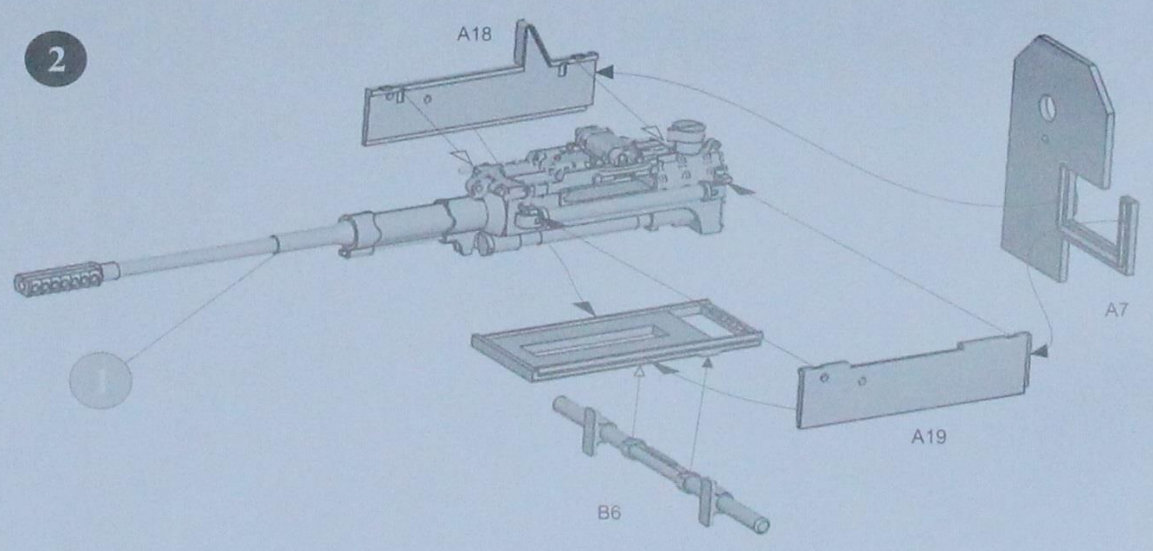

3CM Bordkanone MK 103

VK35002

1

2

3

4

Parts B13 and B14 for Cone pedestal variant
Parts B16 and B17 for Tripod variant

5