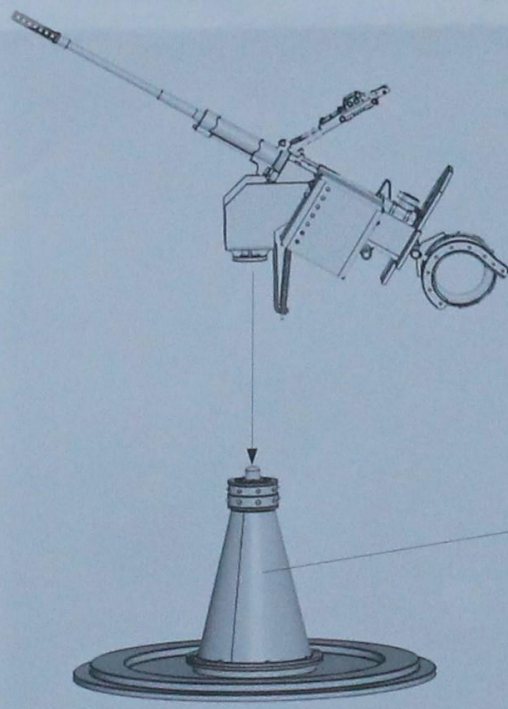

6

3x A16

?

B3
B2
B1

A2

A6
A5

A1