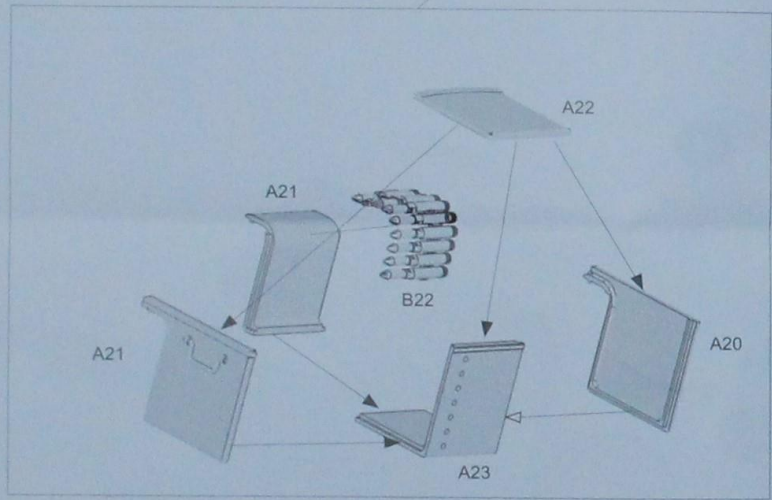

3CM Bordkanone MK 103

VK35002

1

2

3

4

Parts B13 and B14 for Cone pedestal variant
Parts B16 and B17 for Tripod variant

5