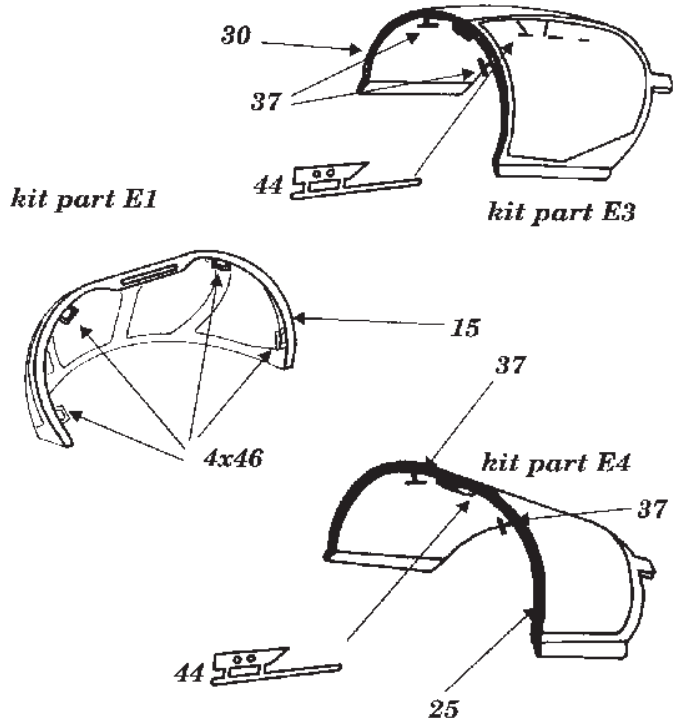

Grumman EA-6B Prowler

1/72 scale detail set for Hasegawa kit

72 151

- OPPOSITE SIDE
- REMOVE
- BEND
- OPTION

A EJECTION SEAT

B PILOT'S INSTRUMENT PANEL

C PILOT'S COCKPIT

D PILOT'S PEDALS

E REAR COCKPIT

F CANOPY & WINDSHIELD

G STEPS

H NOSE STRUT

I NOSE WHEEL WELL

J MAIN UNDERCARRIAGE

K MAIN UNDERCARRIAGE DOORS

L AVIONICS BAY