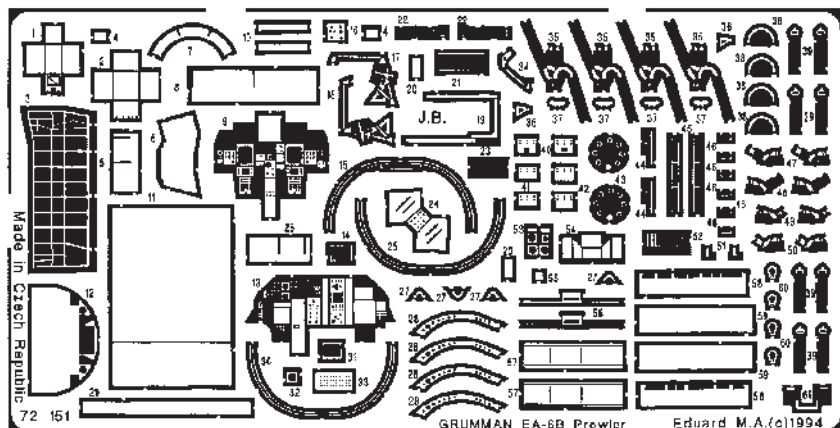

Grumman EA-6B Prowler

1/72 scale detail set for Hasegawa kit

72 151

- OPPOSITE SIDE
- REMOVE
- BEND
- OPTION

A EJECTION SEAT

B PILOT'S INSTRUMENT PANEL

C PILOT'S COCKPIT

D PILOT'S PEDALS

E REAR COCKPIT

F CANOPY & WINDSHIELD

G STEPS

H NOSE STRUT

I NOSE WHEEL WELL

J MAIN UNDERCARRIAGE

K MAIN UNDERCARRIAGE DOORS

L AVIONICS BAY