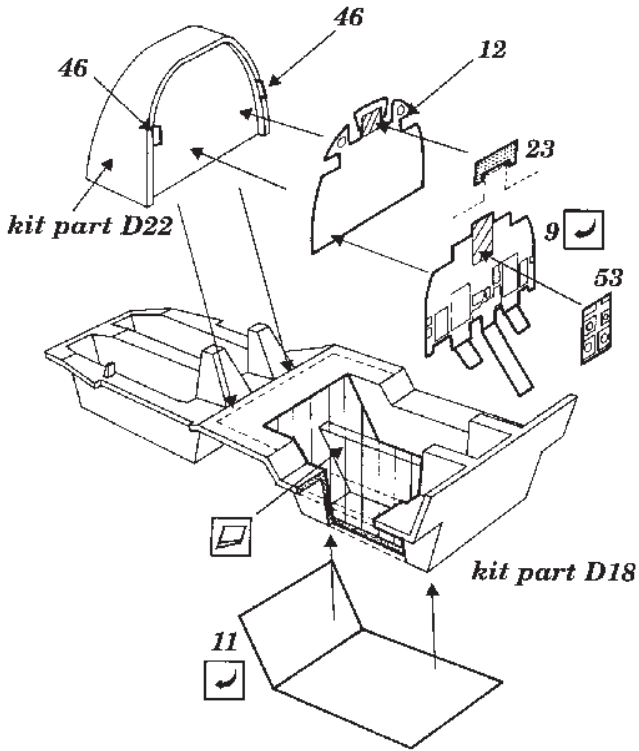

Grumman EA-6B Prowler

1/72 scale detail set for Hasegawa kit

72 151

- OPPOSITE SIDE
- REMOVE
- BEND
- OPTION

A EJECTION SEAT

B PILOT'S INSTRUMENT PANEL

C PILOT'S COCKPIT

D PILOT'S PEDALS

E REAR COCKPIT

F CANOPY & WINDSHIELD

G STEPS

H NOSE STRUT

I NOSE WHEEL WELL

J MAIN UNDERCARRIAGE

K MAIN UNDERCARRIAGE DOORS

L AVIONICS BAY