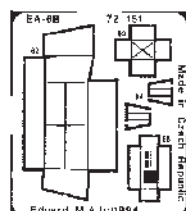

Grumman EA-6B Prowler

1/72 scale detail set for Hasegawa kit

72 151

- OPPOSITE SIDE
- REMOVE
- BEND
- OPTION

A EJECTION SEAT

B PILOT'S INSTRUMENT PANEL

C PILOT'S COCKPIT

D PILOT'S PEDALS