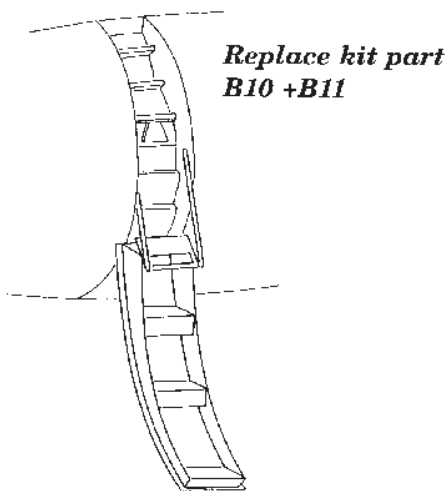

E REAR COCKPIT

F CANOPY & WINDSHIELD

G STEPS

H NOSE STRUT

I NOSE WHEEL WELL