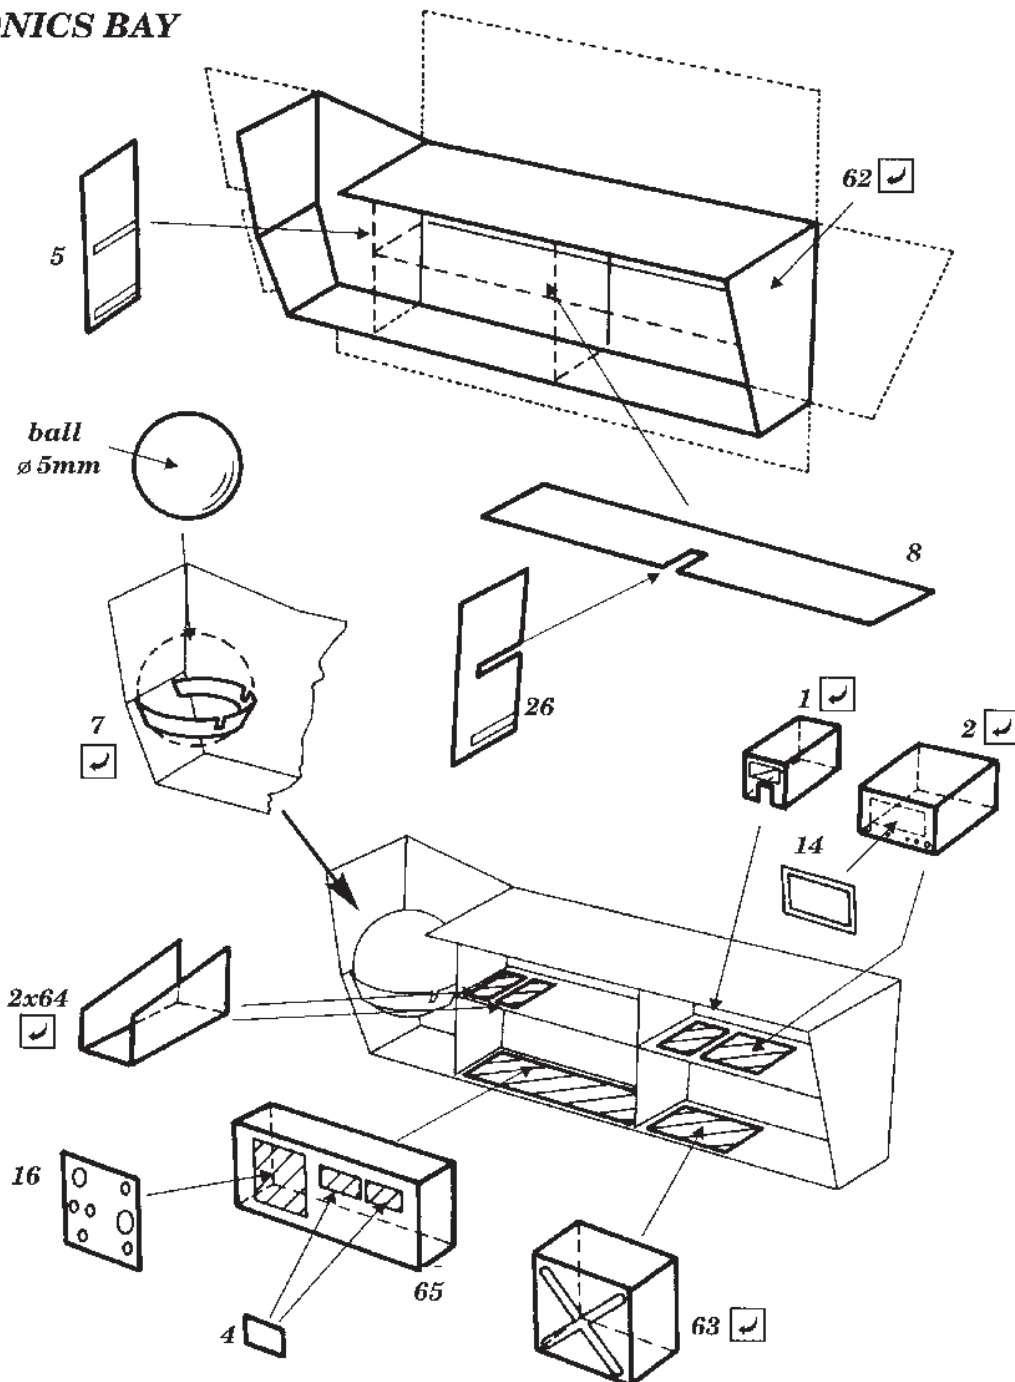

Grumman EA-6B Prowler

1/72 scale detail set for Hasegawa kit

72 151

- OPPOSITE SIDE
- REMOVE
- BEND
- OPTION

A EJECTION SEAT

B PILOT'S INSTRUMENT PANEL

C PILOT'S COCKPIT

D PILOT'S PEDALS

E REAR COCKPIT

F CANOPY & WINDSHIELD

G STEPS

H NOSE STRUT

I NOSE WHEEL WELL

J MAIN UNDERCARRIAGE

K MAIN UNDERCARRIAGE DOORS

L AVIONICS BAY