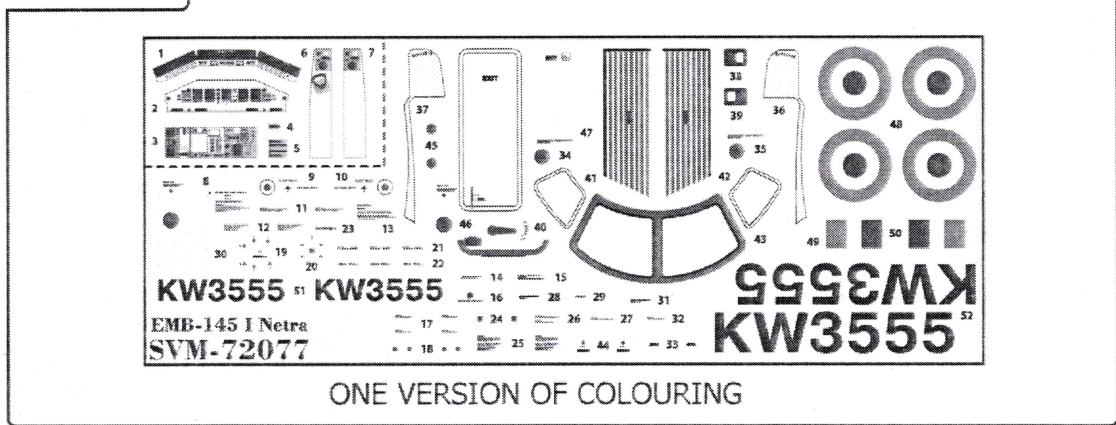

LIMITED EDITION

SOVA-M
SVM-72077

Embraer
EMB-145 I
Netra

UNASSEMBLED PLASTIC MODEL KITS

SCALE:1/72

DECALS

□The Embraer ERJ family (for Embraer Regional Jet, model names EMB-135, EMB-140 and EMB-145) are regional jets designed and produced by the Brazilian aerospace company Embraer.