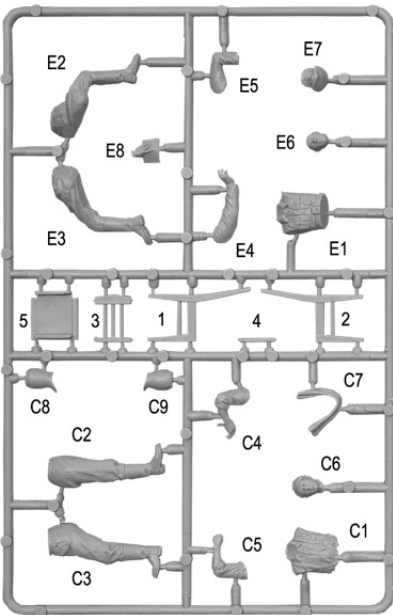

GERMAN SOLDIERS AT REST

35062