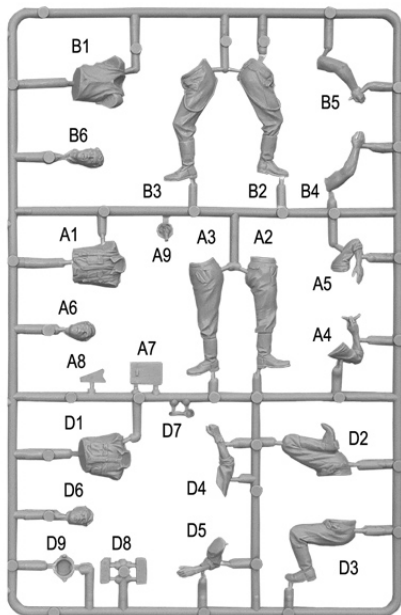

GERMAN SOLDIERS AT REST

35062