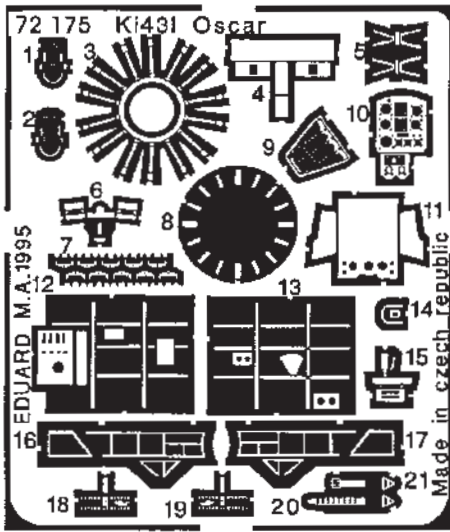

Nakajima Ki-43 I OSCAR

72 175

1/72 scale detail set for FUJIMI kit

-  OPPOSITE SIDE
-  OPTION
-  BEND
-  REPLACE
-  REMOVE
-  GRIND

A SEAT ASSEMBLY

B PILOT SEAT and BELT BUCKLES

C RUDDER PEDALS

D COCKPIT INTERIOR

E INSTRUMENT PANEL and MACHINE GUN

F

G