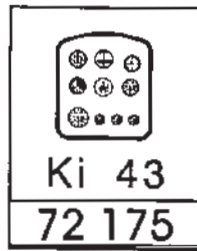

Nakajima Ki-43 I OSCAR

72 175

1/72 scale detail set for FUJIMI kit

-  OPPOSITE SIDE
-  OPTION
-  BEND
-  REPLACE
-  REMOVE
-  GRIND

A SEAT ASSEMBLY

B PILOT SEAT and BELT BUCKLES

C RUDDER PEDALS

D COCKPIT INTERIOR