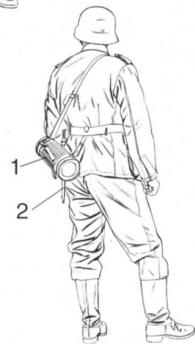

GERMAN ARTILLERY CREW

1:35 '39-'45 SERIES

H11 GSI CREOS CORP. AQUEOUS HOBBY COLOUR ■ GSI CREOS CORP. MR. COLOUR
■ ITALERI PAINT NO.

VOLSTAD '03

Illustrations by Ronald Volstad

1**4****2****5****3****6**