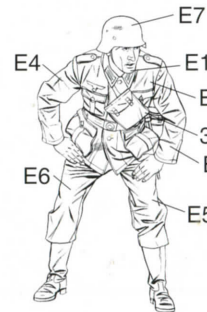

GERMAN ARTILLERY CREW

1:35 '39-'45 SERIES

H11 GSI CREOS CORP. AQUEOUS HOBBY COLOUR ■ GSI CREOS CORP. MR. COLOUR
■ ITALERI PAINT NO.

VOLSTAD '03

Illustrations by Ronald Volstad

1**4****2****5****3****6**