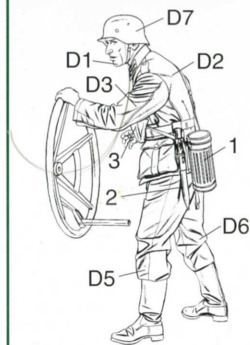

GERMAN ARTILLERY CREW

1:35 '39-'45 SERIES

H11 GSI CREOS CORP. AQUEOUS HOBBY COLOUR ■ GSI CREOS CORP. MR. COLOUR
■ ITALERI PAINT NO.

VOLSTAD '03

Illustrations by Ronald Volstad

1**4****2****5****3****6**