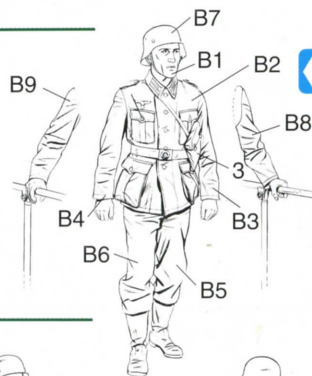

GERMAN ARTILLERY CREW

1:35 '39-'45 SERIES

H11 GSI CREOS CORP. AQUEOUS HOBBY COLOUR ■ GSI CREOS CORP. MR. COLOUR
■ ITALERI PAINT NO.

VOLSTAD '03

Illustrations by Ronald Volstad

1**4****2****5****3****6**