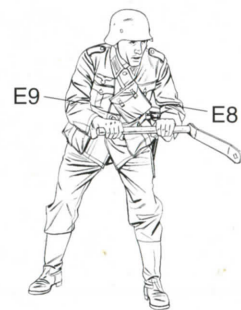

GERMAN ARTILLERY CREW

1:35 '39-'45 SERIES

H11 GSI CREOS CORP. AQUEOUS HOBBY COLOUR ■ GSI CREOS CORP. MR. COLOUR
■ ITALERI PAINT NO.

VOLSTAD '03

Illustrations by Ronald Volstad

1**4****2****5****3****6**