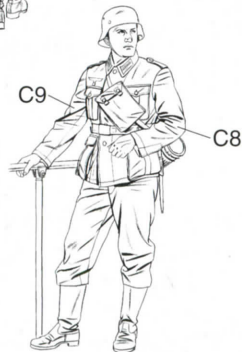

GERMAN ARTILLERY CREW

1:35 '39-'45 SERIES

H11 GSI CREOS CORP. AQUEOUS HOBBY COLOUR ■ GSI CREOS CORP. MR. COLOUR
■ ITALERI PAINT NO.

VOLSTAD '03

Illustrations by Ronald Volstad

1**4****2****5****3****6**