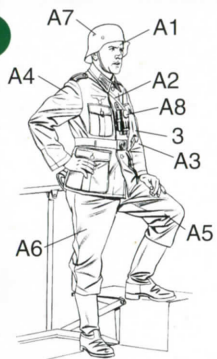

GERMAN ARTILLERY CREW

1:35 '39-'45 SERIES

H11 GSI CREOS CORP. AQUEOUS HOBBY COLOUR ■ GSI CREOS CORP. MR. COLOUR
■ ITALERI PAINT NO.

VOLSTAD '03

Illustrations by Ronald Volstad

1**4****2****5****3****6**