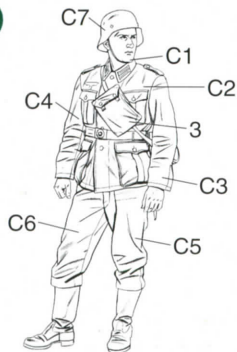

GERMAN ARTILLERY CREW

1:35 '39-'45 SERIES

H11 GSI CREOS CORP. AQUEOUS HOBBY COLOUR ■ GSI CREOS CORP. MR. COLOUR
■ ITALERI PAINT NO.

VOLSTAD '03

Illustrations by Ronald Volstad

1**4****2****5****3****6**