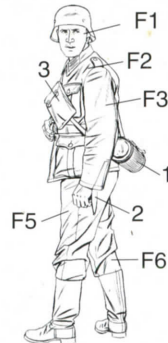

GERMAN ARTILLERY CREW

1:35 '39-'45 SERIES

H11 GSI CREOS CORP. AQUEOUS HOBBY COLOUR ■ GSI CREOS CORP. MR. COLOUR
■ ITALERI PAINT NO.

VOLSTAD '03

Illustrations by Ronald Volstad

1**4****2****5****3****6**