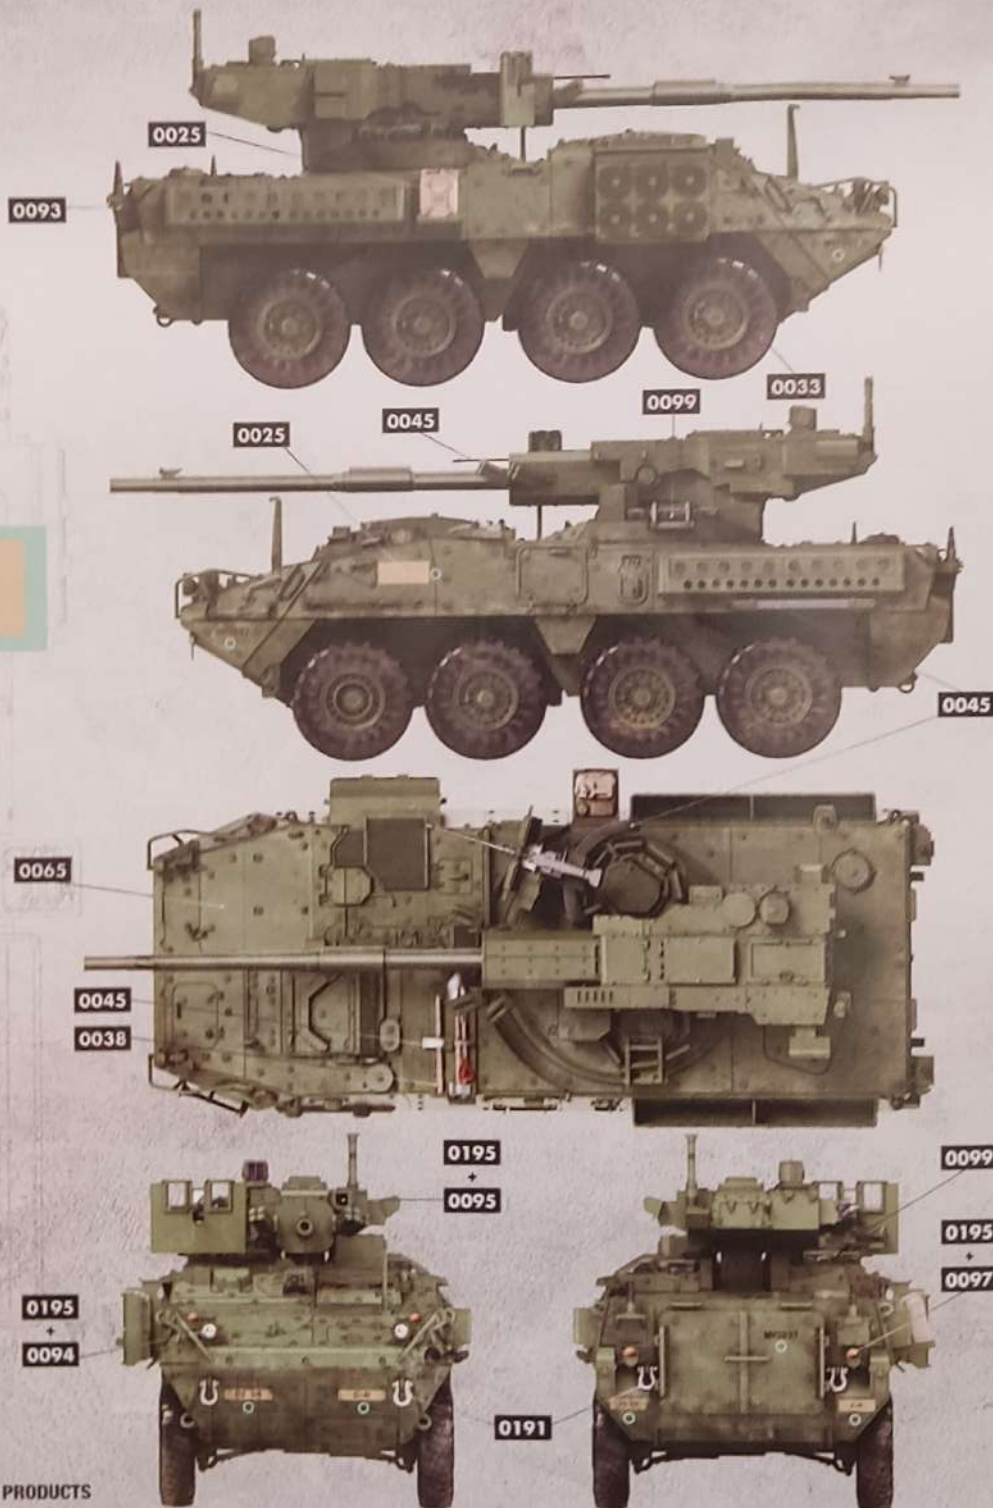

STRYKER M1128 MGS

S4

PAINTING AND MARKING GUIDE

REF: TK7009

A.MIG-0025 W71 vallejo FS 33446	A.MIG-0033 Rubber & Tires	A.MIG-0038 Light Wood	A.MIG-0045 Gun Metal
A.MIG-0049 Red	A.MIG-0065 Forest Green FS 34102	A.MIG-0093 Crystal Red	A.MIG-0094 Crystal Glass
A.MIG-0095 Crystal Smoke	A.MIG-0097 Crystal Orange	A.MIG-0099 Crystal Black Blue	A.MIG-0191 Steel
A.MIG-0195 Silver			

MV0937			
MV0937	1/2 CR	C-4I	1/2 CR
MV0937			C-4I

1. **1 GENERAL WASH**
   A.MIG-100B Dark Wash
2. **2 FILTER**
   A.MIG-150B Green for Grey Green
3. **3 STREAKING**
   A.MIG-1253 Streakingbrusher Grime
4. **4 WHEELS WASH**
   A.MIG-1403 Earth
5. **5 RAINMARKS**
   A.MIG-120B Rainmarks Effects
6. **6 DUST**
   A.MIG-3030 Factory Dirt
   Ground Pigment
7. **7 MUD**
   A.MIG-1703 Moist Ground
8. **8 SPLASHES**
   A.MIG-1752 Loose Ground
9. **9 FUEL**
   A.MIG-1409 Fuel Stains
10. **10 OIL**
    A.MIG-140B Fresh Engine Oil

WEATHERING STEPS WITH AMMO PRODUCTS