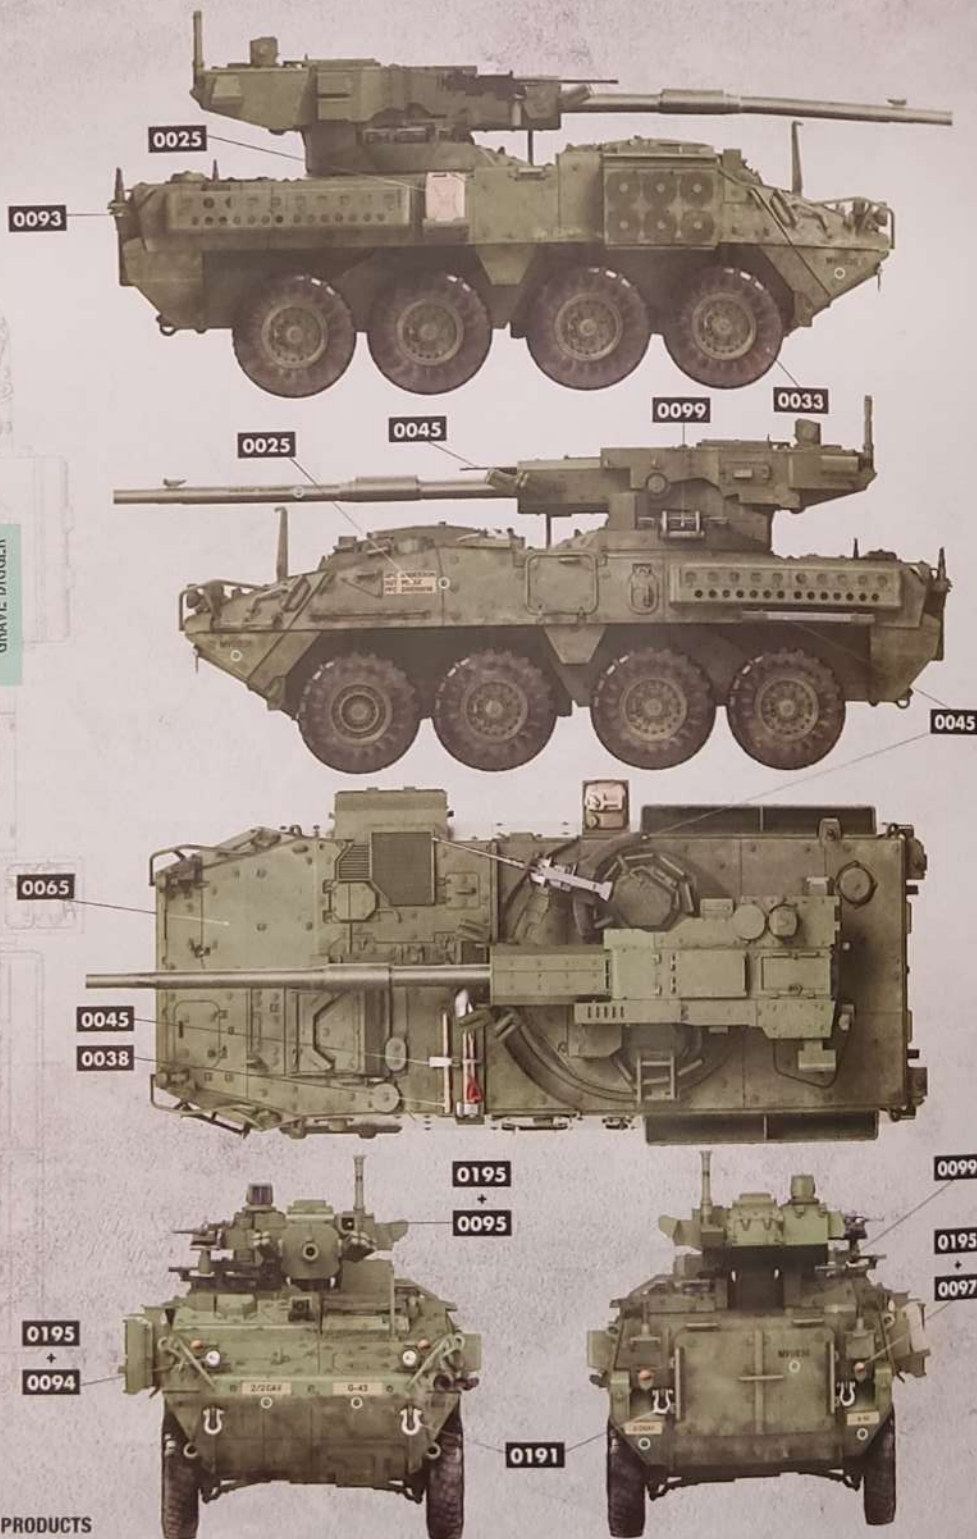

STRYKER M1128 MGS

S1

PAINTING AND MARKING GUIDE

REF: TK7009

A.MIG-0038 Light Wood	A.MIG-0033 Rubber & Tires	A.MIG-0049 Red	A.MIG-0065 Forest Green FS 34102	A.MIG-0093 Crystal Red	A.MIG-0099 Crystal Black Blue	A.MIG-0045 Gun Metal	A.MIG-0094 Crystal Glass
A.MIG-0195 Silver	A.MIG-0095 Crystal Smoke	A.MIG-0097 Crystal Orange					A.MIG-0191 Steel

MV0936
MV0936
MV0936
2/2CAV
0-43
SFC ANDERSON
SGT PEREZ
PFC SWENSON
GRAVE DIGGER

1. **1 GENERAL WASH**
   A.MIG-1008 Dark Wash
2. **2 FILTER**
   A.MIG-1508 Green for Grey Green
3. **3 STREAKING**
   A.MIG-1253 Streakingbrusher Grime
4. **4 WHEELS WASH**
   A.MIG-1403 Earth
5. **5 RAINMARKS**
   A.MIG-1208 Rainmarks Effects
6. **6 DUST**
   A.MIG-3030 Factory Dirt
   Ground Pigment
7. **7 MUD**
   A.MIG-1703 Moist Ground
8. **8 SPLASHES**
   A.MIG-1752 Loose Ground
9. **9 FUEL**
   A.MIG-1409 Fuel Stains
10. **10 OIL**
    A.MIG-1408 Fresh Engine Oil

WEATHERING STEPS WITH AMMO PRODUCTS