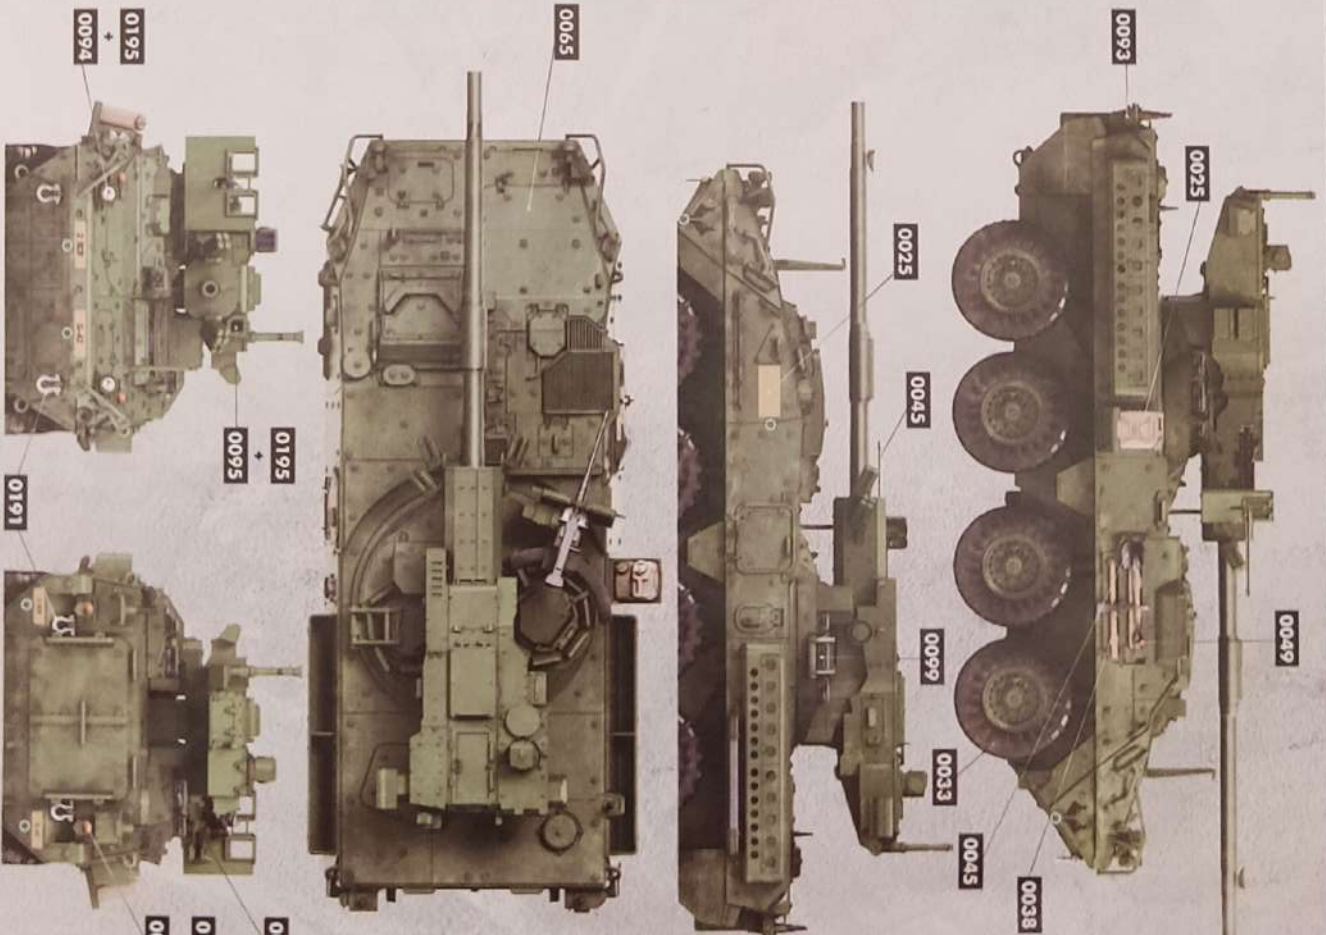

S3	MV093L	1-2510 3-21	1-2510 3-21			S2
	MV093L	1-2510 3-21	A-42			
	MV093L	1-2510 3-21	A-42			
				2 SCR	0-42