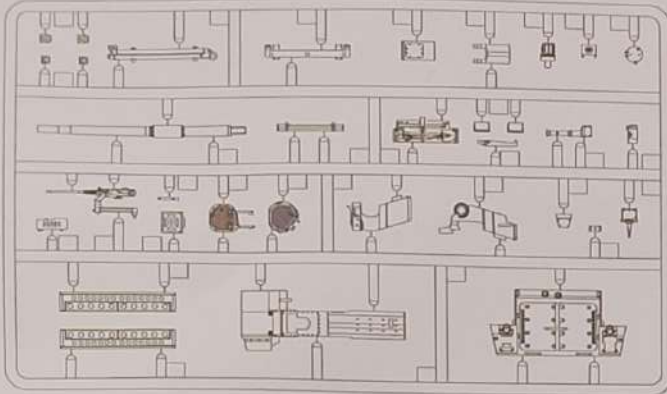

STRYKER M1128 MGS

UPGRADES 斯崔克车族M1128机动火炮 现代化升级

B