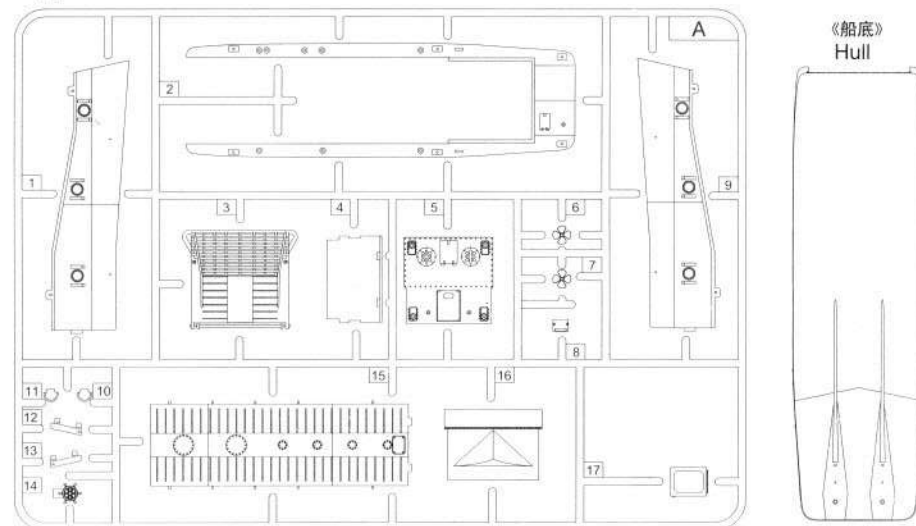

**5** 12.7毫米机枪安装  
Attaching 50 Cal MG

打开式牵引绳安装示意图  
Attaching open tow cable show

线 × 110mm  
Line × 110mm  
对侧相同  
Same as both side

② 选择  
Option

部品图 Parts

A

B

线 × 300mm (自备)  
Line × 300mm (Provide for oneself)

**1** 船底的组装  
Hull assembly

**2** 船舱的组装  
Amidships assembly

**3** 船舱的安装  
Attaching amidships

**4** 船舱的安装  
Attaching amidships

关闭式牵引绳安装示意图  
Attaching close tow cable show

US113 US113

0 1 2 3 4 5 6 7 8

0 1 2 3 4 5 6 7 8