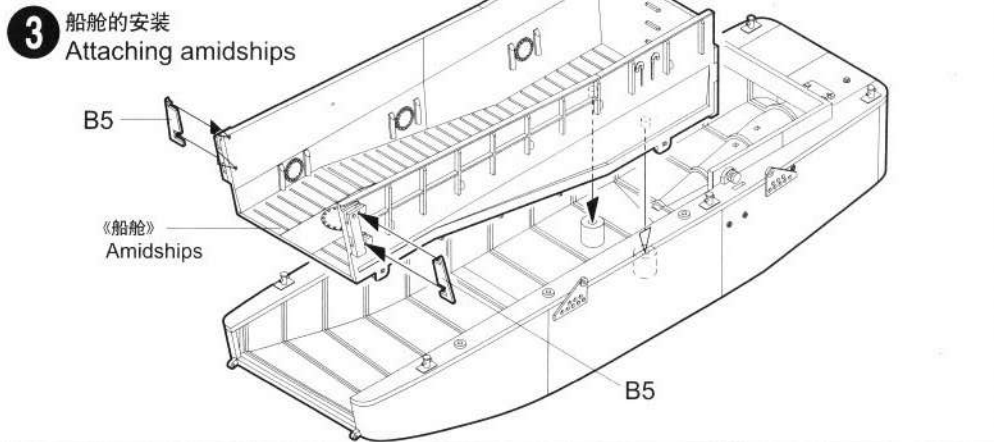

**5** 12.7毫米机枪安装  
Attaching 50 Cal MG

打开式牵引绳安装示意图  
Attaching open tow cable show

线 × 110mm  
Line × 110mm  
对侧相同  
Same as both side

② 选择  
Option

部品图 Parts

A

B

线 × 300mm (自备)  
Line × 300mm (Provide for oneself)

**1** 船底的组装  
Hull assembly

**2** 船舱的组装  
Amidships assembly

**3** 船舱的安装  
Attaching amidships

**4** 船舱的安装  
Attaching amidships

关闭式牵引绳安装示意图  
Attaching close tow cable show

US113 US113

0 1 2 3 4 5 6 7 8

0 1 2 3 4 5 6 7 8