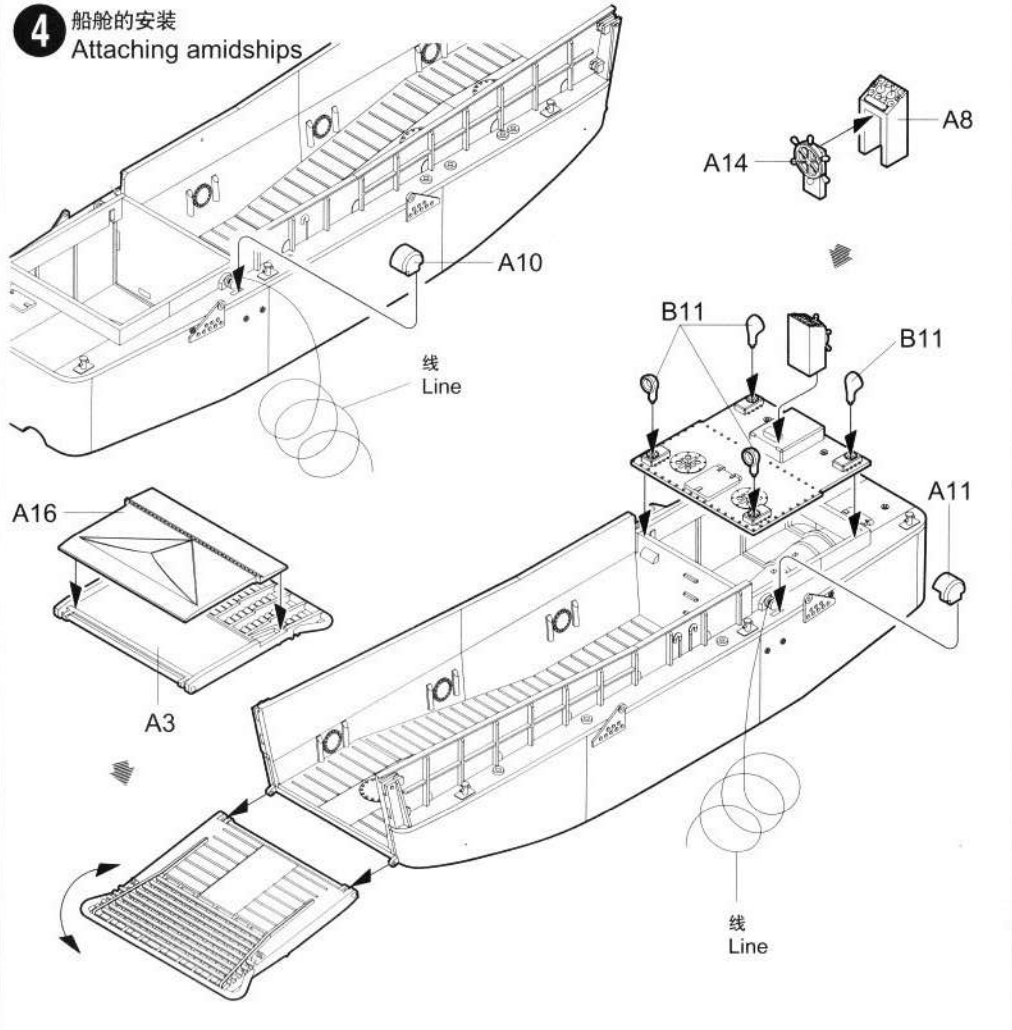

**5** 12.7毫米机枪安装  
Attaching 50 Cal MG

打开式牵引绳安装示意图  
Attaching open tow cable show

线 × 110mm  
Line × 110mm  
对侧相同  
Same as both side

② 选择  
Option

部品图 Parts

A

B

线 × 300mm (自备)  
Line × 300mm (Provide for oneself)

**1** 船底的组装  
Hull assembly

**2** 船舱的组装  
Amidships assembly

**3** 船舱的安装  
Attaching amidships

**4** 船舱的安装  
Attaching amidships

关闭式牵引绳安装示意图  
Attaching close tow cable show

US113 US113

0 1 2 3 4 5 6 7 8

0 1 2 3 4 5 6 7 8