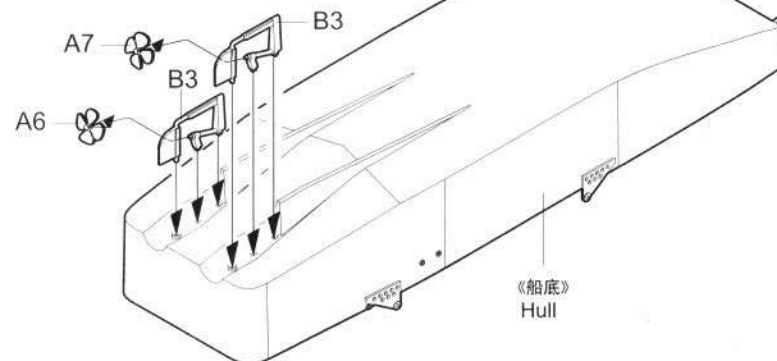

**5** 12.7毫米机枪安装  
Attaching 50 Cal MG

打开式牵引绳安装示意图  
Attaching open tow cable show

线 × 110mm  
Line × 110mm  
对侧相同  
Same as both side

② 选择  
Option

部品图 Parts

A

B

线 × 300mm (自备)  
Line × 300mm (Provide for oneself)

**1** 船底的组装  
Hull assembly

**2** 船舱的组装  
Amidships assembly

**3** 船舱的安装  
Attaching amidships

**4** 船舱的安装  
Attaching amidships

关闭式牵引绳安装示意图  
Attaching close tow cable show

US113 US113

0 1 2 3 4 5 6 7 8

0 1 2 3 4 5 6 7 8