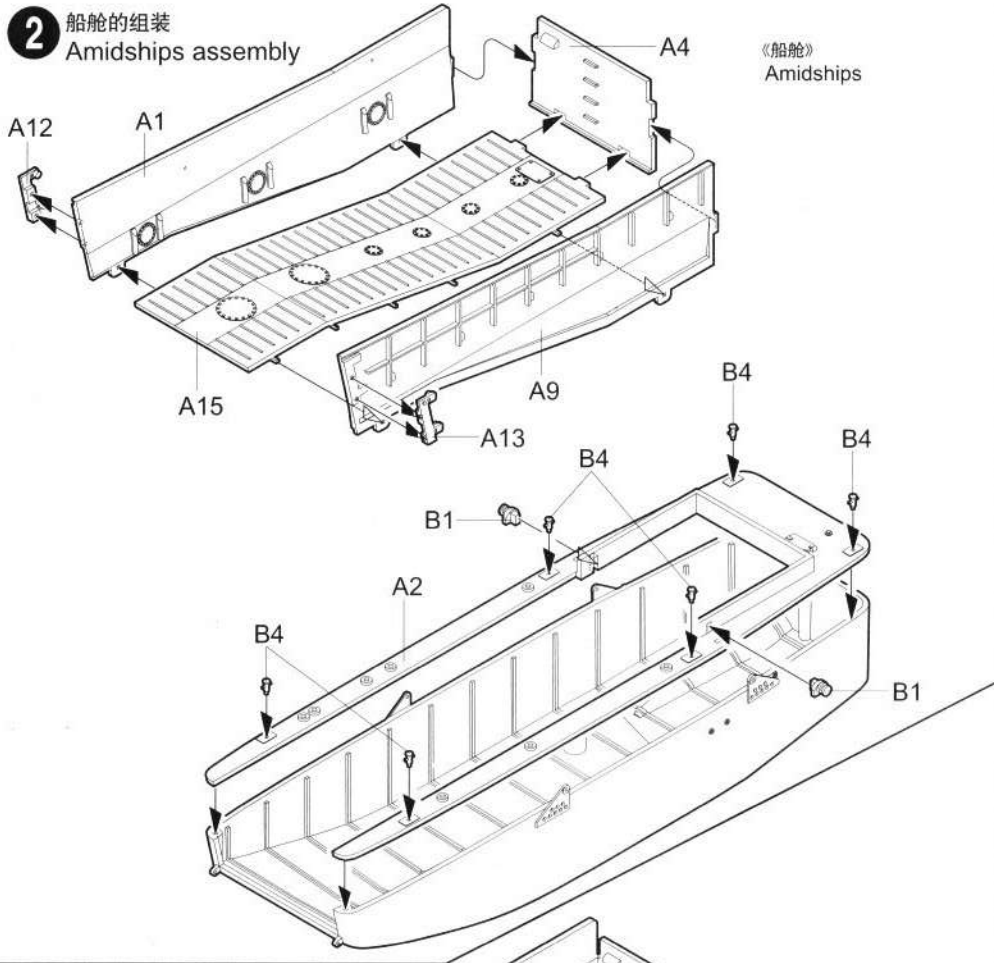

**5** 12.7毫米机枪安装  
Attaching 50 Cal MG

打开式牵引绳安装示意图  
Attaching open tow cable show

线 × 110mm  
Line × 110mm  
对侧相同  
Same as both side

② 选择  
Option

部品图 Parts

A

B

线 × 300mm (自备)  
Line × 300mm (Provide for oneself)

**1** 船底的组装  
Hull assembly

**2** 船舱的组装  
Amidships assembly

**3** 船舱的安装  
Attaching amidships

**4** 船舱的安装  
Attaching amidships

关闭式牵引绳安装示意图  
Attaching close tow cable show

US113 US113

0 1 2 3 4 5 6 7 8

0 1 2 3 4 5 6 7 8