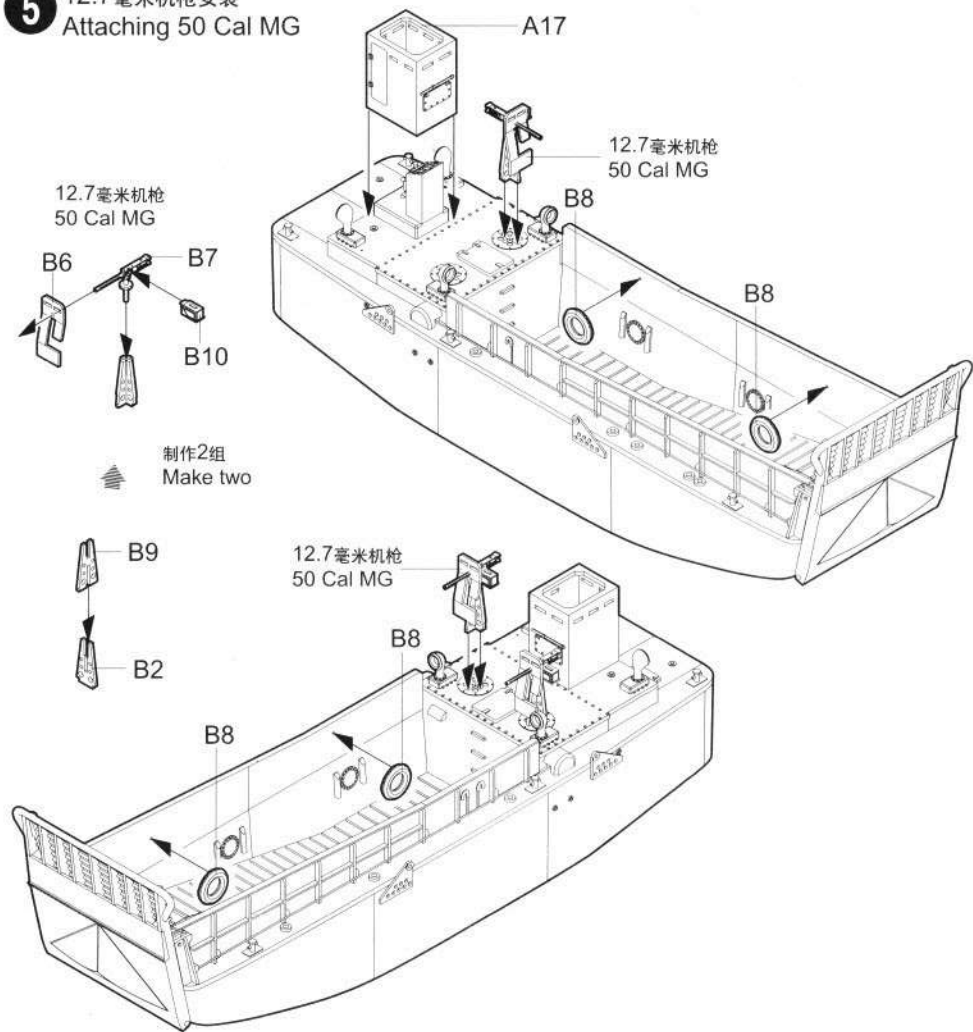

**5** 12.7毫米机枪安装  
Attaching 50 Cal MG

打开式牵引绳安装示意图  
Attaching open tow cable show

线 × 110mm  
Line × 110mm  
对侧相同  
Same as both side

② 选择  
Option

部品图 Parts

A

B

线 × 300mm (自备)  
Line × 300mm (Provide for oneself)

**1** 船底的组装  
Hull assembly

**2** 船舱的组装  
Amidships assembly

**3** 船舱的安装  
Attaching amidships

**4** 船舱的安装  
Attaching amidships

关闭式牵引绳安装示意图  
Attaching close tow cable show

US113 US113

0 1 2 3 4 5 6 7 8

0 1 2 3 4 5 6 7 8