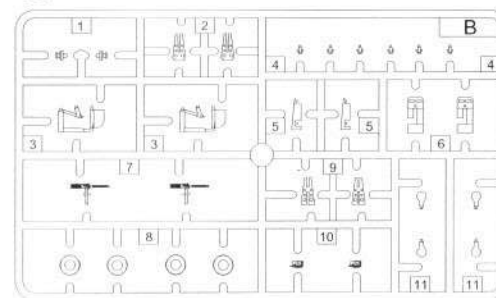

**5** 12.7毫米机枪安装  
Attaching 50 Cal MG

打开式牵引绳安装示意图  
Attaching open tow cable show

线 × 110mm  
Line × 110mm  
对侧相同  
Same as both side

② 选择  
Option

部品图 Parts

A

B

线 × 300mm (自备)  
Line × 300mm (Provide for oneself)

**1** 船底的组装  
Hull assembly

**2** 船舱的组装  
Amidships assembly

**3** 船舱的安装  
Attaching amidships

**4** 船舱的安装  
Attaching amidships

关闭式牵引绳安装示意图  
Attaching close tow cable show

US113 US113

0 1 2 3 4 5 6 7 8

0 1 2 3 4 5 6 7 8