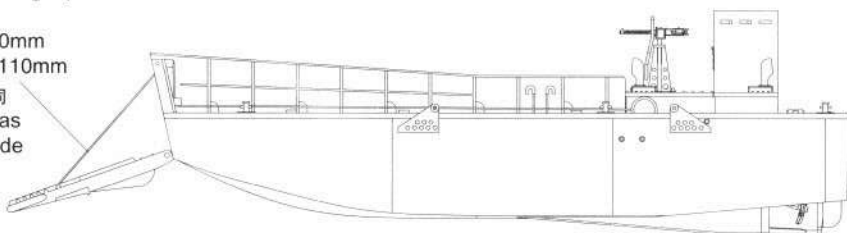

**5** 12.7毫米机枪安装  
Attaching 50 Cal MG

打开式牵引绳安装示意图  
Attaching open tow cable show

线 × 110mm  
Line × 110mm  
对侧相同  
Same as both side

② 选择  
Option

部品图 Parts

A

B

线 × 300mm (自备)  
Line × 300mm (Provide for oneself)

**1** 船底的组装  
Hull assembly

**2** 船舱的组装  
Amidships assembly

**3** 船舱的安装  
Attaching amidships

**4** 船舱的安装  
Attaching amidships

关闭式牵引绳安装示意图  
Attaching close tow cable show

US113 US113

0 1 2 3 4 5 6 7 8

0 1 2 3 4 5 6 7 8