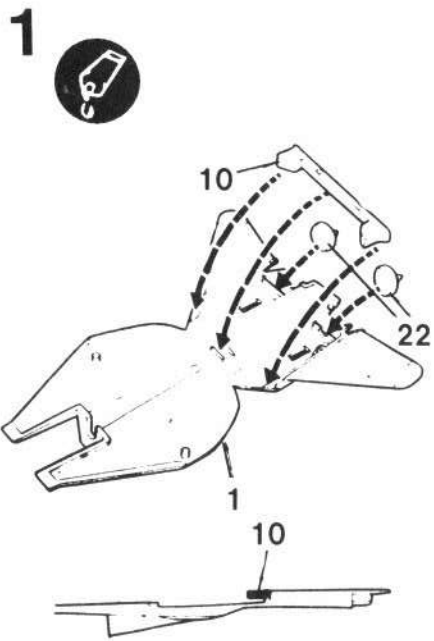

1/144 Scale
GRUMMAN F-14A TOMCAT

Inside right tail.

Inside left tail.

Bottom of right wing.

	GRAY F.S.16440
	WHITE
	METALLIC
	SILVER
	RED
	TAN

ENGLISH	FRENCH	GERMAN	SPANISH	ITALIAN
BLACK	NOIR	SCHWARZ	NEGRO	NERO
SILVER	ARGENT	SILBERN	PLATA	ARGENTO
METALLIC	METALLIC	METALLIC	METALICO	METALLICO
GRAY	GRIS	GRAU	GRIS	GRIGIO
WHITE	BLANCO	WEISS	BLANC	BIANCO
RED	ROUGE	ROT	ROJO	ROSSO
TAN	BRUN CLAIR	GELBBRAUN	CANELA	MARRONE CHIARO

4422 © 1993 Minicraft Models Inc.

Cement Parts Coller Kleben Pegar Incollare Colar Kleven	DO NOT cement Ne pas coller Nicht kleben No pegar Non incollare Nao colar Niet kleven	Cut away Couper Scheiden Cortar Tagliare Cortar Snijden	Optional parts Choix Auswahlmoglichkeit Eleccion Scelta Opcao Keuze	Repeat operation Repetir l'operation Vorgang wiederholen Repetir la operacion Ripetire Repetir a operacao Herhalen	3	ACADEMY MINICRAFT
---	---	---	---	--	----------	------------------------------

Note angle.

TO RECEIVE A COPY OF THE NEWEST FULL
COLOR MINICRAFT/ACADEMY CATALOG,
SEND US \$ 5.00 U.S.A. ONLY OR US \$ 6.00
FOREIGN TO MINICRAFT MODELS, INC.
P.O. BOX 3577, TORRANCE, CALIF 90510

Paint landing gear, wheels and
wheel wells WHITE, tires BLACK.