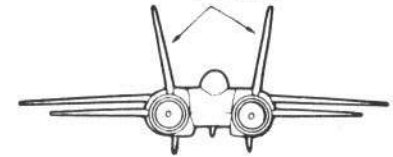

Note angle.

TO RECEIVE A COPY OF THE NEWEST FULL
COLOR MINICRAFT/ACADEMY CATALOG,
SEND US $ 5.00 U.S.A. ONLY OR US $ 6.00
FOREIGN TO MINICRAFT MODELS, INC.
P.O. BOX 3577, TORRANCE, CALIF 90510