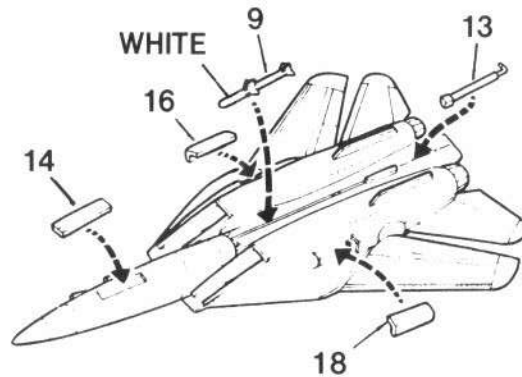

Flying Condition.