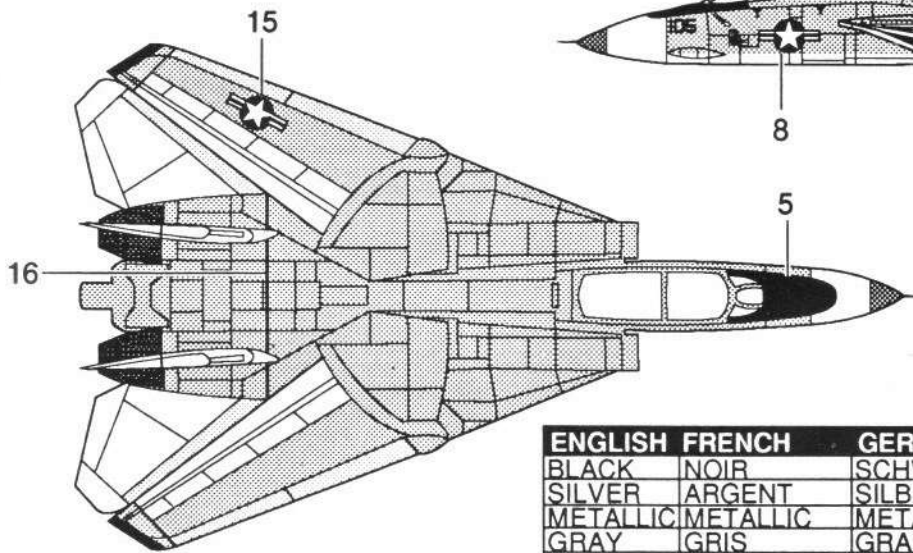

1/144 Scale
GRUMMAN F-14A TOMCAT

Inside right tail.

Inside left tail.

Bottom of right wing.

	GRAY F.S.16440
	WHITE
	METALLIC
	SILVER
	RED
	TAN

ENGLISH	FRENCH	GERMAN	SPANISH	ITALIAN
BLACK	NOIR	SCHWARZ	NEGRO	NERO
SILVER	ARGENT	SILBERN	PLATA	ARGENTO
METALLIC	METALLIC	METALLIC	METALICO	METALLICO
GRAY	GRIS	GRAU	GRIS	GRIGIO
WHITE	BLANCO	WEISS	BLANC	BIANCO
RED	ROUGE	ROT	ROJO	ROSSO
TAN	BRUN CLAIR	GELBBRAUN	CANELA	MARRONE CHIARO