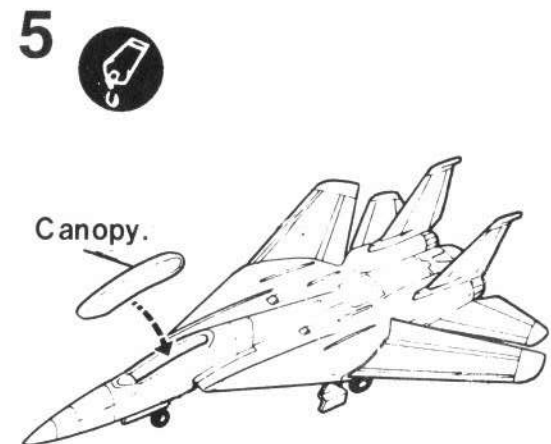

Note angle.

TO RECEIVE A COPY OF THE NEWEST FULL
COLOR MINICRAFT/ACADEMY CATALOG,
SEND US \$ 5.00 U.S.A. ONLY OR US \$ 6.00
FOREIGN TO MINICRAFT MODELS, INC.
P.O. BOX 3577, TORRANCE, CALIF 90510

Paint landing gear, wheels and
wheel wells WHITE, tires BLACK.

Stationary Condition.

Flying Condition.

Canopy.