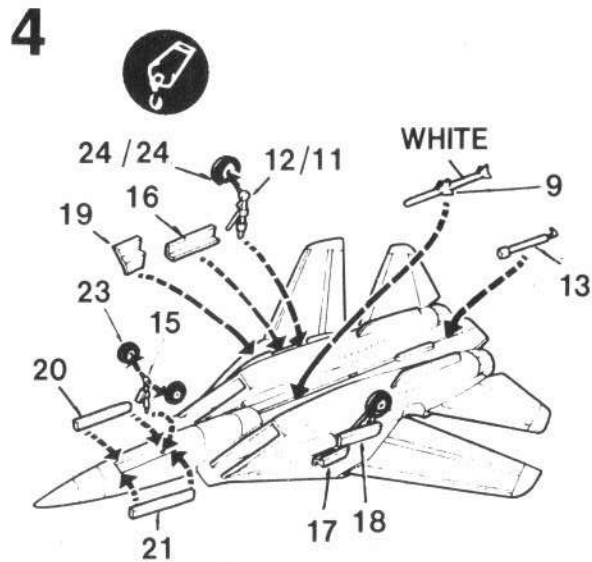

1/144 Scale
GRUMMAN F-14A TOMCAT

Inside right tail.

Inside left tail.

Bottom of right wing.

	GRAY F.S.16440
	WHITE
	METALLIC
	SILVER
	RED
	TAN

ENGLISH	FRENCH	GERMAN	SPANISH	ITALIAN
BLACK	NOIR	SCHWARZ	NEGRO	NERO
SILVER	ARGENT	SILBERN	PLATA	ARGENTO
METALLIC	METALLIC	METALLIC	METALICO	METALLICO
GRAY	GRIS	GRAU	GRIS	GRIGIO
WHITE	BLANCO	WEISS	BLANC	BIANCO
RED	ROUGE	ROT	ROJO	ROSSO
TAN	BRUN CLAIR	GELBBRAUN	CANELA	MARRONE CHIARO

4422 © 1993 Minicraft Models Inc.

Cement Parts Coller Kleben Pegar Incollare Colar Kleven	DO NOT cement Ne pas coller Nicht kleben No pegar Non incollare Nao colar Niet kleven	Cut away Couper Scheiden Cortar Tagliare Cortar Snijden	Optional parts Choix Auswahlmoglichkeit Eleccion Scelta Opcao Keuze	Repeat operation Repetir l'operation Vorgang wiederholen Repetir la operacion Ripetire Repetir a operacao Herhalen	3	ACADEMY MINICRAFT
---	---	---	---	--	----------	------------------------------

Note angle.

TO RECEIVE A COPY OF THE NEWEST FULL
COLOR MINICRAFT/ACADEMY CATALOG,
SEND US \$ 5.00 U.S.A. ONLY OR US \$ 6.00
FOREIGN TO MINICRAFT MODELS, INC.
P.O. BOX 3577, TORRANCE, CALIF 90510

Paint landing gear, wheels and
wheel wells WHITE, tires BLACK.