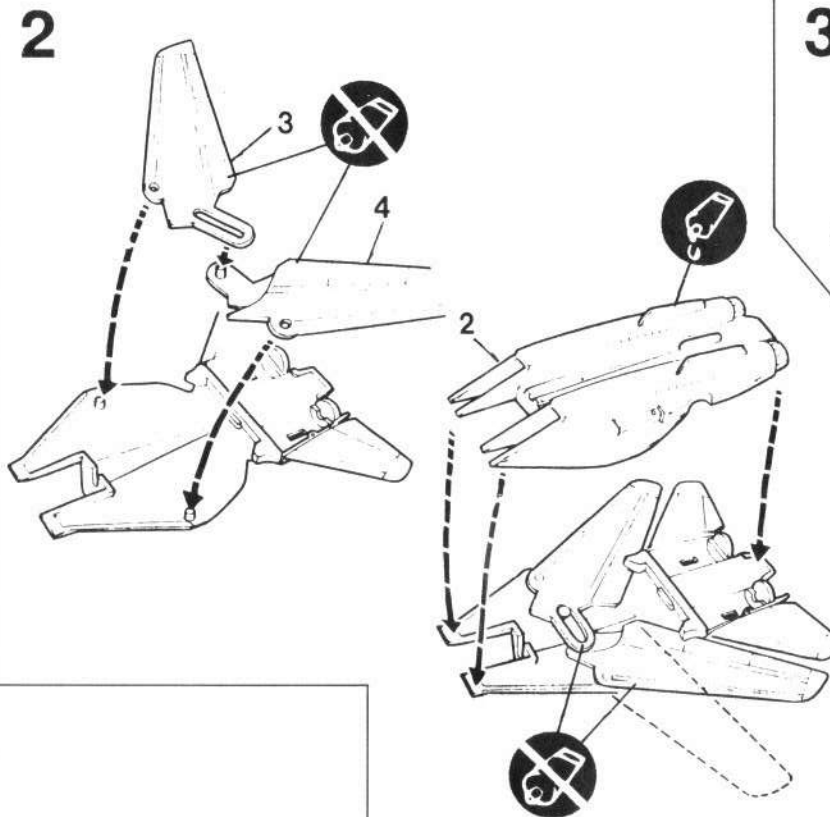

1/144 Scale
GRUMMAN F-14A TOMCAT

Inside right tail.

Inside left tail.

Bottom of right wing.

	GRAY F.S.16440
	WHITE
	METALLIC
	SILVER
	RED
	TAN

ENGLISH	FRENCH	GERMAN	SPANISH	ITALIAN
BLACK	NOIR	SCHWARZ	NEGRO	NERO
SILVER	ARGENT	SILBERN	PLATA	ARGENTO
METALLIC	METALLIC	METALLIC	METALICO	METALLICO
GRAY	GRIS	GRAU	GRIS	GRIGIO
WHITE	BLANCO	WEISS	BLANC	BIANCO
RED	ROUGE	ROT	ROJO	ROSSO
TAN	BRUN CLAIR	GELBBRAUN	CANELA	MARRONE CHIARO

4422 © 1993 Minicraft Models Inc.

Cement Parts Coller Kleben Pegar Incollare Colar Kleven	DO NOT cement Ne pas coller Nicht kleben No pegar Non incollare Nao colar Niet kleven	Cut away Couper Scheiden Cortar Tagliare Cortar Snijden	Optional parts Choix Auswahlmoglichkeit Eleccion Scelta Opcao Keuze	Repeat operation Repetir l'operation Vorgang wiederholen Repetir la operacion Ripetire Repetir a operacao Herhalen	3	ACADEMY MINICRAFT
---	---	---	---	--	----------	------------------------------

Note angle.

TO RECEIVE A COPY OF THE NEWEST FULL
COLOR MINICRAFT/ACADEMY CATALOG,
SEND US \$ 5.00 U.S.A. ONLY OR US \$ 6.00
FOREIGN TO MINICRAFT MODELS, INC.
P.O. BOX 3577, TORRANCE, CALIF 90510

Paint landing gear, wheels and
wheel wells WHITE, tires BLACK.