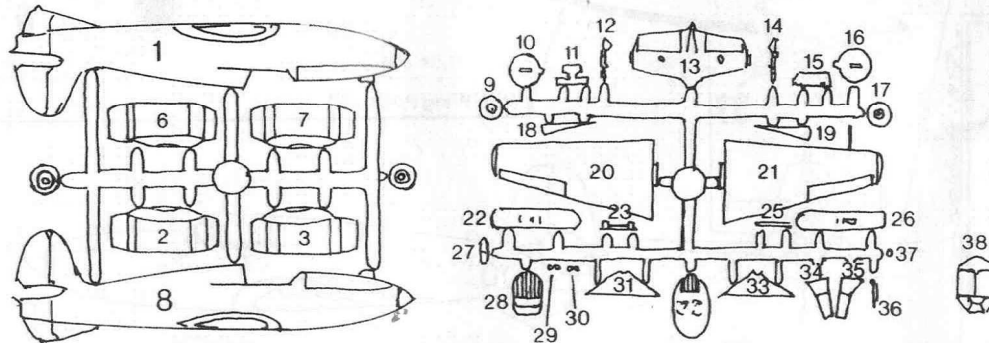

- OPTION 1 1
- OPTION 2 2 3 4 5
- OPTION 3A, 3B 6

OPTION 1, 2

-  **DARK GREEN**
-  **GRASS GREEN**
-  **LIGHT BLUE**
-  **ALUMINIUM**
-  **STEEL**
-  **LIGHT GREY**
-  **MEDIUM GREY**

Parts List

OPTION 3A, 3B

* APPLY STAR DECALS FIRST - TRIM YELLOW STRIPE TO SIZE.
[APPROX. 12mm FROM TAIL]