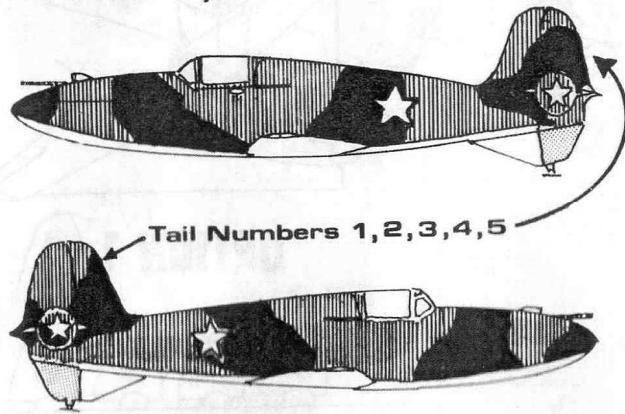

- OPTION 1 1
- OPTION 2 2 3 4 5
- OPTION 3A, 3B 6

OPTION 1, 2

-  **DARK GREEN**
-  **GRASS GREEN**
-  **LIGHT BLUE**
-  **ALUMINIUM**
-  **STEEL**
-  **LIGHT GREY**
-  **MEDIUM GREY**

Parts List

OPTION 3A, 3B

* APPLY STAR DECALS FIRST - TRIM YELLOW STRIPE TO SIZE.
[APPROX. 12mm FROM TAIL]