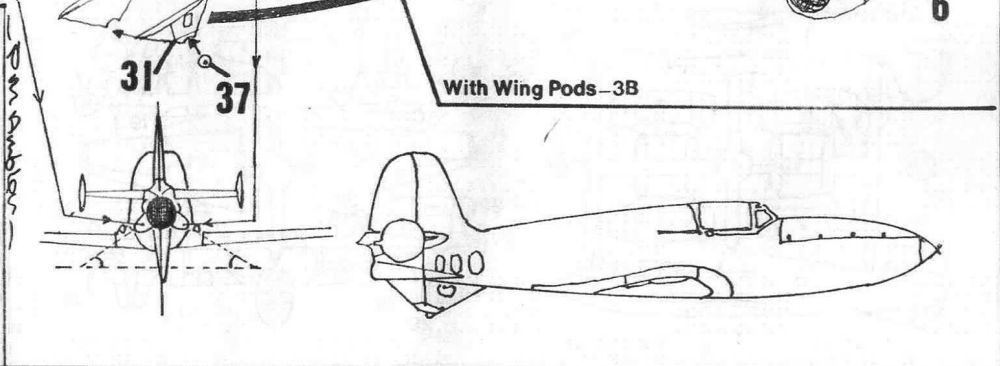

- OPTION 1 1
- OPTION 2 2 3 4 5
- OPTION 3A, 3B 6

OPTION 1, 2

-  **DARK GREEN**
-  **GRASS GREEN**
-  **LIGHT BLUE**
-  **ALUMINIUM**
-  **STEEL**
-  **LIGHT GREY**
-  **MEDIUM GREY**

Parts List

OPTION 3A, 3B

* APPLY STAR DECALS FIRST - TRIM YELLOW STRIPE TO SIZE.
[APPROX. 12mm FROM TAIL]