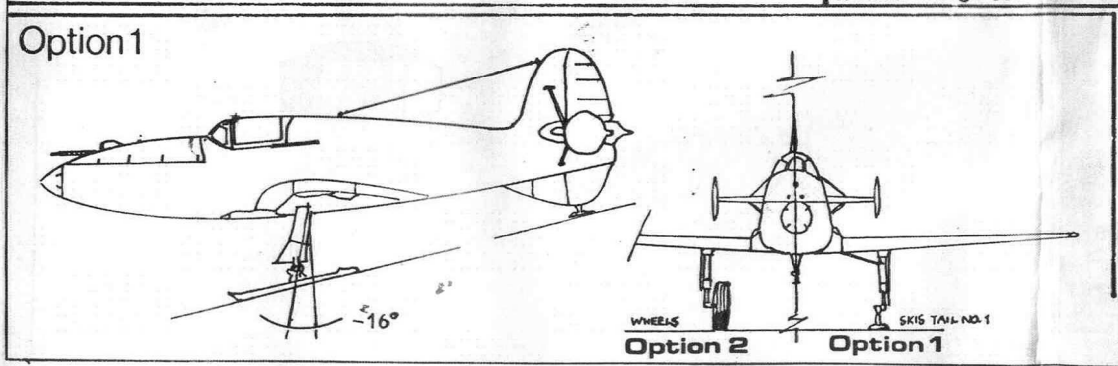

- OPTION 1 1
- OPTION 2 2 3 4 5
- OPTION 3A, 3B 6

OPTION 1, 2

-  **DARK GREEN**
-  **GRASS GREEN**
-  **LIGHT BLUE**
-  **ALUMINIUM**
-  **STEEL**
-  **LIGHT GREY**
-  **MEDIUM GREY**

Parts List

OPTION 3A, 3B

* APPLY STAR DECALS FIRST - TRIM YELLOW STRIPE TO SIZE.
[APPROX. 12mm FROM TAIL]