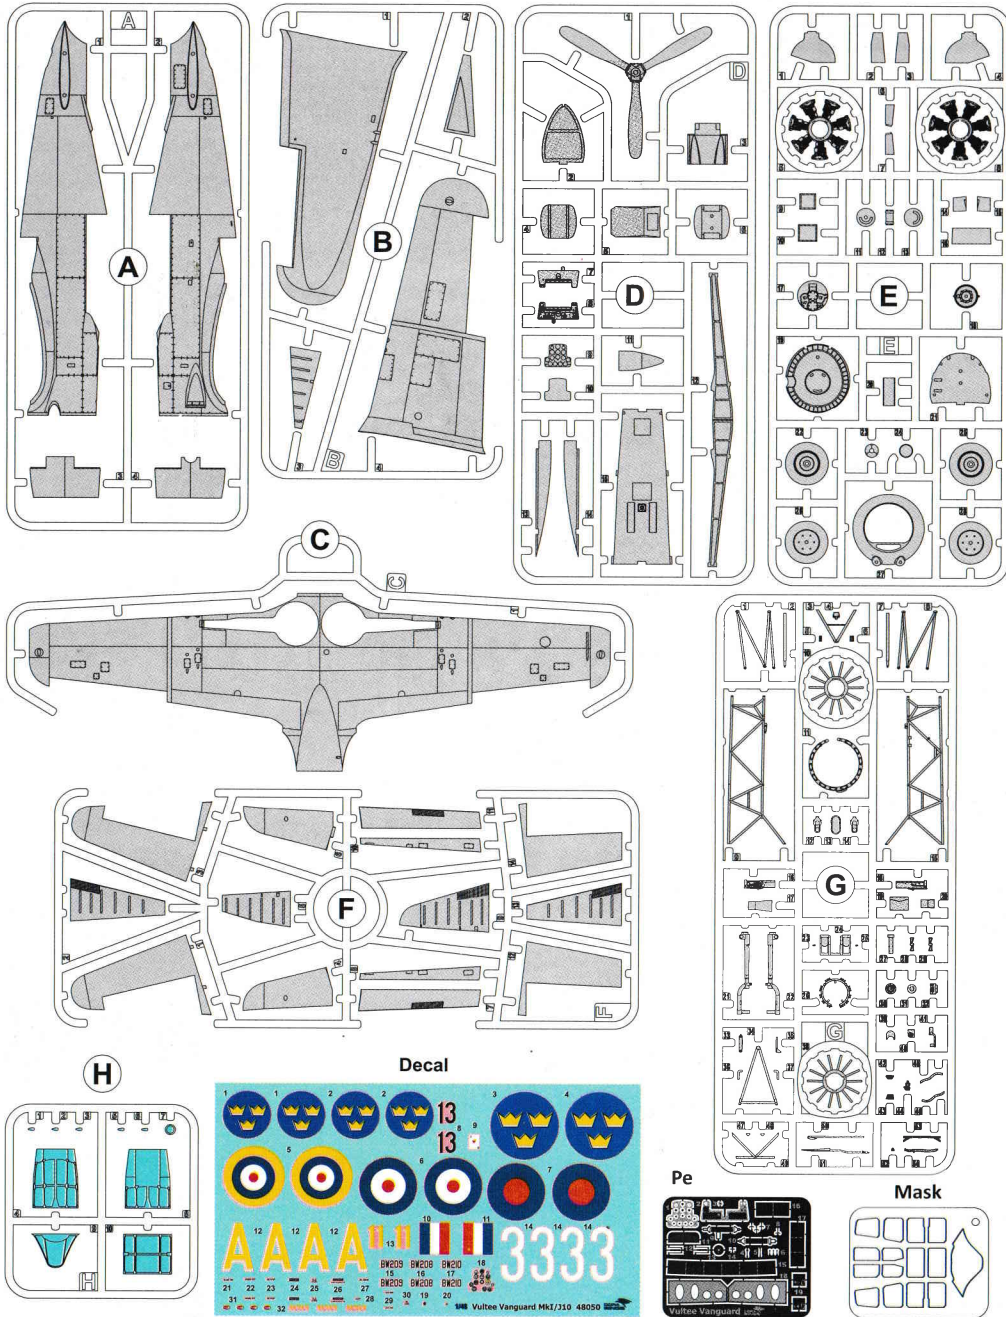

VARIANTS

TO PAINT

1/48 SCALE MODEL CONSTRUCTION KIT

Vultee Vanguard Mk.I J-10

DW 48050

PARTS OF THE MODEL

ASSEMBLY INSTRUCTION

12

13

14

15

16

17

18

19

20

21

22

23

24

25

26

27

28

37

38

39

40

41

42

43

44