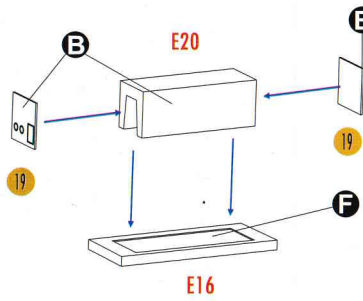

VARIANTS

TO PAINT

1/48 SCALE MODEL CONSTRUCTION KIT

Vultee Vanguard Mk.I J-10

DW 48050

PARTS OF THE MODEL

ASSEMBLY INSTRUCTION

12