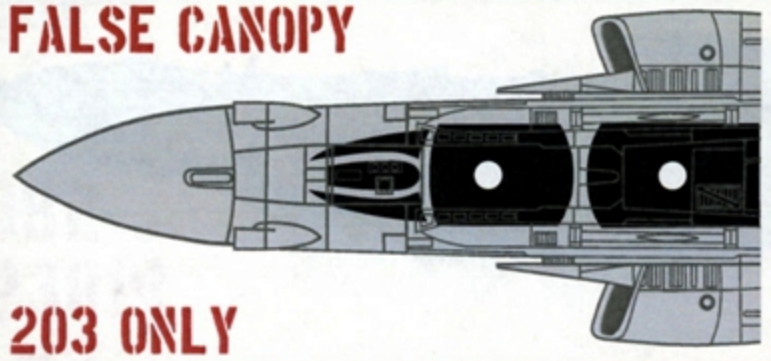

**F-4S
155531
1985**

**F-4S
153832
1983**

CAG TR LATENDRESSE
CDR BRUCE
CREW NAMES REPEATED
ON OPPOSITE SIDE

RESCUE

BASIC WT.
FUEL ORD.
GROSS WT.
TOTAL

BOTH
SIDES

NOSE GEAR
DOOR

NAVY
BEHIND WING
BOTH SIDES

**F-4S
153882
1983**

BASIC WT.
FUEL ORD.
GROSS WT.
TOTAL

BOTH
SIDES

NAVY
BEHIND WING
BOTH SIDES

FALSE CANOPY

203 ONLY

-  FS 35164
-  FS 35237
-  FS 36307
-  FS 36375

UPPER AND LOWER VIEWS FOR