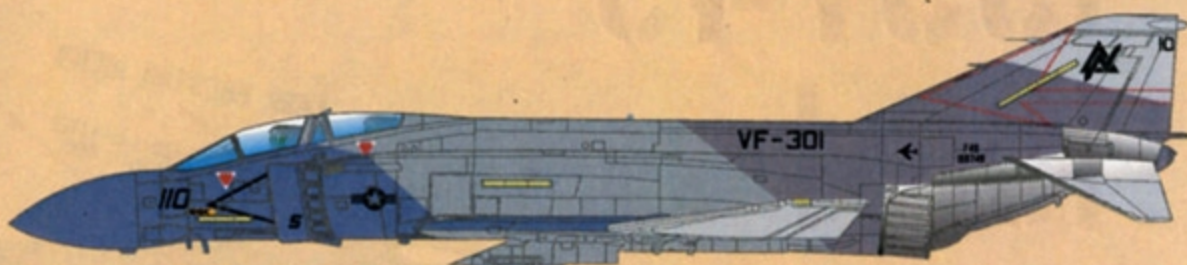

AD48-051
MSRP \$15.00

Ferris Phantoms

HEATER- FERRIS F-4S PHANTOM IIs

**AFTERBURNER
DECALS**

**F-4S
155749
1984**

-  FS 35164
-  FS 35237
-  FS 36307
-  FS 36375

**F-4S
153814
1985**

**F-4S
153904
1984**

**F-4S
155531
1985**

**F-4S
153832
1983**

CAG TR LATENDRESSE
CDR BRUCE
CREW NAMES REPEATED
ON OPPOSITE SIDE

RESCUE

BASIC WT.
FUEL ORD.
GROSS WT.
TOTAL

BOTH
SIDES

NOSE GEAR
DOOR

NAVY
BEHIND WING
BOTH SIDES

**F-4S
153882
1983**

BASIC WT.
FUEL ORD.
GROSS WT.
TOTAL

BOTH
SIDES

NAVY
BEHIND WING
BOTH SIDES

FALSE CANOPY

203 ONLY

-  FS 35164
-  FS 35237
-  FS 36307
-  FS 36375

UPPER AND LOWER VIEWS FOR