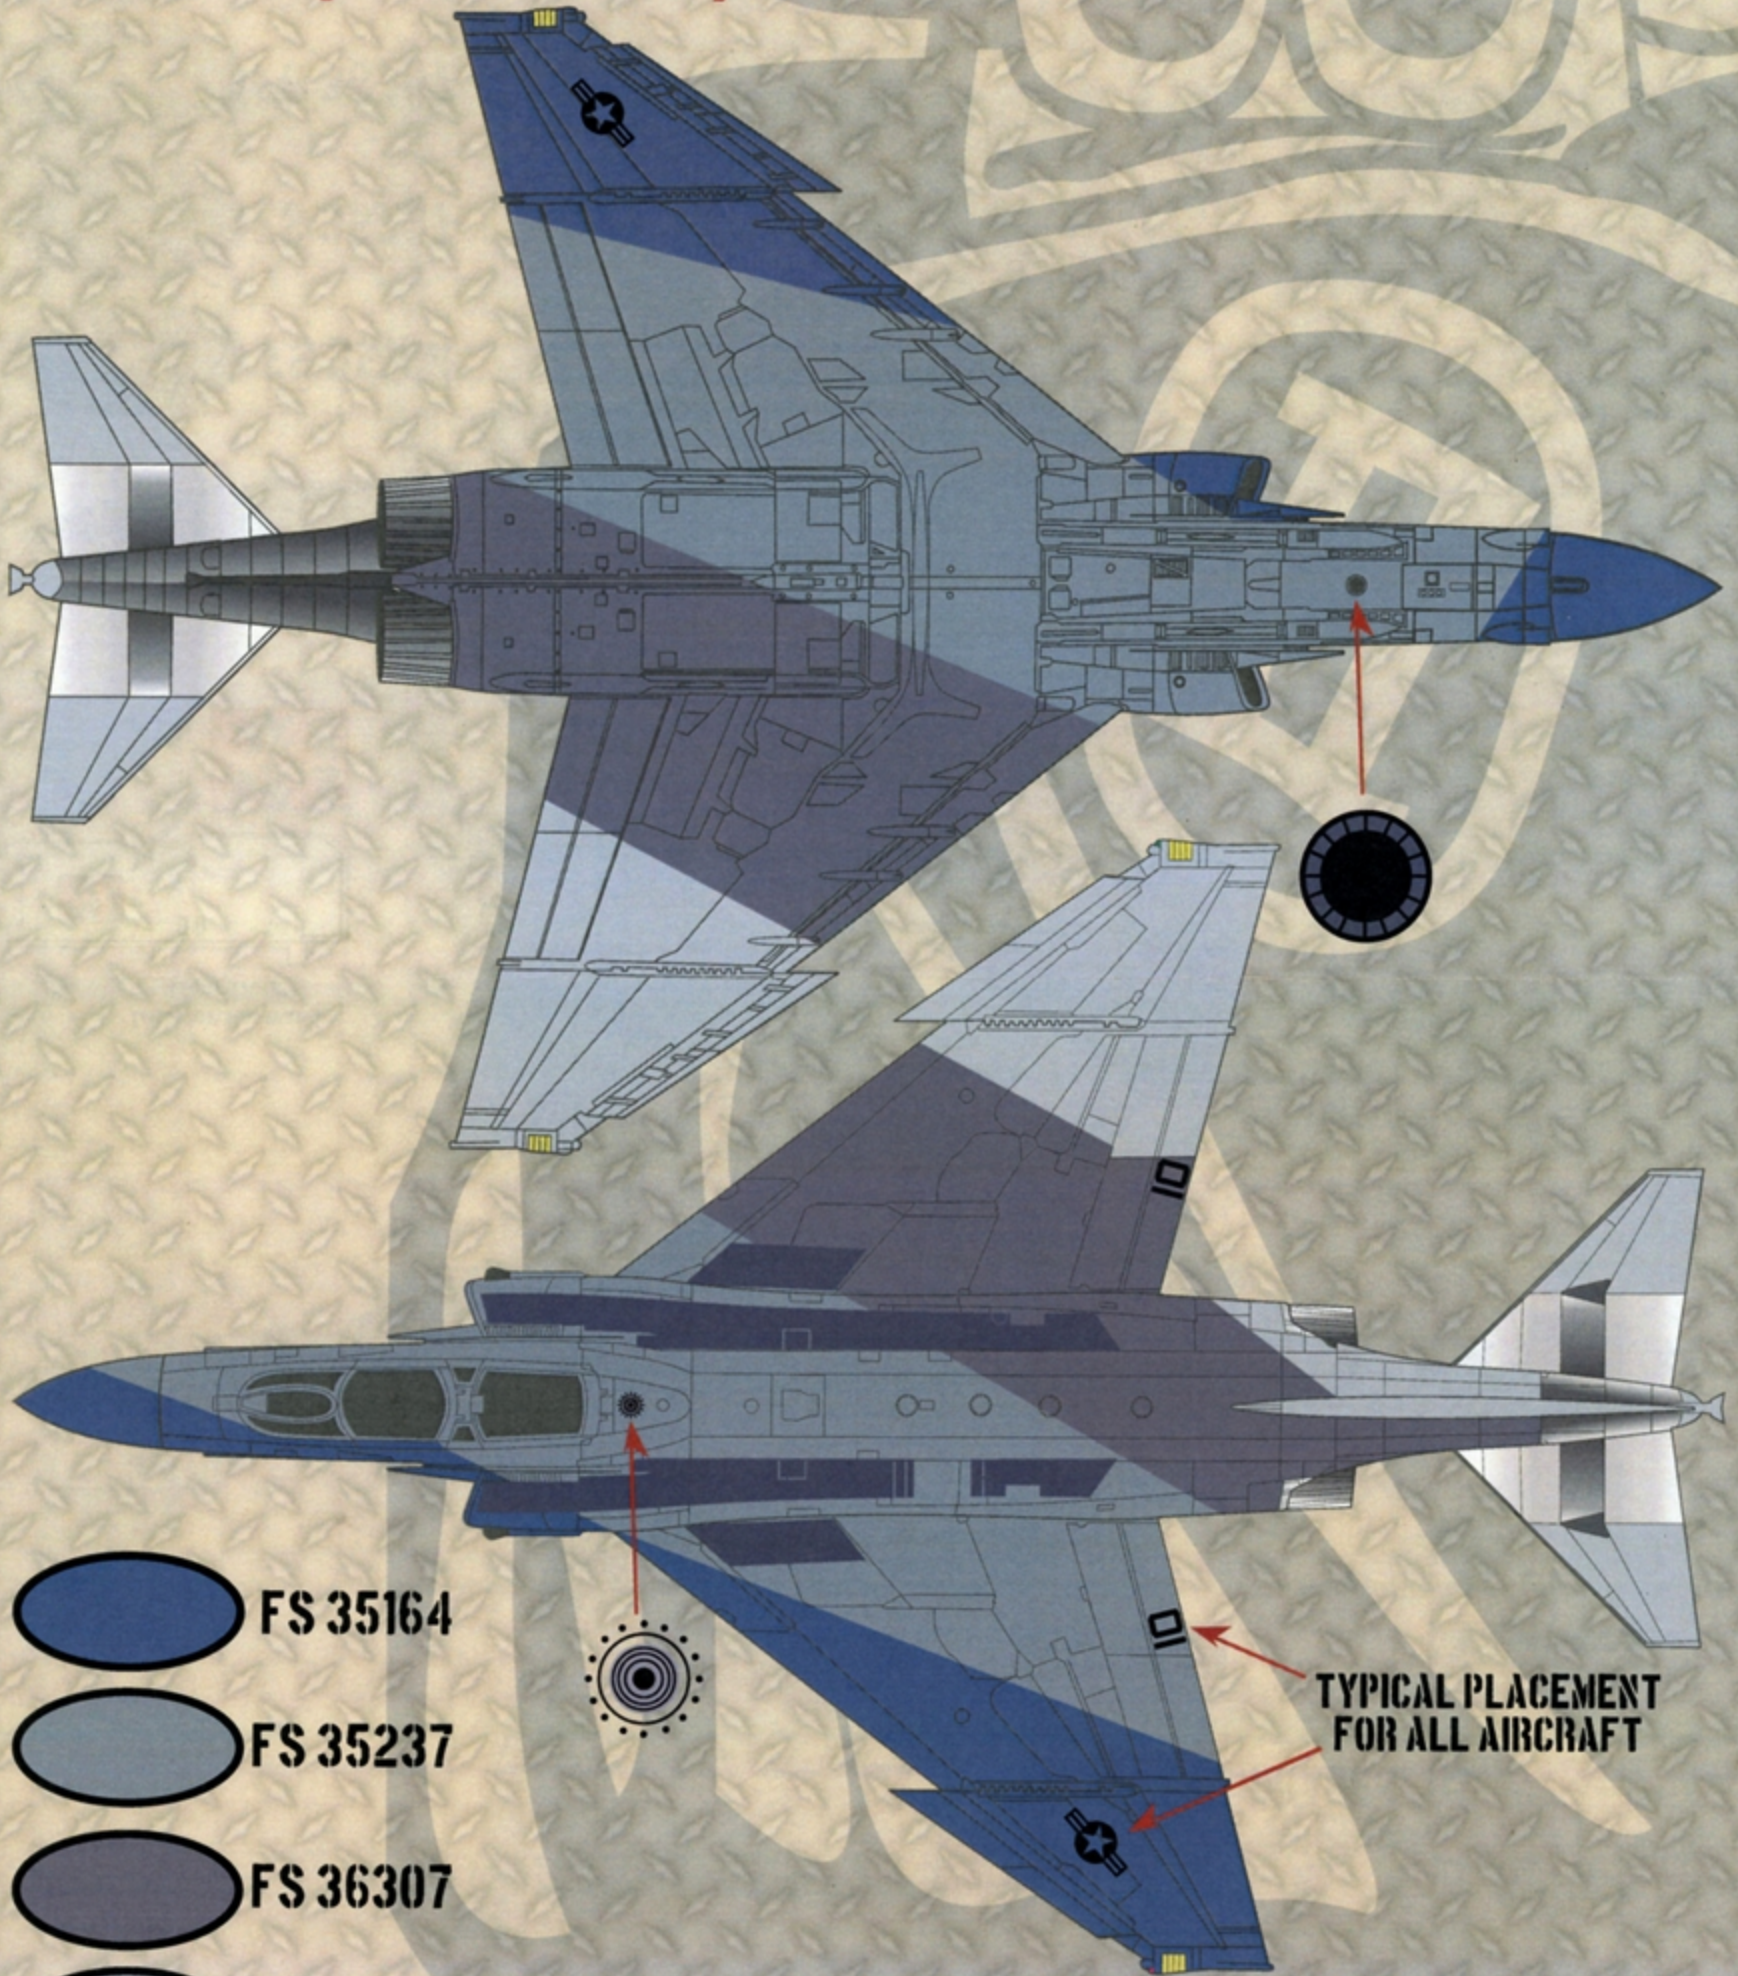

UPPER AND LOWER VIEWS FOR

155749, 153814, 153904

- FS 35164
- FS 35237
- FS 36307
- FS 36375

TYPICAL PLACEMENT FOR ALL AIRCRAFT