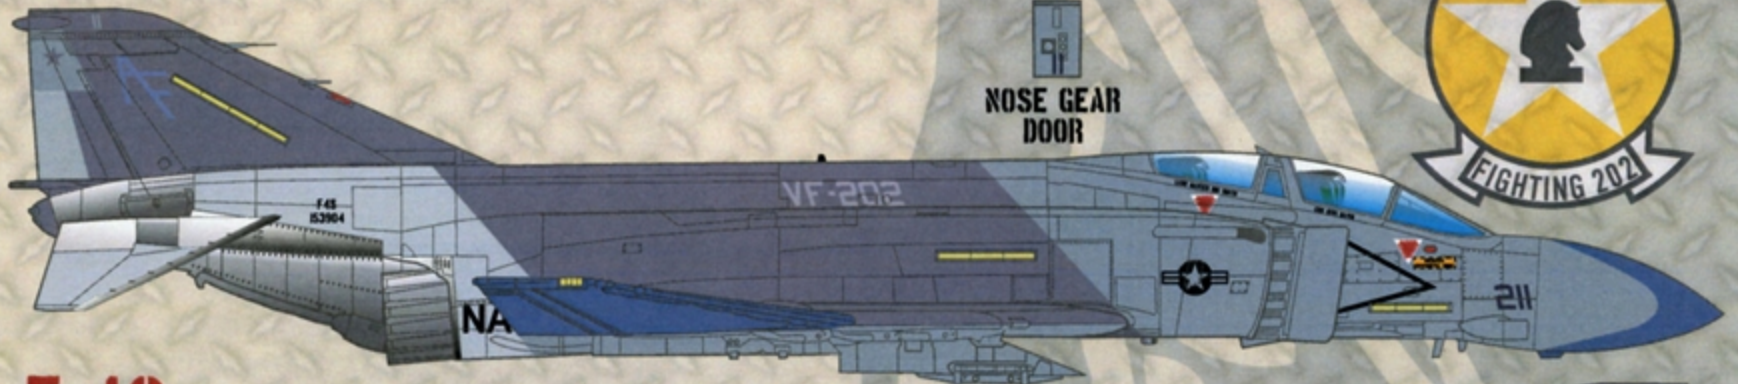

**F-4S
155531
1985**

**F-4S
153832
1983**

CAG TR LATENDRESSE
CDR BRUCE
CREW NAMES REPEATED
ON OPPOSITE SIDE

RESCUE

BASIC WT.
FUEL ORD.
GROSS WT.
TOTAL

BOTH
SIDES

NOSE GEAR
DOOR

NAVY
BEHIND WING
BOTH SIDES