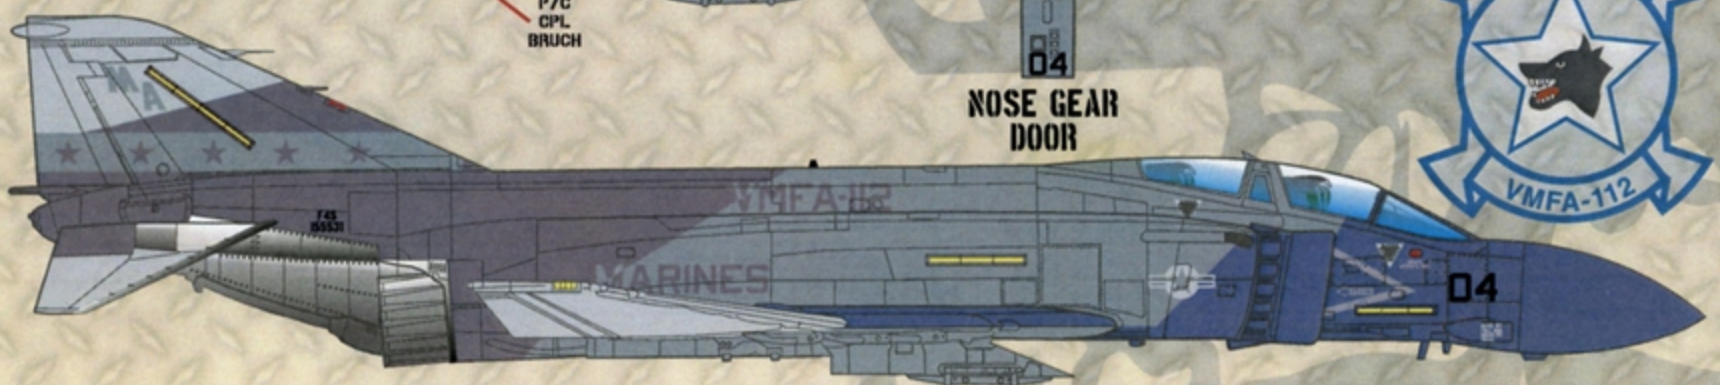

AD48-051
MSRP \$15.00

Ferris Phantoms

HEATER- FERRIS F-4S PHANTOM IIs

**AFTERBURNER
DECALS**

**F-4S
155749
1984**

-  FS 35164
-  FS 35237
-  FS 36307
-  FS 36375

**F-4S
153814
1985**

**F-4S
153904
1984**

**F-4S
155531
1985**

**F-4S
153832
1983**

CAG TR LATENDRESSE
CDR BRUCE
CREW NAMES REPEATED
ON OPPOSITE SIDE

RESCUE

BASIC WT.
FUEL ORD.
GROSS WT.
TOTAL

BOTH
SIDES

NOSE GEAR
DOOR

NAVY
BEHIND WING
BOTH SIDES

**F-4S
153882
1983**

BASIC WT.
FUEL ORD.
GROSS WT.
TOTAL

BOTH
SIDES

NAVY
BEHIND WING
BOTH SIDES

FALSE CANOPY

203 ONLY

-  FS 35164
-  FS 35237
-  FS 36307
-  FS 36375

UPPER AND LOWER VIEWS FOR