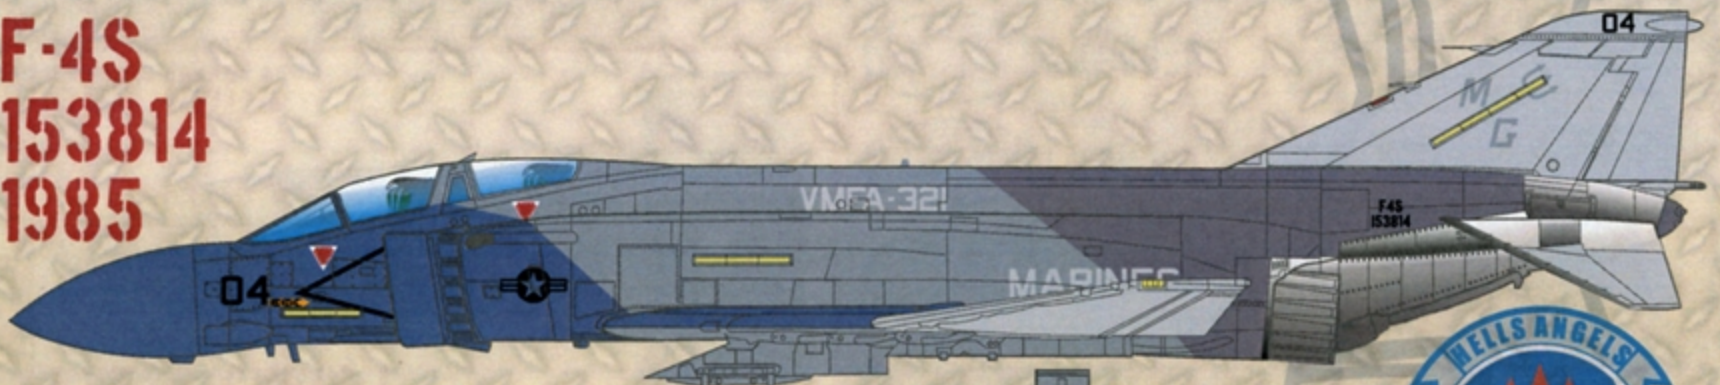

AD48-051
MSRP \$15.00

Ferris Phantoms

HEATER- FERRIS F-4S PHANTOM IIs

**AFTERBURNER
DECALS**

**F-4S
155749
1984**

-  FS 35164
-  FS 35237
-  FS 36307
-  FS 36375

**F-4S
153814
1985**

**F-4S
153904
1984**

**F-4S
155531
1985**

**F-4S
153832
1983**

CAG TR LATENDRESSE
CDR BRUCE
CREW NAMES REPEATED
ON OPPOSITE SIDE

RESCUE

BASIC WT.
FUEL ORD.
GROSS WT.
TOTAL

BOTH
SIDES

NOSE GEAR
DOOR

NAVY
BEHIND WING
BOTH SIDES

**F-4S
153882
1983**

BASIC WT.
FUEL ORD.
GROSS WT.
TOTAL

BOTH
SIDES

NAVY
BEHIND WING
BOTH SIDES

FALSE CANOPY

203 ONLY

-  FS 35164
-  FS 35237
-  FS 36307
-  FS 36375

UPPER AND LOWER VIEWS FOR