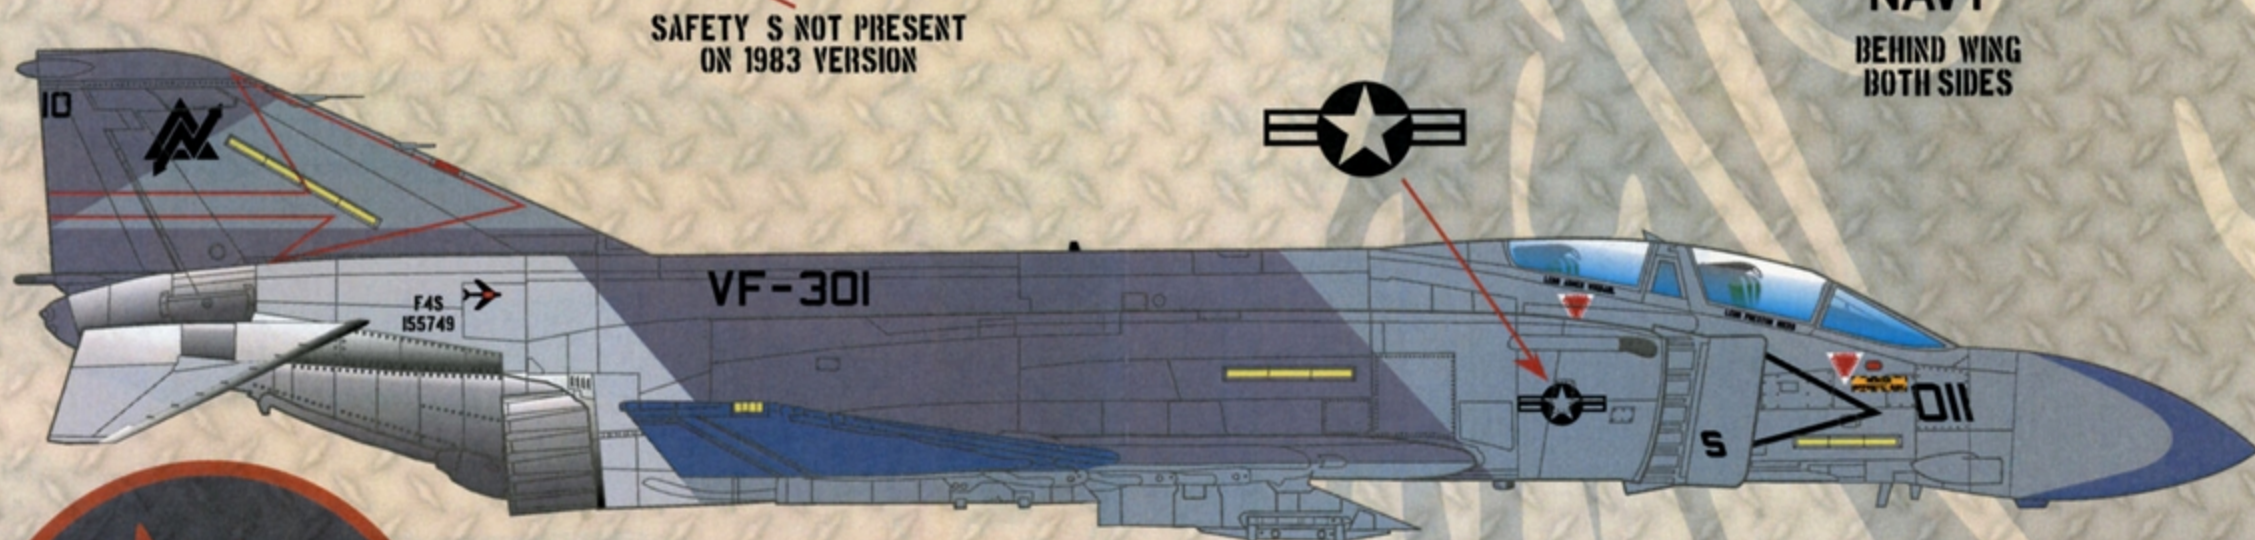

AD48-051
MSRP \$15.00

Ferris Phantoms

HEATER- FERRIS F-4S PHANTOM IIs

**AFTERBURNER
DECALS**

**F-4S
155749
1984**

-  FS 35164
-  FS 35237
-  FS 36307
-  FS 36375

**F-4S
153814
1985**

**F-4S
153904
1984**

**F-4S
155531
1985**

**F-4S
153832
1983**

CAG TR LATENDRESSE
CDR BRUCE
CREW NAMES REPEATED
ON OPPOSITE SIDE

RESCUE

BASIC WT.
FUEL ORD.
GROSS WT.
TOTAL

BOTH
SIDES

NOSE GEAR
DOOR

NAVY
BEHIND WING
BOTH SIDES

**F-4S
153882
1983**

BASIC WT.
FUEL ORD.
GROSS WT.
TOTAL

BOTH
SIDES

NAVY
BEHIND WING
BOTH SIDES

FALSE CANOPY

203 ONLY

-  FS 35164
-  FS 35237
-  FS 36307
-  FS 36375

UPPER AND LOWER VIEWS FOR