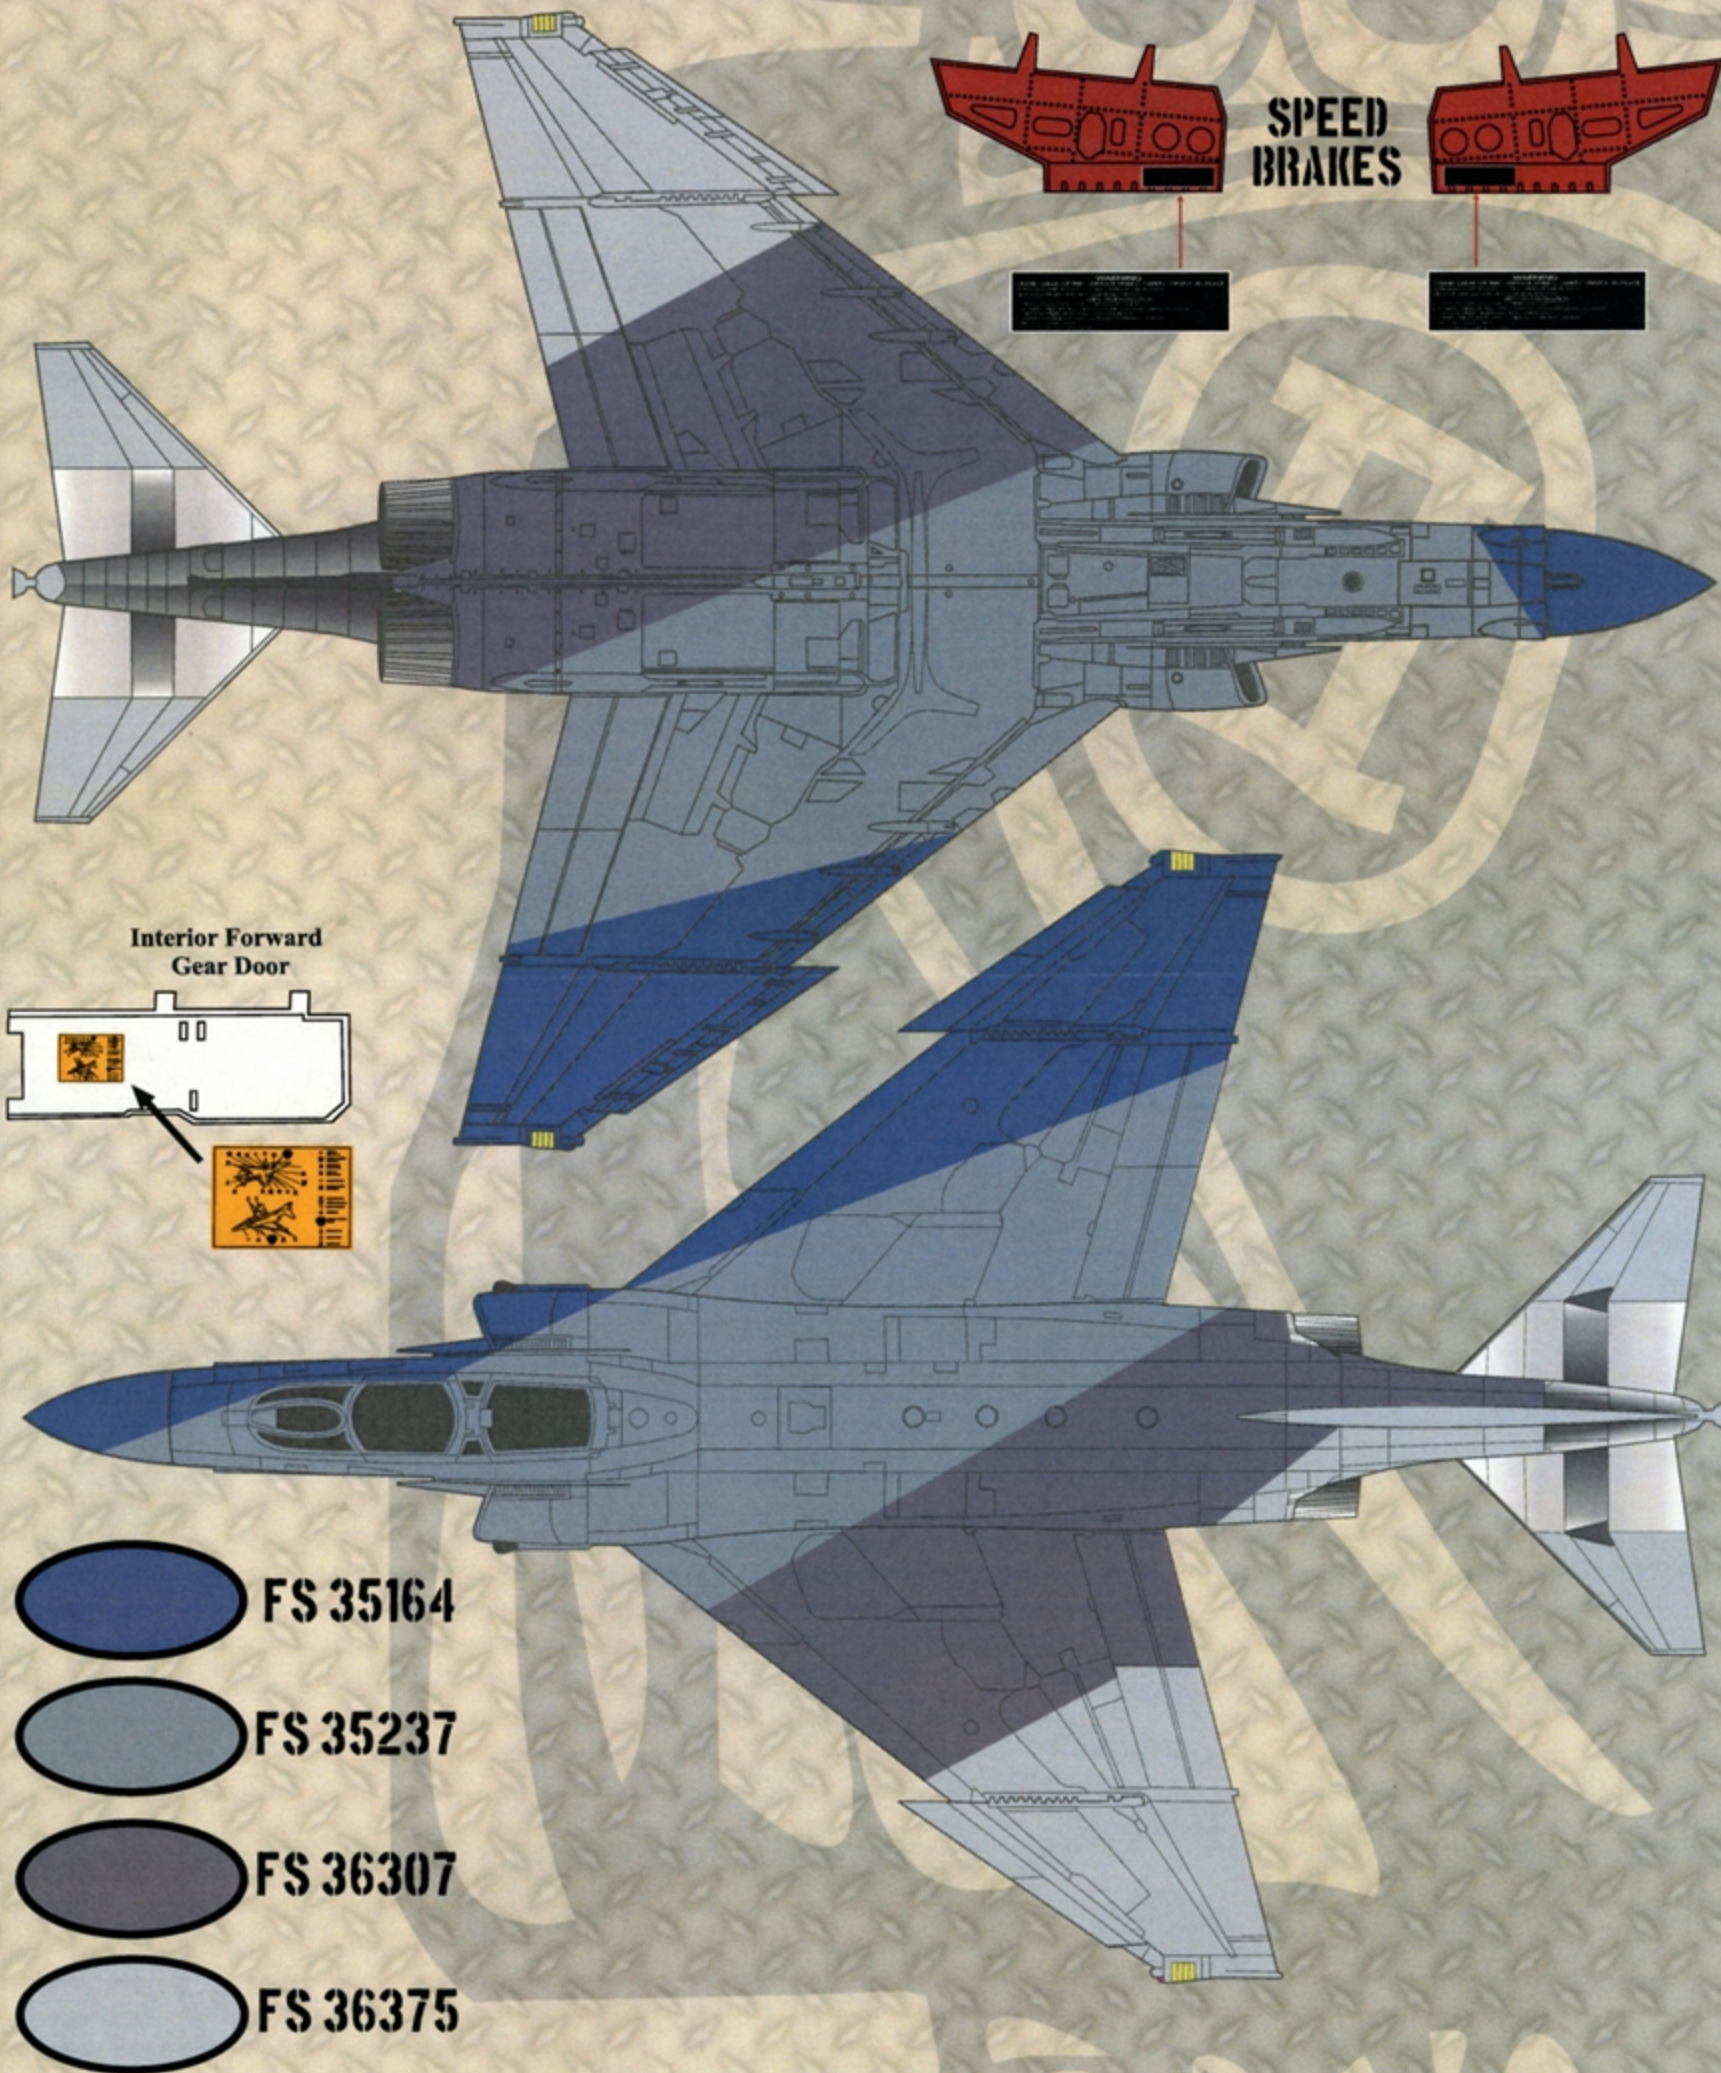

UPPER AND LOWER VIEWS FOR
155531, 153832

Interior Forward
Gear Door

**SPEED
BRAKES**

FS 35164

FS 35237

FS 36307

FS 36375