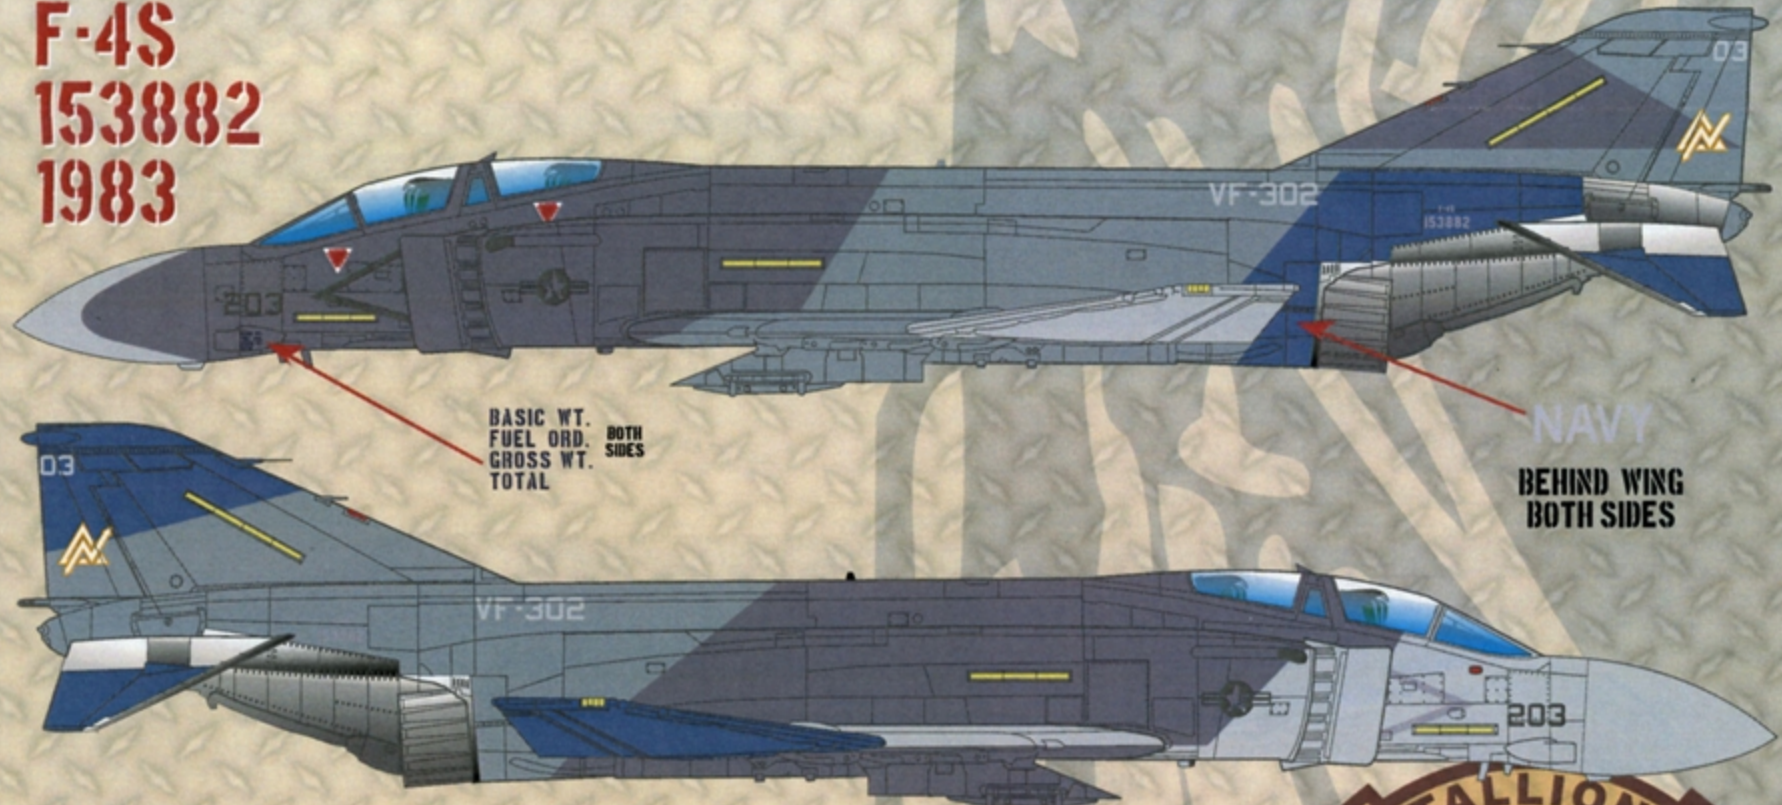

**F-4S
155531
1985**

**F-4S
153832
1983**

CAG TR LATENDRESSE
CDR BRUCE
CREW NAMES REPEATED
ON OPPOSITE SIDE

RESCUE

BASIC WT.
FUEL ORD.
GROSS WT.
TOTAL

BOTH
SIDES

NOSE GEAR
DOOR

NAVY
BEHIND WING
BOTH SIDES

**F-4S
153882
1983**

BASIC WT.
FUEL ORD.
GROSS WT.
TOTAL

BOTH
SIDES

NAVY
BEHIND WING
BOTH SIDES

FALSE CANOPY

203 ONLY

-  FS 35164
-  FS 35237
-  FS 36307
-  FS 36375

UPPER AND LOWER VIEWS FOR