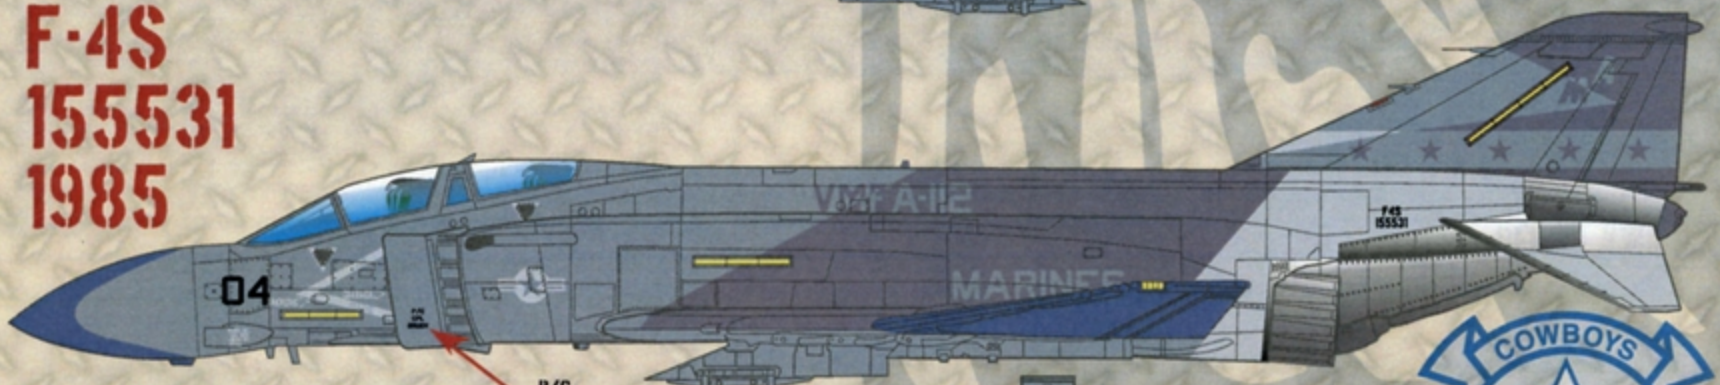

AD48-051
MSRP \$15.00

Ferris Phantoms

HEATER- FERRIS F-4S PHANTOM IIs

**AFTERBURNER
DECALS**

**F-4S
155749
1984**

-  FS 35164
-  FS 35237
-  FS 36307
-  FS 36375

**F-4S
153814
1985**

**F-4S
153904
1984**

**F-4S
155531
1985**

**F-4S
153832
1983**

CAG TR LATENDRESSE
CDR BRUCE
CREW NAMES REPEATED
ON OPPOSITE SIDE

RESCUE

BASIC WT.
FUEL ORD.
GROSS WT.
TOTAL

BOTH
SIDES

NOSE GEAR
DOOR

NAVY
BEHIND WING
BOTH SIDES