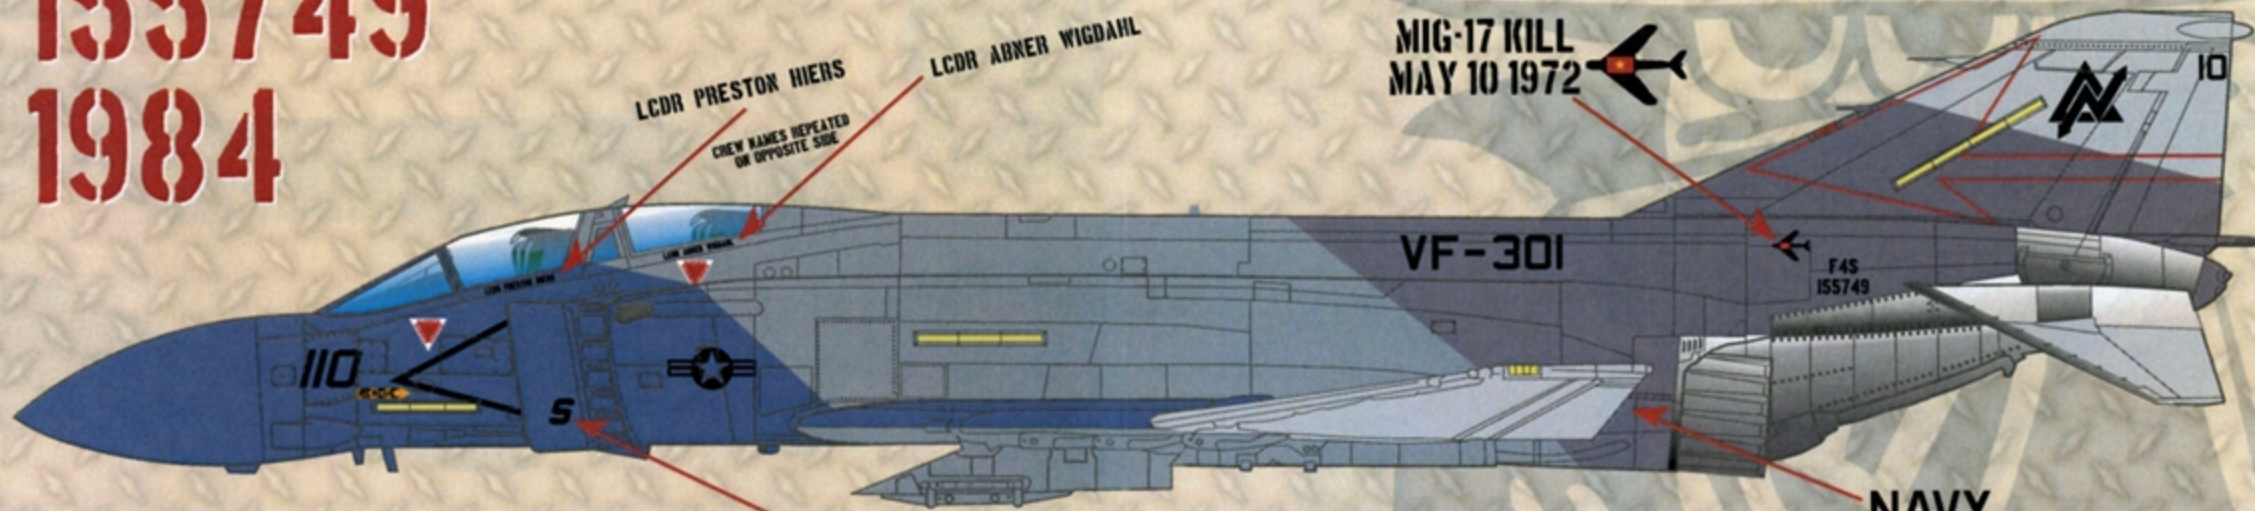

AD48-051
MSRP \$15.00

Ferris Phantoms

HEATER- FERRIS F-4S PHANTOM IIs

**AFTERBURNER
DECALS**

**F-4S
155749
1984**

-  FS 35164
-  FS 35237
-  FS 36307
-  FS 36375

**F-4S
153814
1985**

**F-4S
153904
1984**

**F-4S
155531
1985**

**F-4S
153832
1983**

CAG TR LATENDRESSE
CDR BRUCE
CREW NAMES REPEATED
ON OPPOSITE SIDE

RESCUE

BASIC WT.
FUEL ORD.
GROSS WT.
TOTAL

BOTH
SIDES

NOSE GEAR
DOOR

NAVY
BEHIND WING
BOTH SIDES

**F-4S
153882
1983**

BASIC WT.
FUEL ORD.
GROSS WT.
TOTAL

BOTH
SIDES

NAVY
BEHIND WING
BOTH SIDES

FALSE CANOPY

203 ONLY

-  FS 35164
-  FS 35237
-  FS 36307
-  FS 36375

UPPER AND LOWER VIEWS FOR