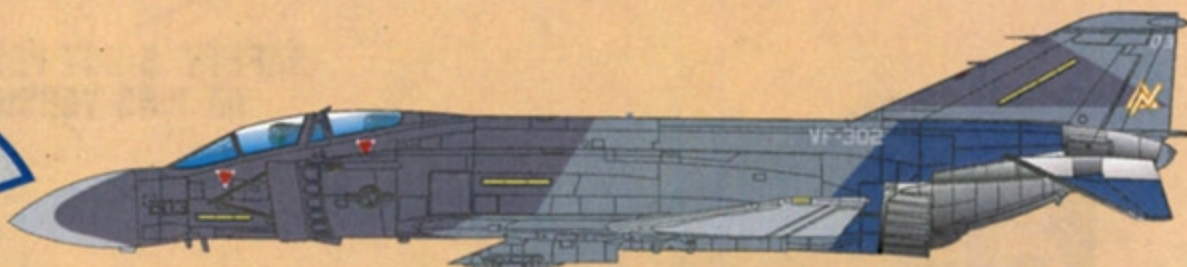

AD48-051
MSRP \$15.00

Ferris Phantoms

HEATER- FERRIS F-4S PHANTOM IIs

**AFTERBURNER
DECALS**

**F-4S
155749
1984**

-  FS 35164
-  FS 35237
-  FS 36307
-  FS 36375

**F-4S
153814
1985**

**F-4S
153904
1984**

**F-4S
155531
1985**

**F-4S
153832
1983**

CAG TR LATENDRESSE
CDR BRUCE
CREW NAMES REPEATED
ON OPPOSITE SIDE

RESCUE

BASIC WT.
FUEL ORD.
GROSS WT.
TOTAL

BOTH
SIDES

NOSE GEAR
DOOR

NAVY
BEHIND WING
BOTH SIDES

**F-4S
153882
1983**

BASIC WT.
FUEL ORD.
GROSS WT.
TOTAL

BOTH
SIDES

NAVY
BEHIND WING
BOTH SIDES

FALSE CANOPY

203 ONLY

-  FS 35164
-  FS 35237
-  FS 36307
-  FS 36375

UPPER AND LOWER VIEWS FOR