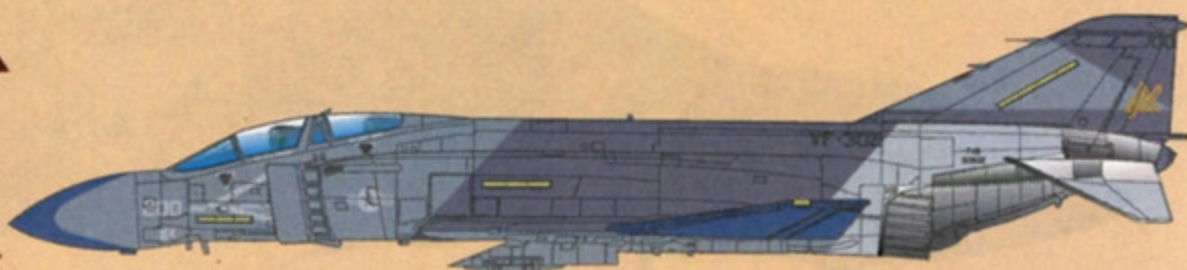

AD48-051
MSRP \$15.00

Ferris Phantoms

HEATER- FERRIS F-4S PHANTOM IIs

**AFTERBURNER
DECALS**

**F-4S
155749
1984**

-  FS 35164
-  FS 35237
-  FS 36307
-  FS 36375

**F-4S
153814
1985**

**F-4S
153904
1984**

**F-4S
155531
1985**

**F-4S
153832
1983**

CAG TR LATENDRESSE
CDR BRUCE
CREW NAMES REPEATED
ON OPPOSITE SIDE

RESCUE

BASIC WT.
FUEL ORD.
GROSS WT.
TOTAL

BOTH
SIDES

NOSE GEAR
DOOR

NAVY
BEHIND WING
BOTH SIDES

**F-4S
153882
1983**

BASIC WT.
FUEL ORD.
GROSS WT.
TOTAL

BOTH
SIDES

NAVY
BEHIND WING
BOTH SIDES

FALSE CANOPY

203 ONLY

-  FS 35164
-  FS 35237
-  FS 36307
-  FS 36375

UPPER AND LOWER VIEWS FOR