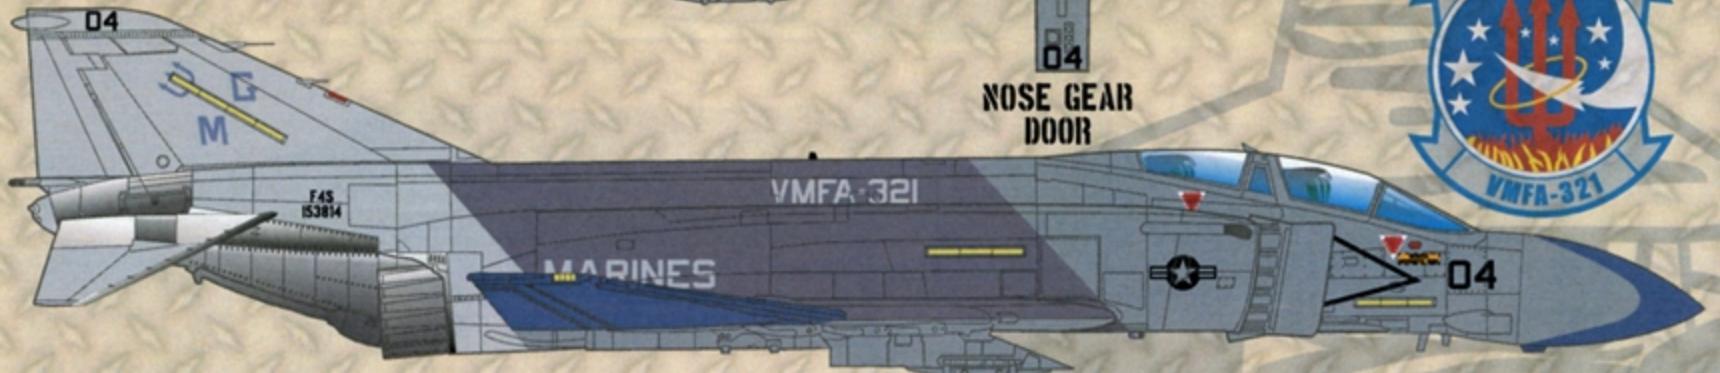

AD48-051
MSRP \$15.00

Ferris Phantoms

HEATER- FERRIS F-4S PHANTOM IIs

**AFTERBURNER
DECALS**

**F-4S
155749
1984**

-  FS 35164
-  FS 35237
-  FS 36307
-  FS 36375

**F-4S
153814
1985**

**F-4S
153904
1984**

**F-4S
155531
1985**

**F-4S
153832
1983**

CAG TR LATENDRESSE
CDR BRUCE
CREW NAMES REPEATED
ON OPPOSITE SIDE

RESCUE

BASIC WT.
FUEL ORD.
GROSS WT.
TOTAL

BOTH
SIDES

NOSE GEAR
DOOR

NAVY
BEHIND WING
BOTH SIDES

**F-4S
153882
1983**

BASIC WT.
FUEL ORD.
GROSS WT.
TOTAL

BOTH
SIDES

NAVY
BEHIND WING
BOTH SIDES

FALSE CANOPY

203 ONLY

-  FS 35164
-  FS 35237
-  FS 36307
-  FS 36375

UPPER AND LOWER VIEWS FOR