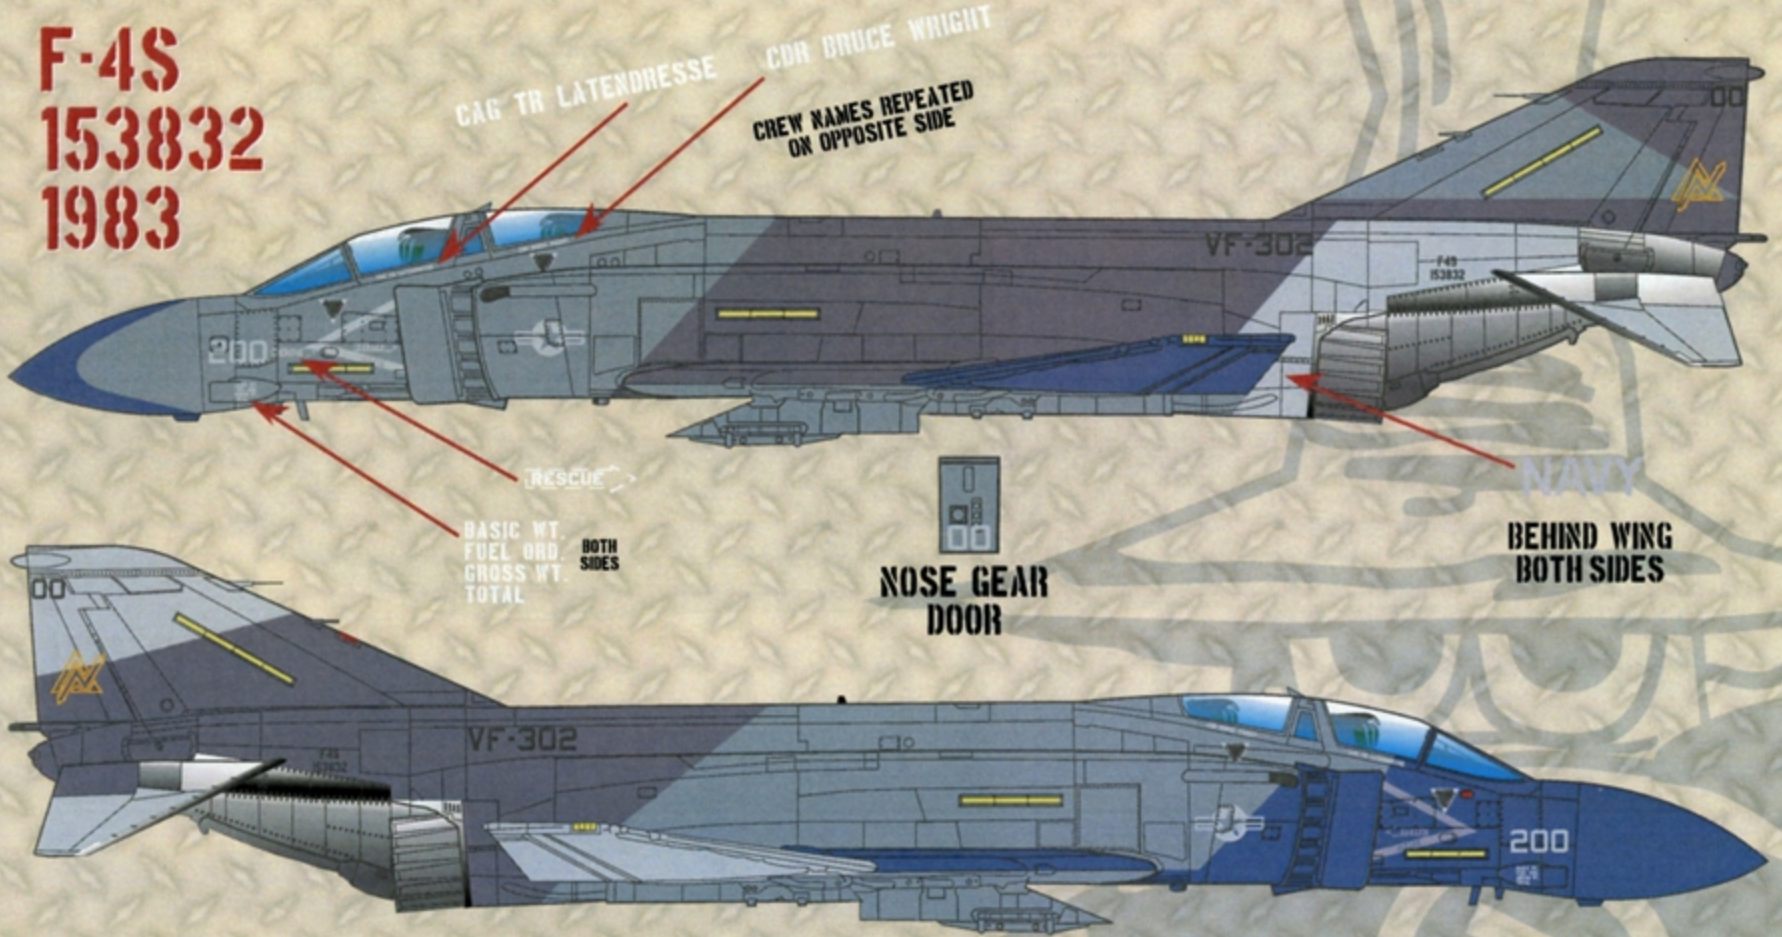

AD48-051
MSRP \$15.00

Ferris Phantoms

HEATER- FERRIS F-4S PHANTOM IIs

**AFTERBURNER
DECALS**

**F-4S
155749
1984**

-  FS 35164
-  FS 35237
-  FS 36307
-  FS 36375

**F-4S
153814
1985**

**F-4S
153904
1984**

**F-4S
155531
1985**

**F-4S
153832
1983**

CAG TR LATENDRESSE
CDR BRUCE
CREW NAMES REPEATED
ON OPPOSITE SIDE

RESCUE

BASIC WT.
FUEL ORD.
GROSS WT.
TOTAL

BOTH
SIDES

NOSE GEAR
DOOR

NAVY
BEHIND WING
BOTH SIDES

**F-4S
153882
1983**

BASIC WT.
FUEL ORD.
GROSS WT.
TOTAL

BOTH
SIDES

NAVY
BEHIND WING
BOTH SIDES

FALSE CANOPY

203 ONLY

-  FS 35164
-  FS 35237
-  FS 36307
-  FS 36375

UPPER AND LOWER VIEWS FOR