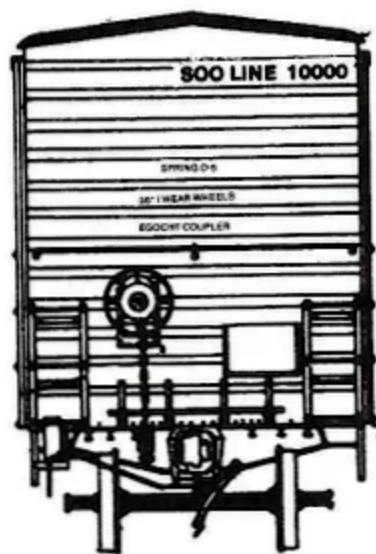

SOO LINE 57FT MECHANICAL REEFER BOX CAR; CAR IS WHITE WITH RED DOORS AND BLACK ENDS.

MAINE CENTRAL 50FT MECHANICAL REEFER BOX CAR; CAR COLOR CLOSELY APPROXIMATES FLOQUIL RR30 REEFER ORANGE .

BANGOR AND ARROOSTOOK 57FT MECHANICAL REEFER BOX CAR; CAR COLOR CLOSELY APPROXIMATES FLOQUIL RR30 REEFER ORANGE.

END VIEW

RESEARCH BY
DALE MARTIN

END VIEW

END VIEW