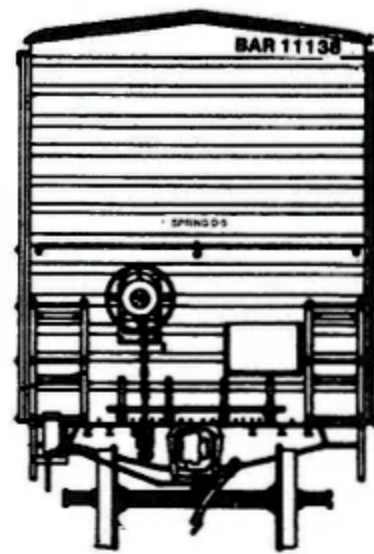

SOO LINE 57FT MECHANICAL REEFER BOX CAR; CAR IS WHITE WITH RED DOORS AND BLACK ENDS.

MAINE CENTRAL 50FT MECHANICAL REEFER BOX CAR; CAR COLOR CLOSELY APPROXIMATES FLOQUIL RR30 REEFER ORANGE .

BANGOR AND ARROOSTOOK 57FT MECHANICAL REEFER BOX CAR; CAR COLOR CLOSELY APPROXIMATES FLOQUIL RR30 REEFER ORANGE.

END VIEW

RESEARCH BY
DALE MARTIN

END VIEW

END VIEW