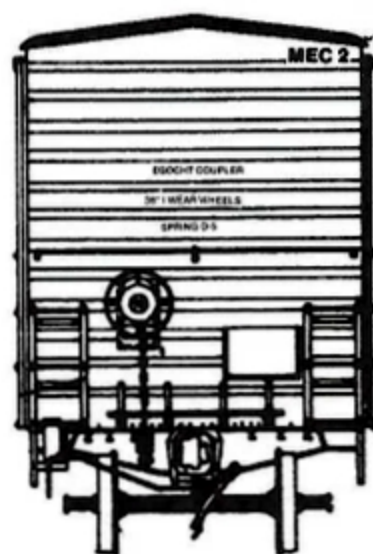

SOO LINE 57FT MECHANICAL REEFER BOX CAR; CAR IS WHITE WITH RED DOORS AND BLACK ENDS.

MAINE CENTRAL 50FT MECHANICAL REEFER BOX CAR; CAR COLOR CLOSELY APPROXIMATES FLOQUIL RR30 REEFER ORANGE .

BANGOR AND ARROOSTOOK 57FT MECHANICAL REEFER BOX CAR; CAR COLOR CLOSELY APPROXIMATES FLOQUIL RR30 REEFER ORANGE.

END VIEW

RESEARCH BY
DALE MARTIN

END VIEW

END VIEW