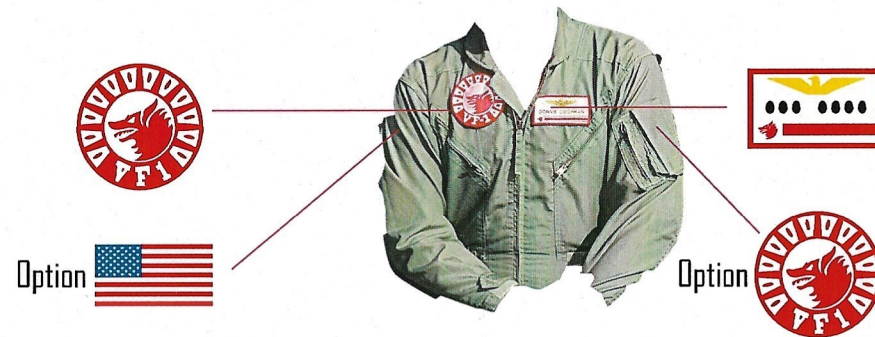

Scaled for Aerobonus AB320110 F-14 ejection seats with US NAVY pilot and operator product.

VF-1 Wolfpack Dress sewing markings:

VF-84 Jolly Rogers Dress sewing markings:

VF-111 Sundowners Dress sewing markings: