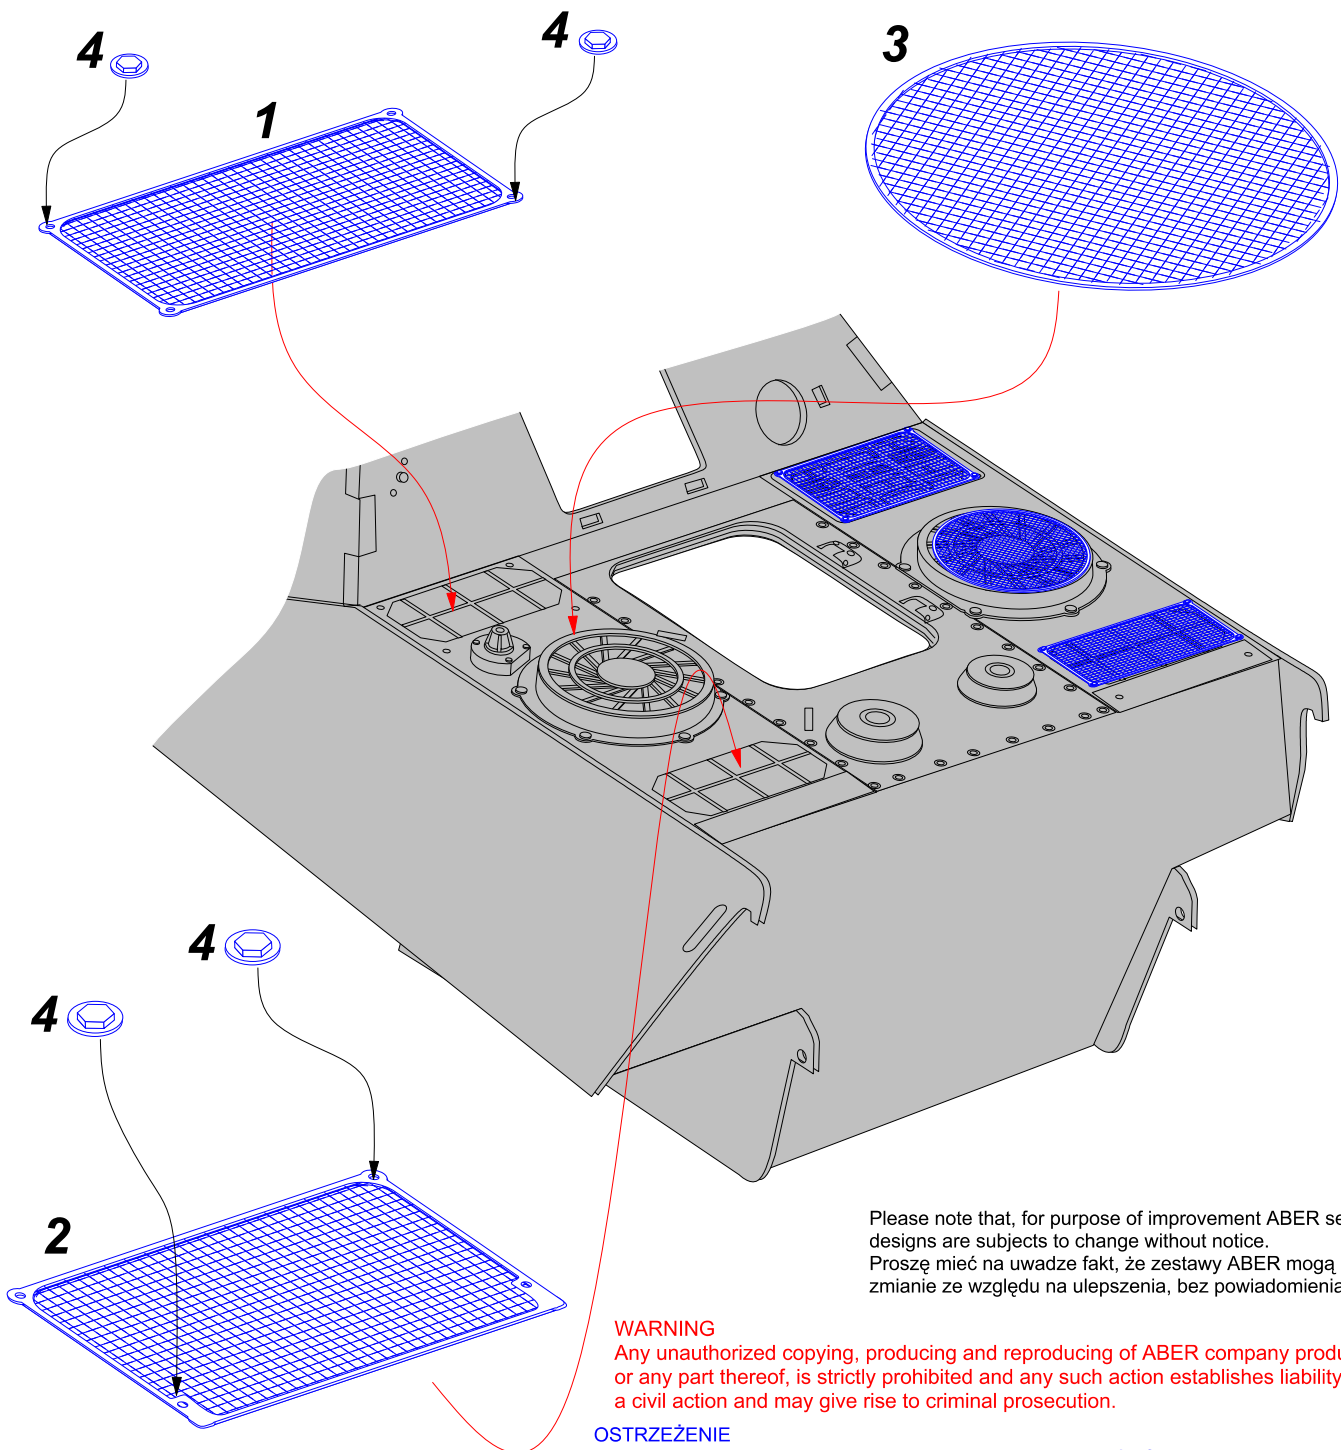

Jagdpanther early production GRILLES

(siatki)

1/35 scale update fit to Dragon models

ABER®

35 G21

WWW.ABER.NET.PL

Made in Poland © 2008

Use Cyanoacryl glue
kleić klejami cyjanoakrylowymi