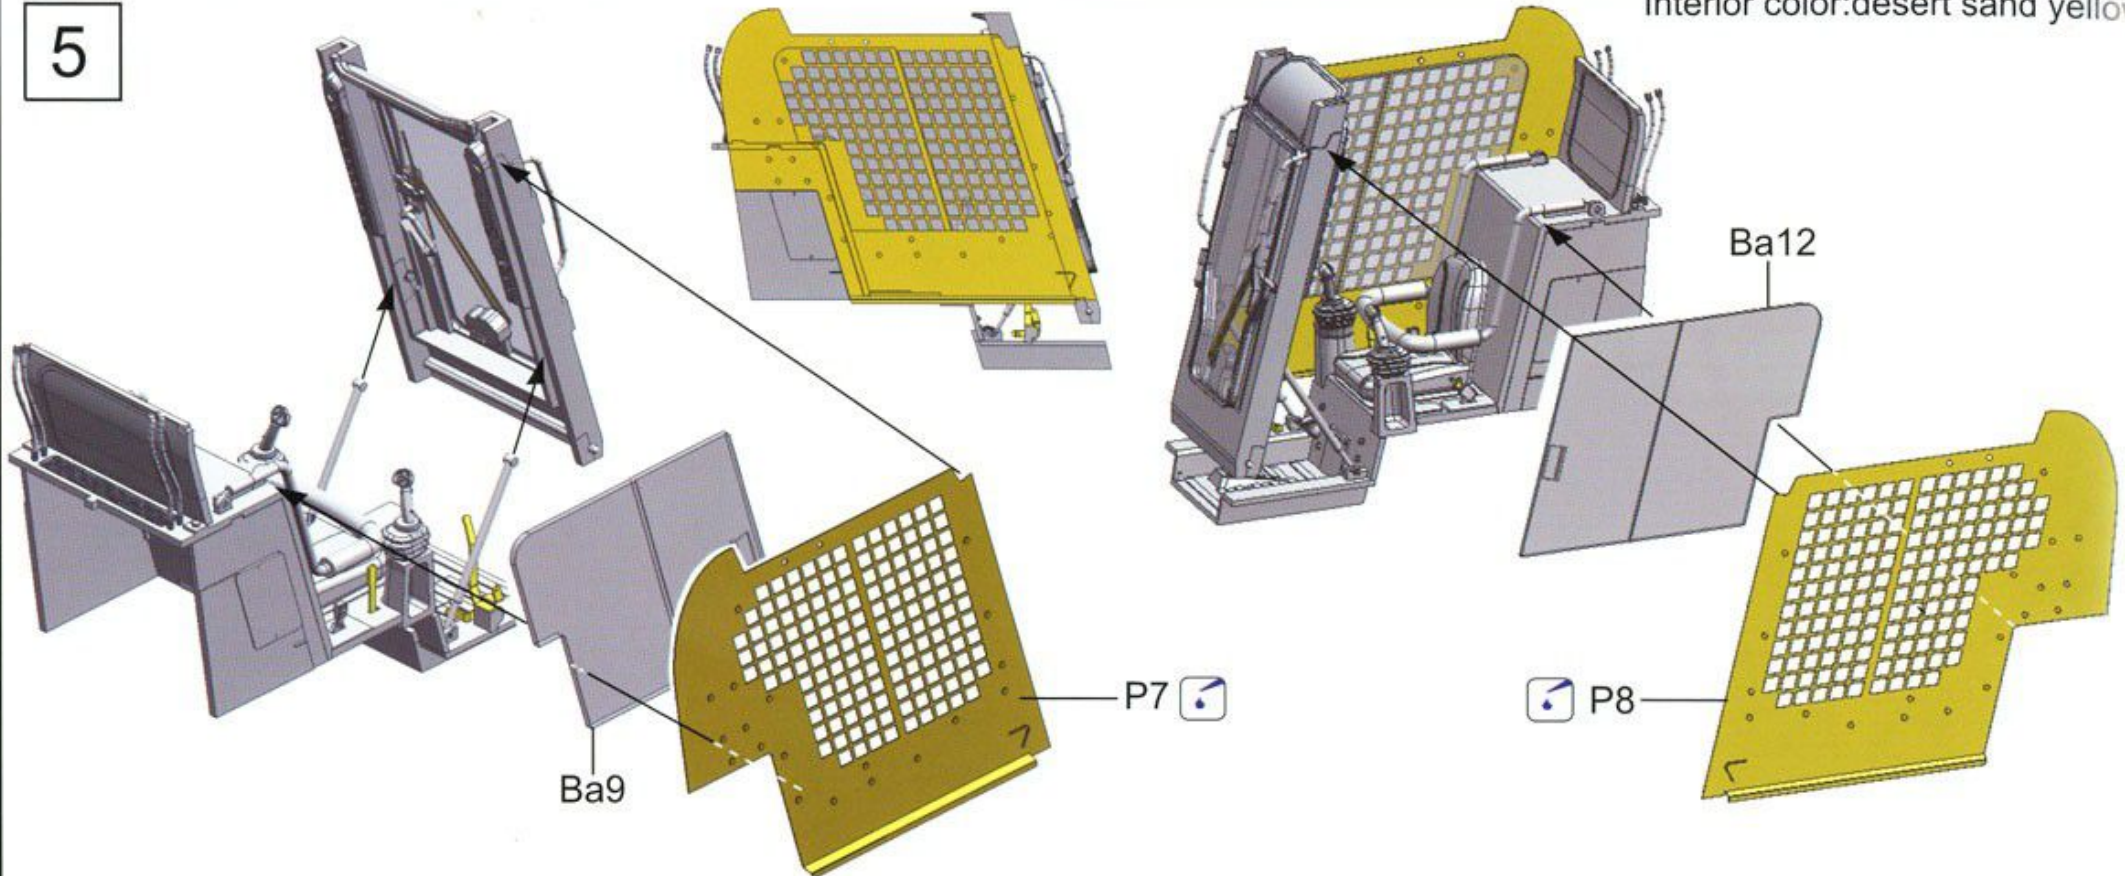

# US Army Light Type III Skid Steer Loader (M400W)

35GM0008

1/35

1

20

2

B11	B12
B13	B14
Flat black	

Interior color:desert sand yellow

5

Interior color:desert sand yellow

6

6

7

8

9

8 Both side