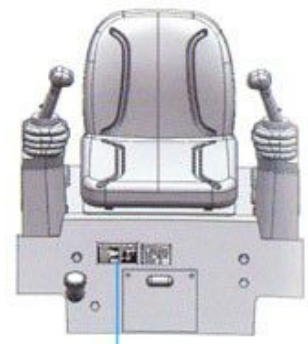

# US Army Light Type III Skid Steer Loader (M400W)

35GM0008

1/35

1

20

2

B11	B12
B13	B14
Flat black	

Interior color:desert sand yellow