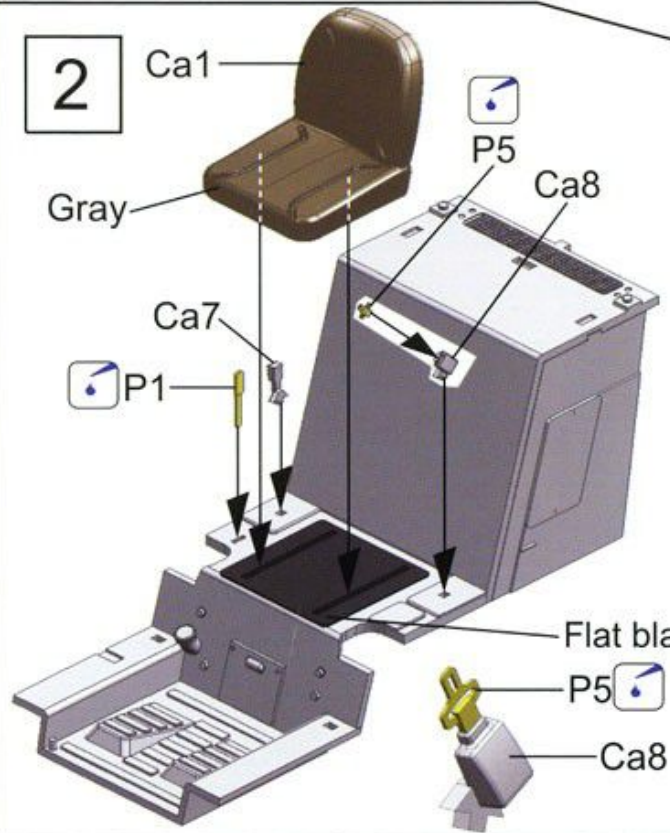

# US Army Light Type III Skid Steer Loader (M400W)

35GM0008

1/35

1

20

2

B11	B12
B13	B14
Flat black	

Interior color:desert sand yellow