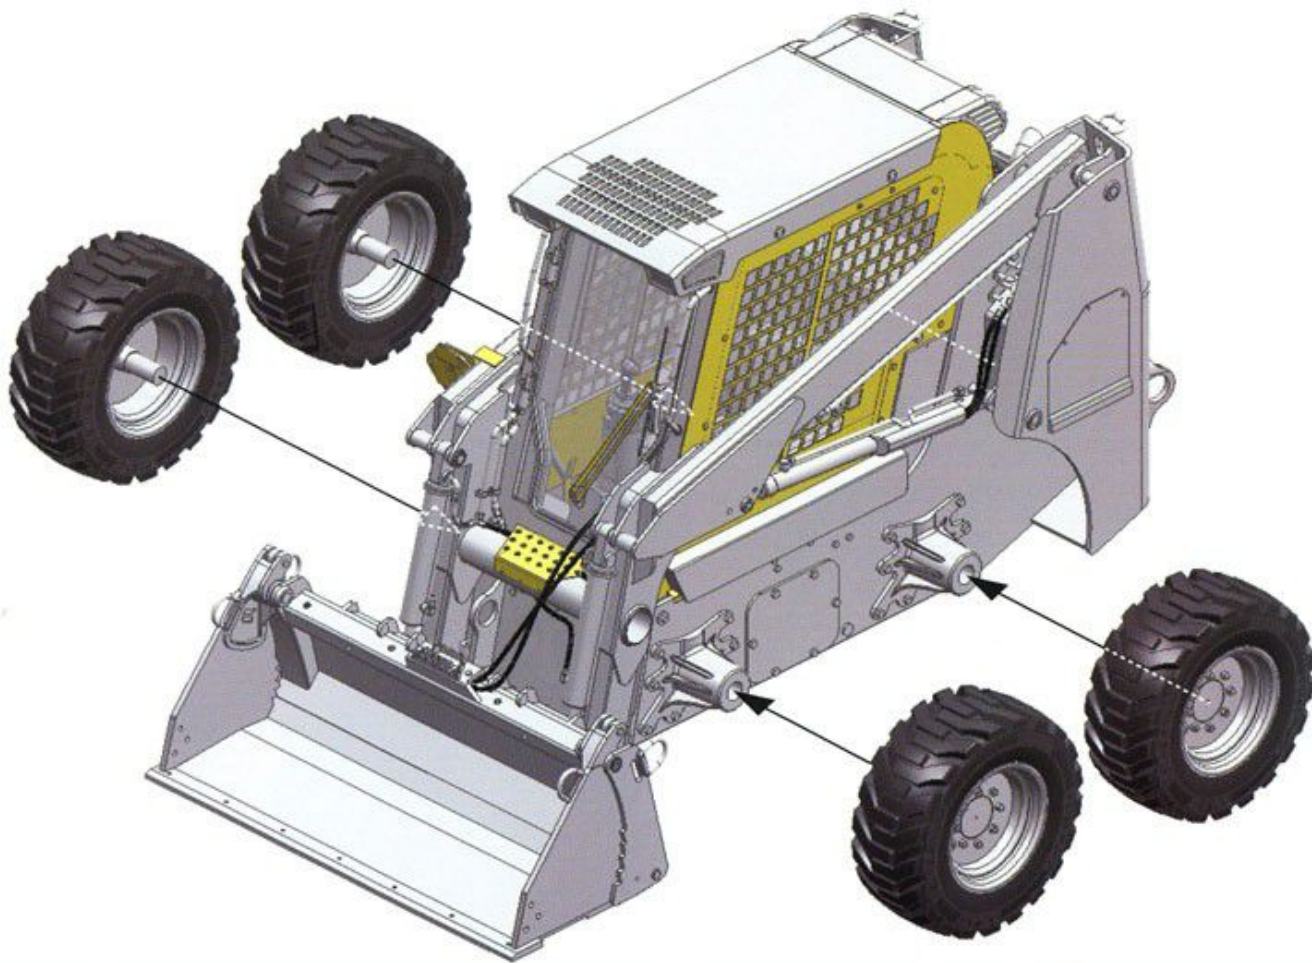

25

Ab1

Ab2

x4

Tire black