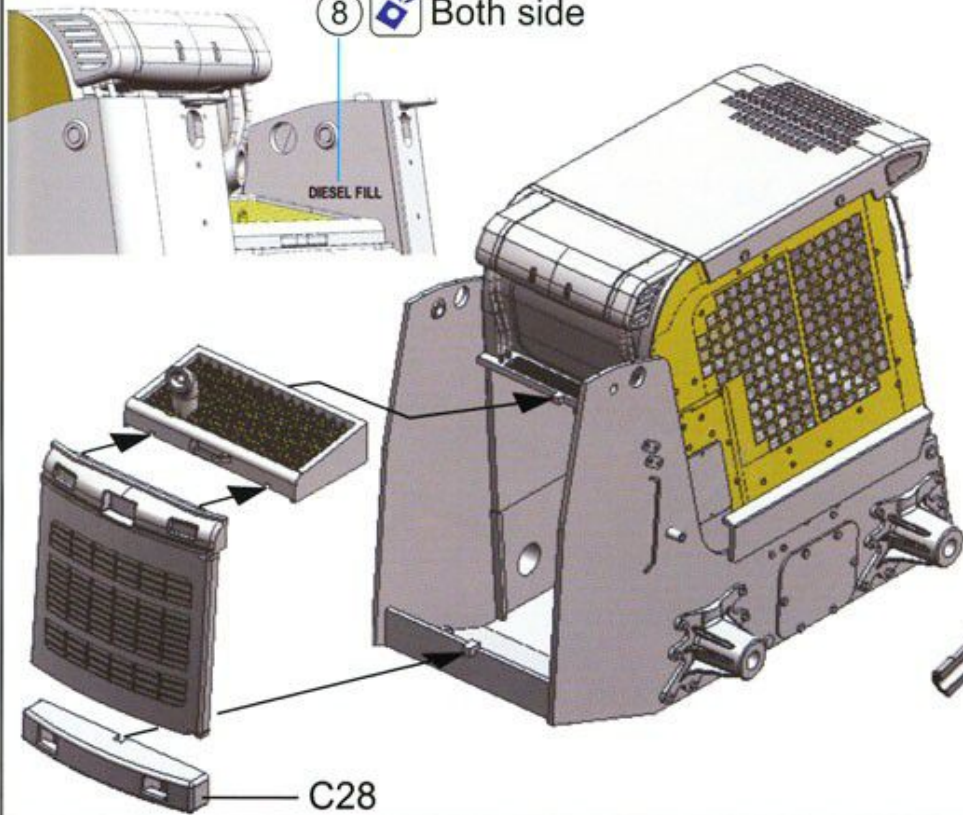

# US Army Light Type III Skid Steer Loader (M400W)

35GM0008

1/35

1

20

2

B11	B12
B13	B14
Flat black	

Interior color:desert sand yellow

5

Interior color:desert sand yellow

6

6

7

8

9

8 Both side

10

11

12

13

14

15

16

**b**