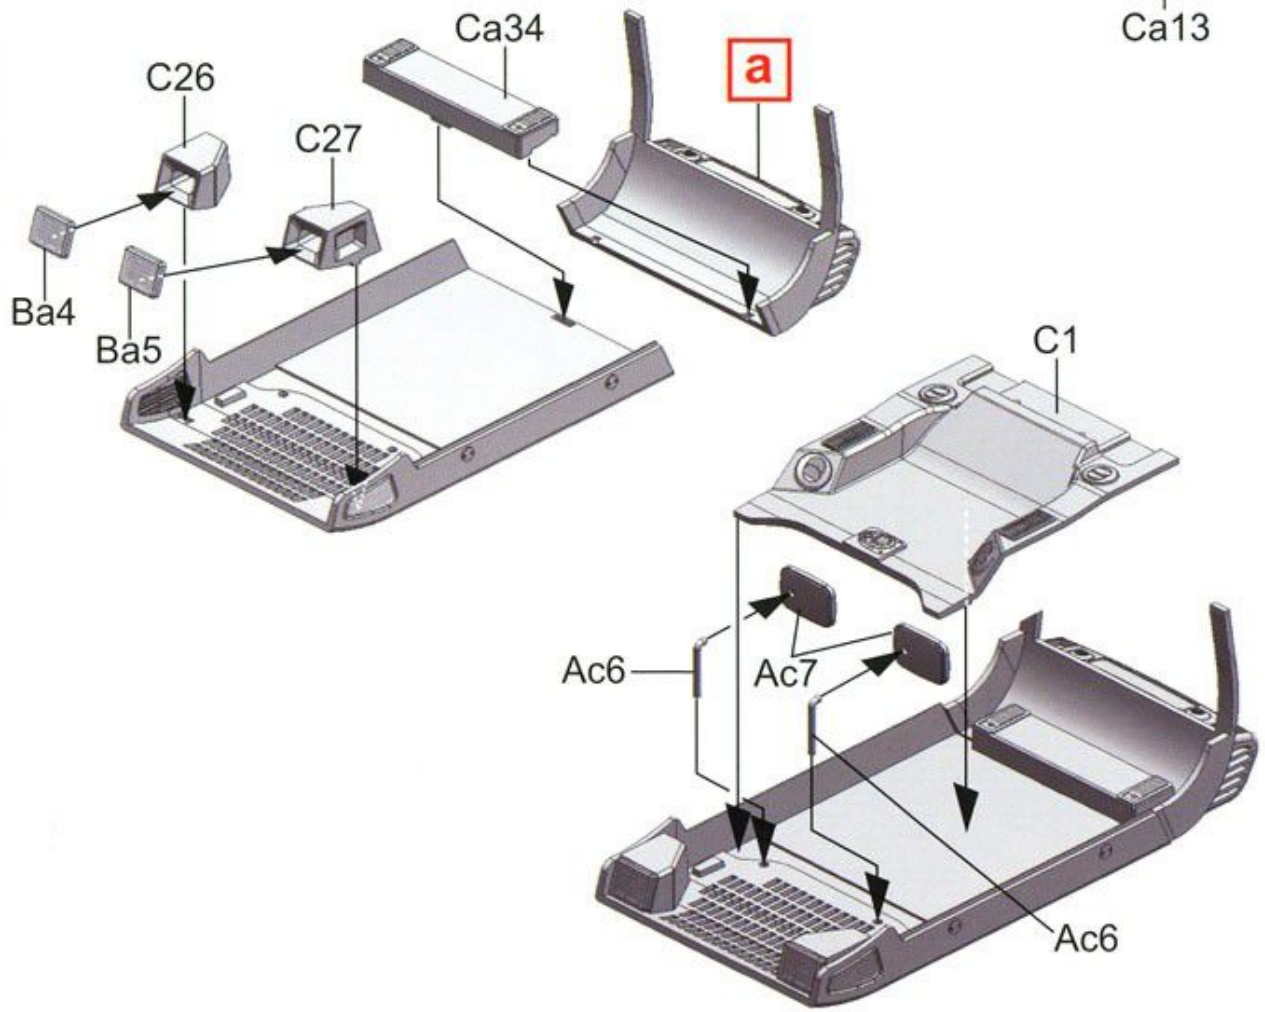

# US Army Light Type III Skid Steer Loader (M400W)

35GM0008

1/35

1

20

2

B11	B12
B13	B14
Flat black	

Interior color:desert sand yellow

5

Interior color:desert sand yellow

6

6

7

8

9

8 Both side

10

11

12

13

14

15

16

**b**