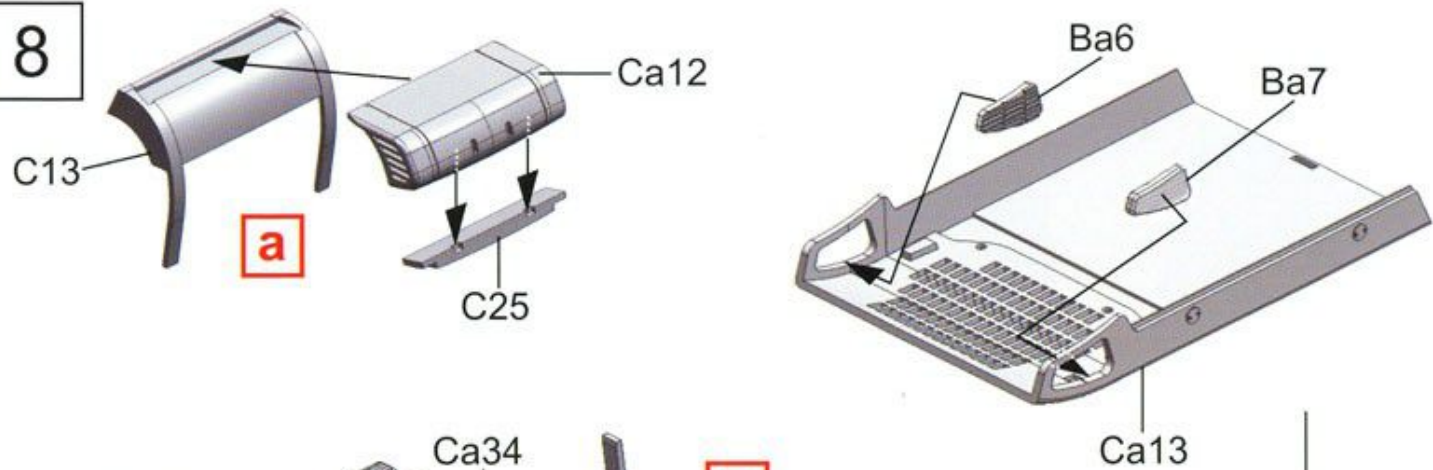

# US Army Light Type III Skid Steer Loader (M400W)

35GM0008

1/35

1

20

2

B11	B12
B13	B14
Flat black	

Interior color:desert sand yellow

5

Interior color:desert sand yellow

6

6

7

8

9

8 Both side

10

11

12

13

14

15

16

**b**