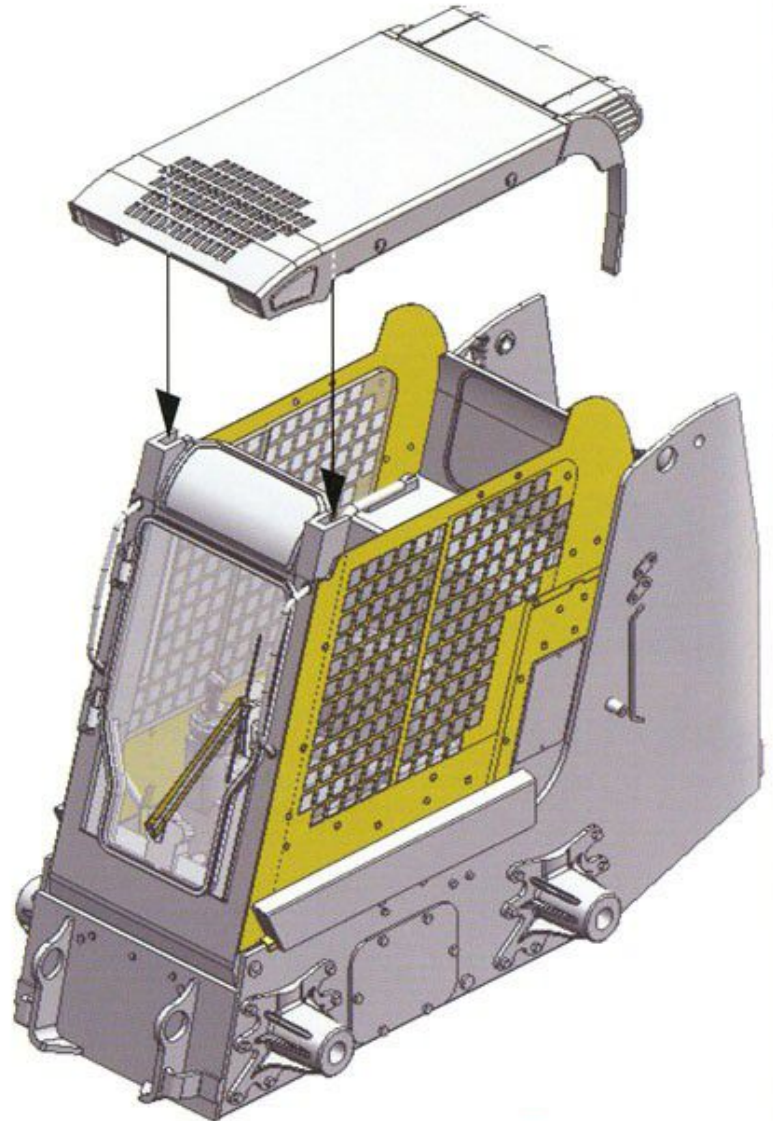

# US Army Light Type III Skid Steer Loader (M400W)

35GM0008

1/35

1

20

2

B11	B12
B13	B14
Flat black	

Interior color:desert sand yellow

5

Interior color:desert sand yellow

6

6

7

8

9

8 Both side

10

11

12

13

14

15

16

**b**