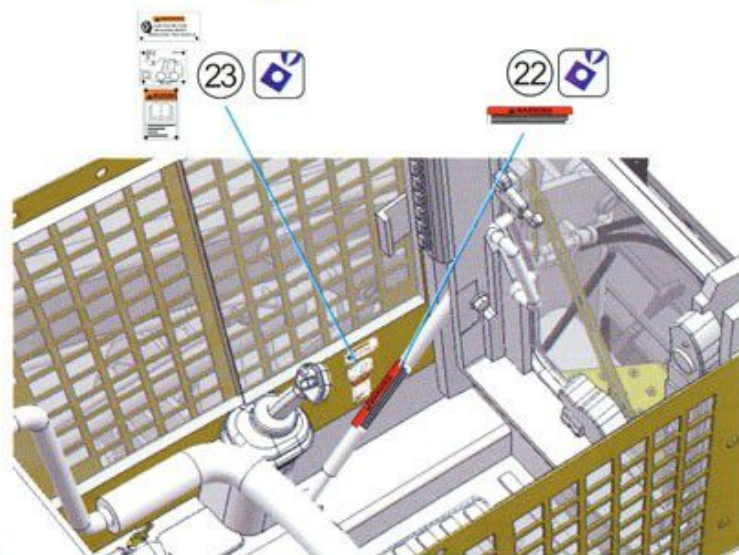

5

Interior color:desert sand yellow

6