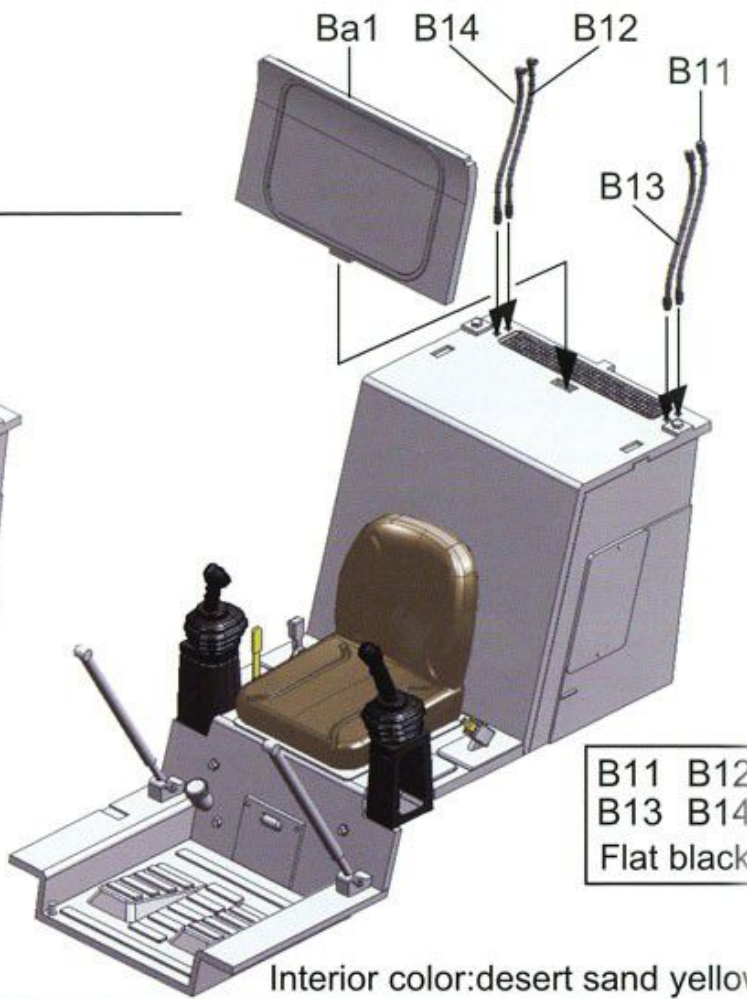

# US Army Light Type III Skid Steer Loader (M400W)

35GM0008

1/35

1

20

2

B11	B12
B13	B14
Flat black	

Interior color:desert sand yellow