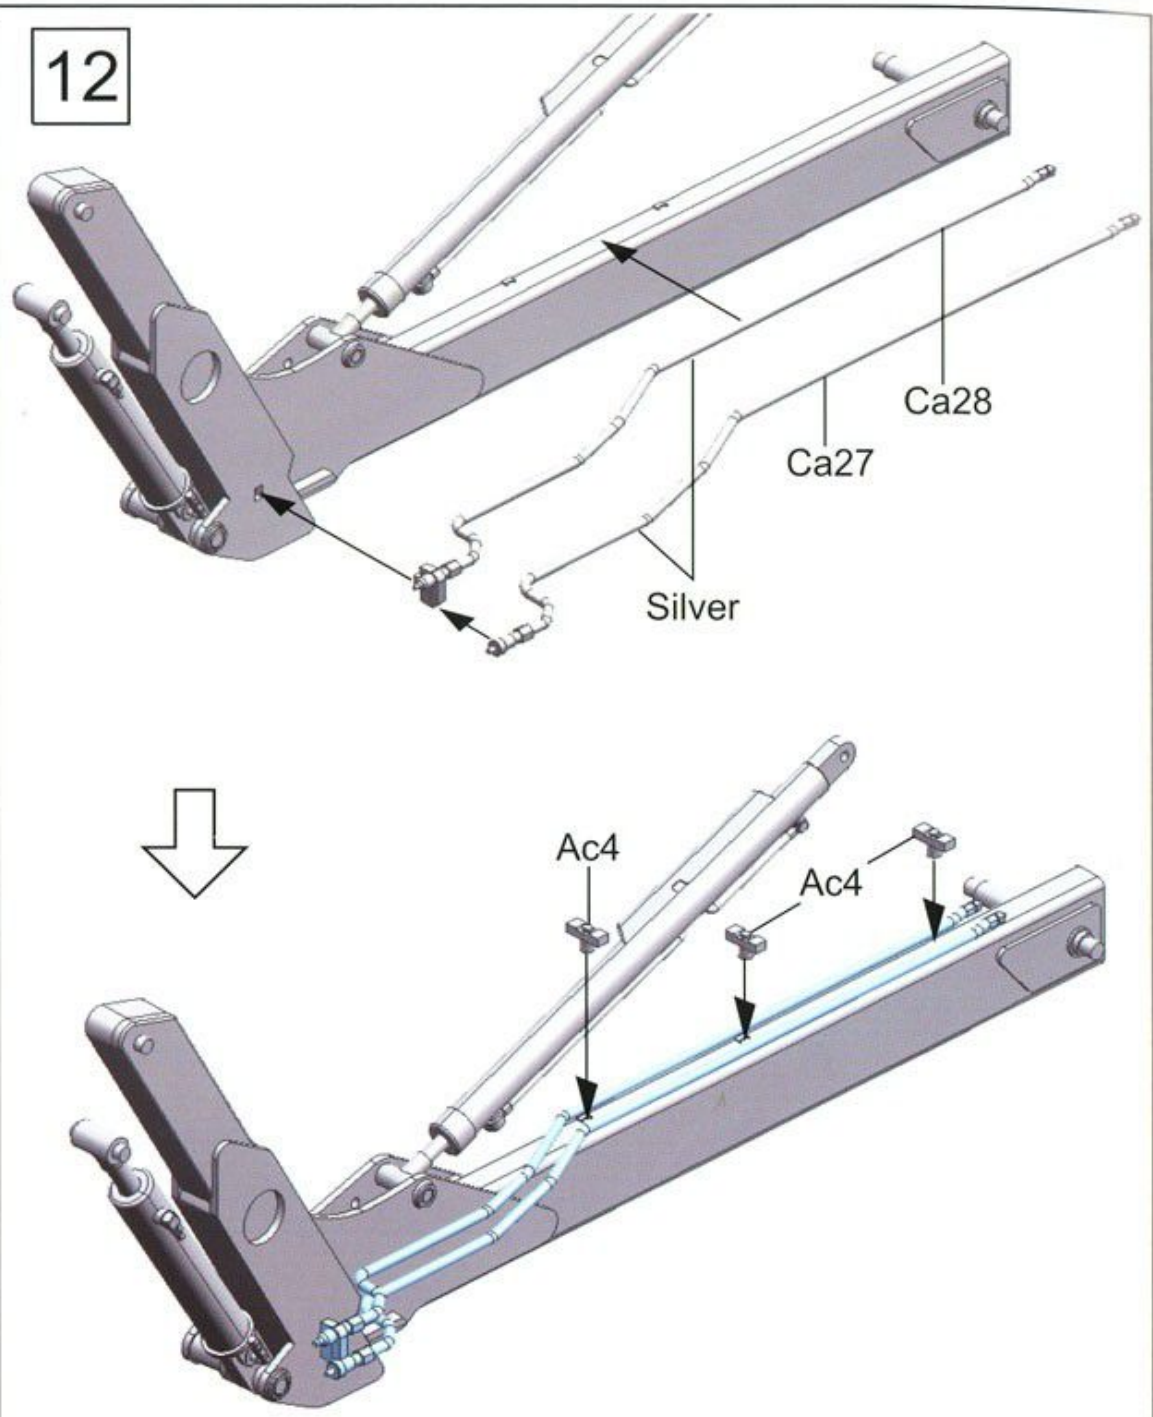

# US Army Light Type III Skid Steer Loader (M400W)

35GM0008

1/35

1

20

2

B11	B12
B13	B14
Flat black	

Interior color:desert sand yellow

10

11

12

13

14

15

16

**b**

Hose7

Hose8

(10mm) (8mm)

18

19

20

21

22

23

24

Hose (23mm)

C20

Hose (27mm)

25

Ab1

Ab2