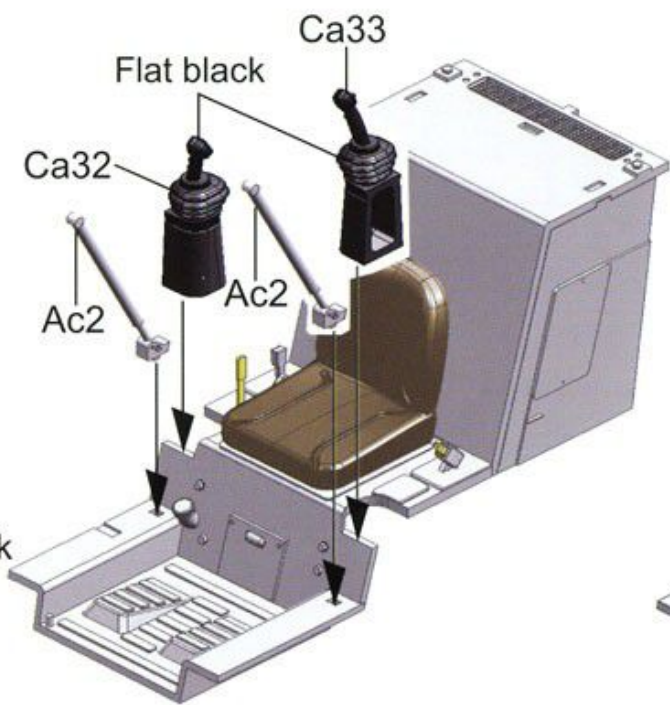

# US Army Light Type III Skid Steer Loader (M400W)

35GM0008

1/35

1

20

2

B11	B12
B13	B14
Flat black	

Interior color:desert sand yellow