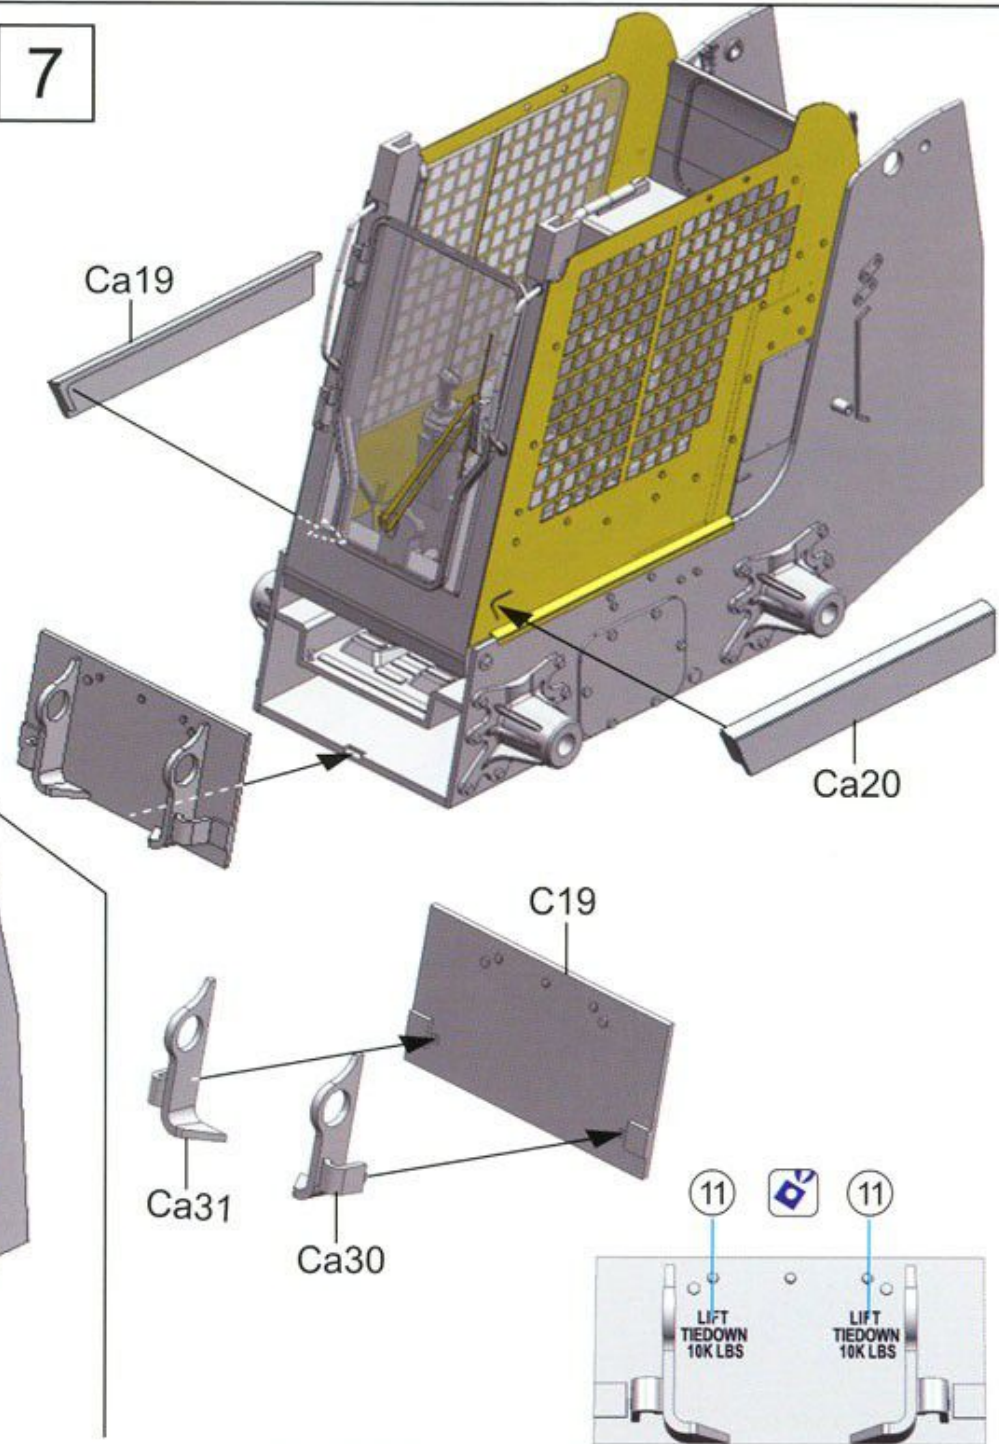

# US Army Light Type III Skid Steer Loader (M400W)

35GM0008

1/35

1

20

2

B11	B12
B13	B14
Flat black	

Interior color:desert sand yellow

5

Interior color:desert sand yellow

6

6

7

8

9

8 Both side

10

11

12

13

14

15

16

**b**

Hose7

Hose8

(10mm) (8mm)

18

19

20

21

22