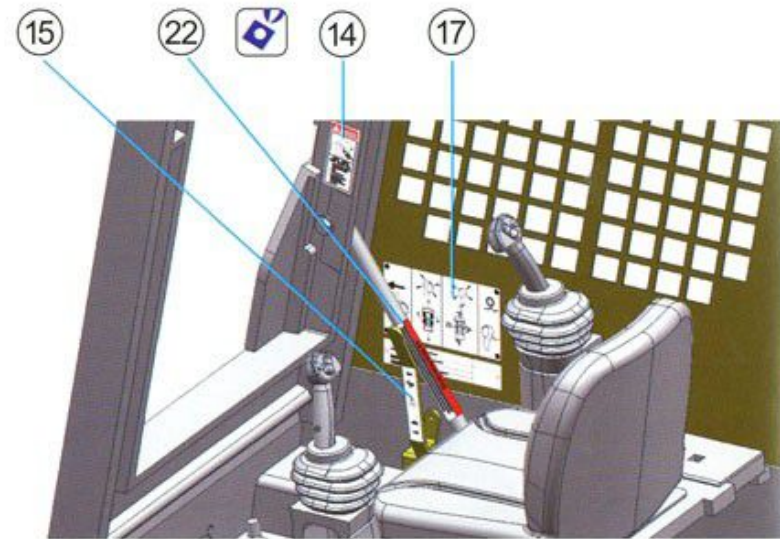

5

Interior color:desert sand yellow

6