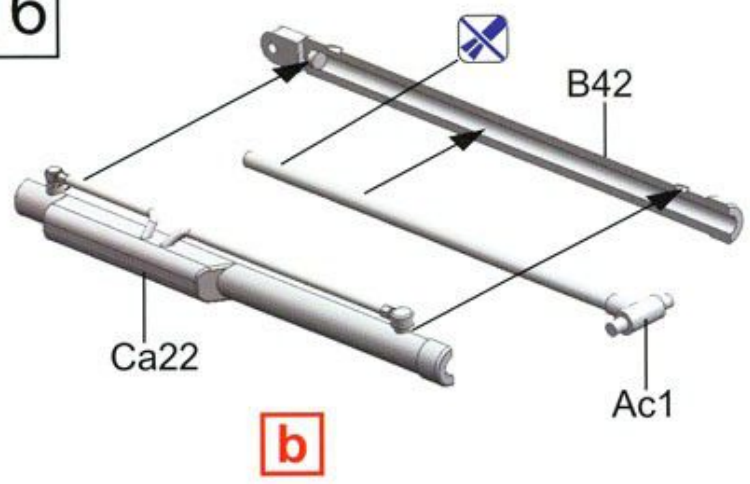

# US Army Light Type III Skid Steer Loader (M400W)

35GM0008

1/35

1

20

2

B11	B12
B13	B14
Flat black	

Interior color:desert sand yellow

10

11

12

13

14

15

16

**b**