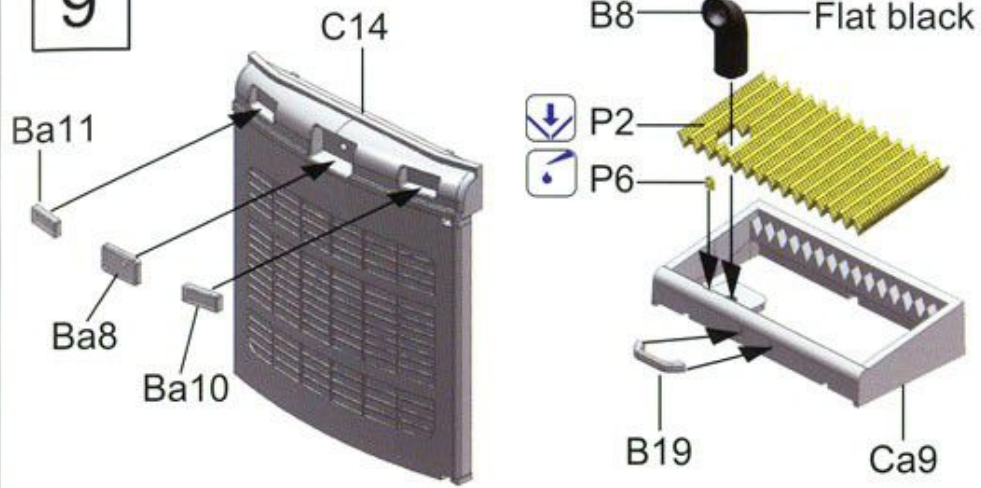

# US Army Light Type III Skid Steer Loader (M400W)

35GM0008

1/35

1

20

2

B11	B12
B13	B14
Flat black	

Interior color:desert sand yellow

5

Interior color:desert sand yellow

6

6

7

8

9

8 Both side

10

11

12

13

14

15

16

**b**