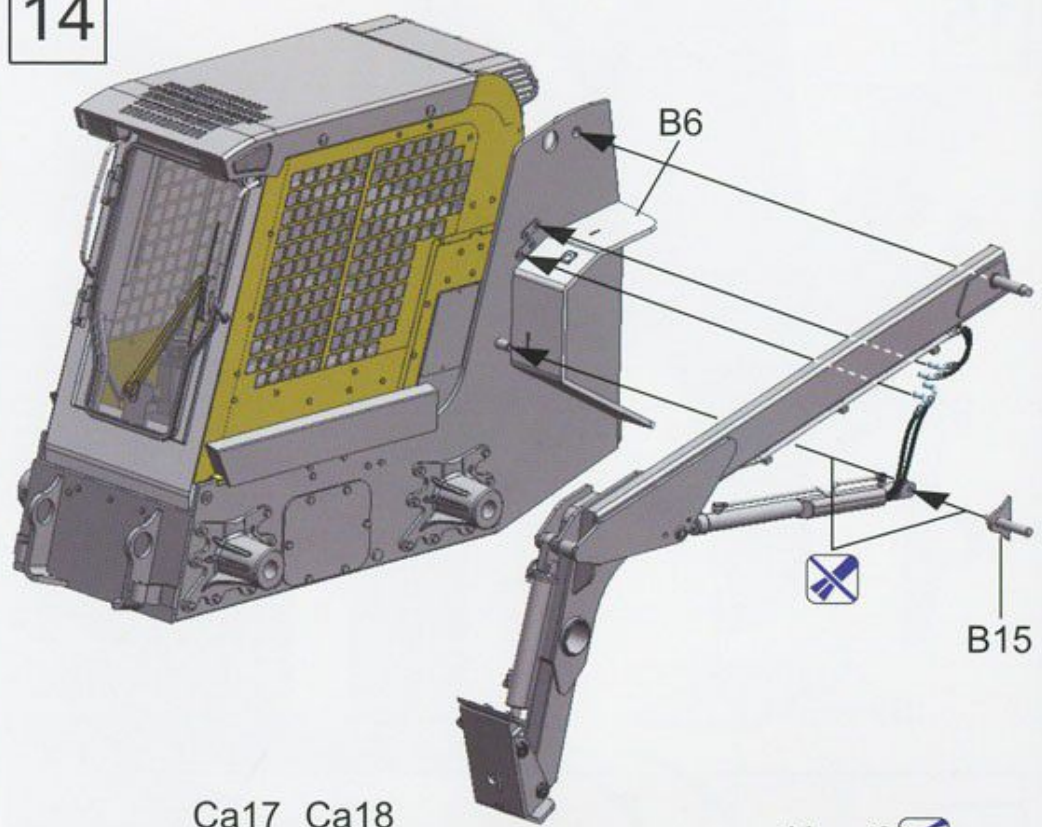

# US Army Light Type III Skid Steer Loader (M400W)

35GM0008

1/35

1

20

2

B11	B12
B13	B14
Flat black	

Interior color:desert sand yellow

10

11

12

13

14

15

16

**b**