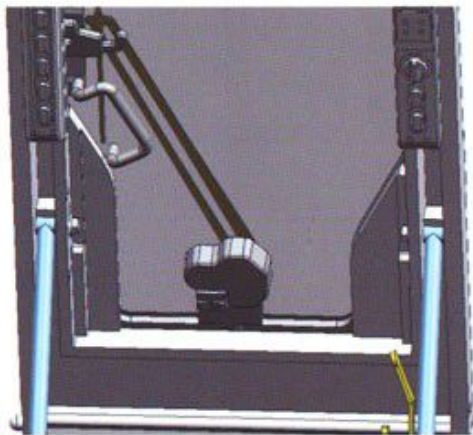

5

Interior color:desert sand yellow

6