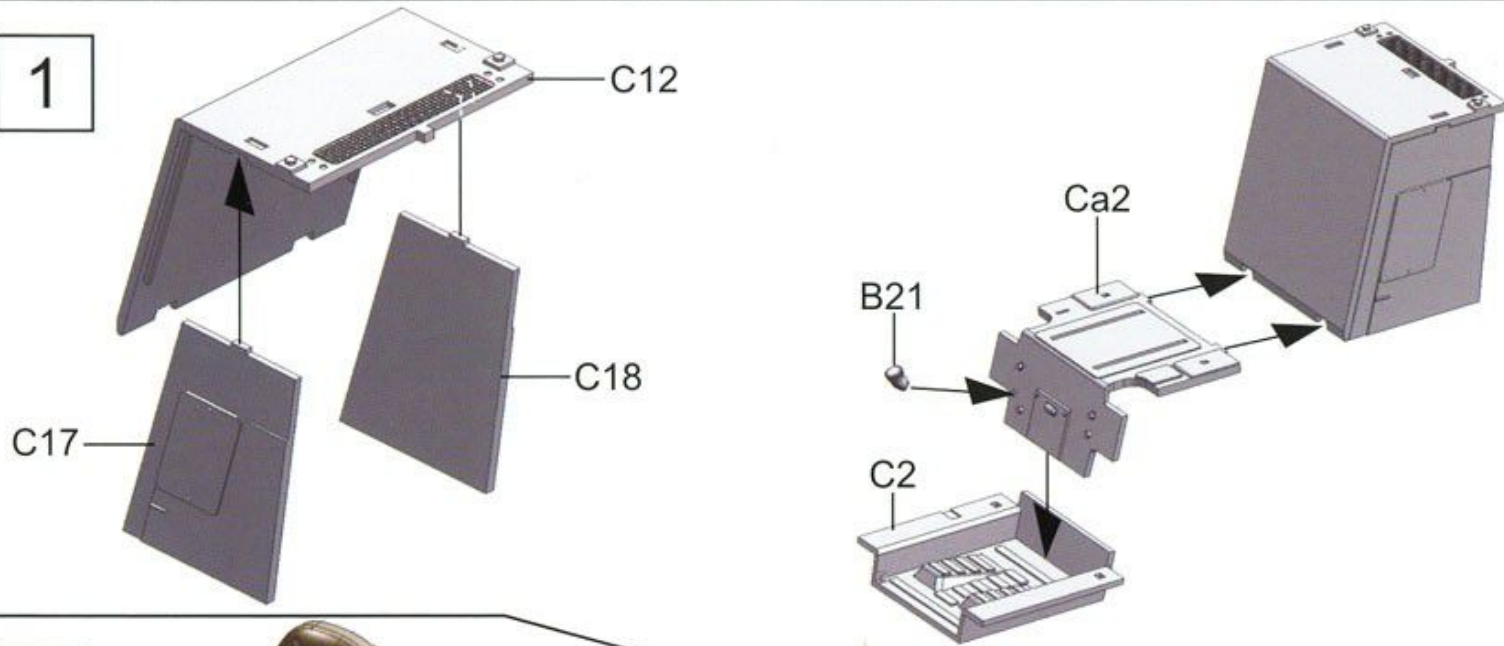

# US Army Light Type III Skid Steer Loader (M400W)

35GM0008

1/35

1

20

2

B11	B12
B13	B14
Flat black	

Interior color:desert sand yellow

5

Interior color:desert sand yellow

6

6

7

8

9

8 Both side