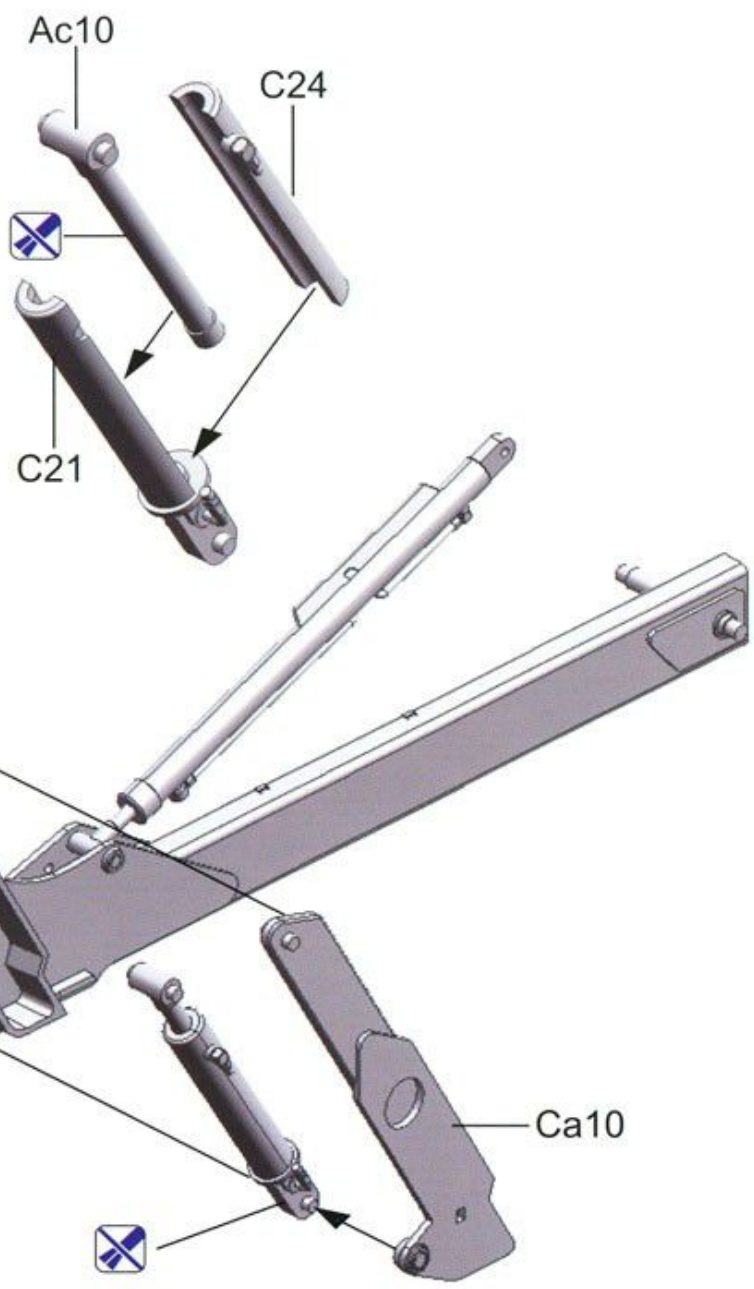

# US Army Light Type III Skid Steer Loader (M400W)

35GM0008

1/35

1

20

2

B11	B12
B13	B14
Flat black	

Interior color:desert sand yellow

10

11

12

13

14

15

16

**b**

Hose7

Hose8

(10mm) (8mm)

18

19

20

21

22

23

24

Hose (23mm)

C20

Hose (27mm)

25

Ab1

Ab2