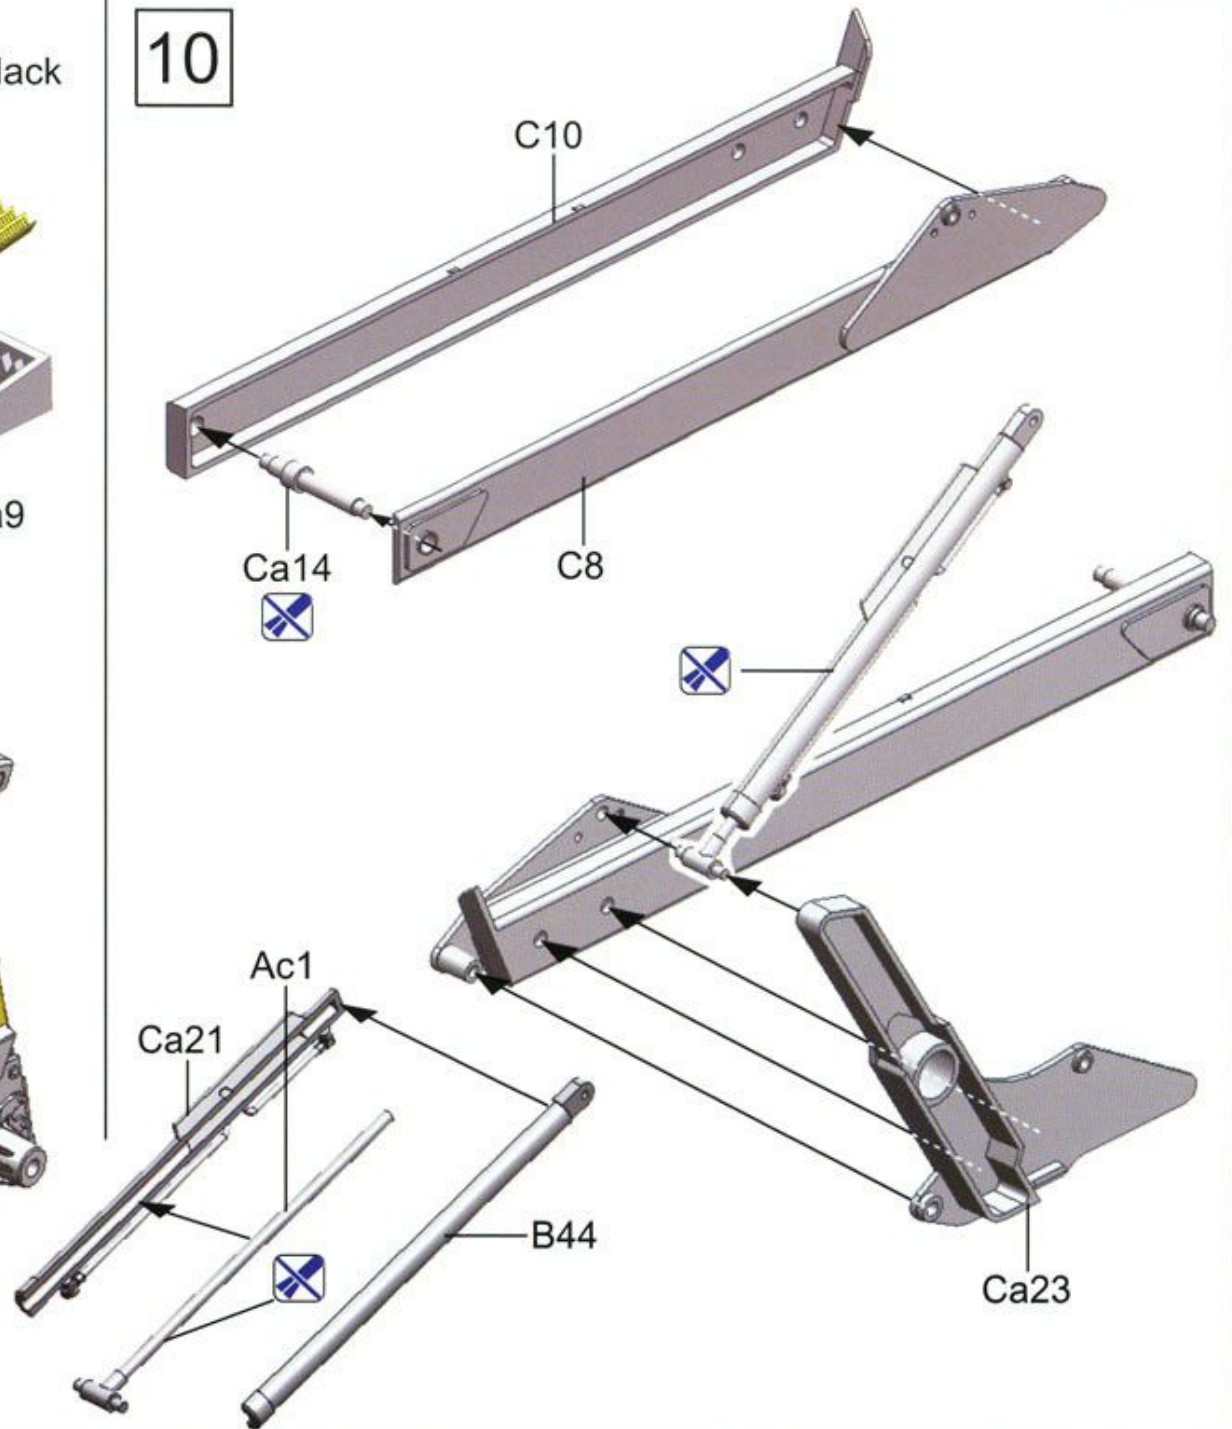

# US Army Light Type III Skid Steer Loader (M400W)

35GM0008

1/35

1

20

2

B11	B12
B13	B14
Flat black	

Interior color:desert sand yellow

10

11

12

13

14

15

16

**b**

Hose7

Hose8

(10mm) (8mm)

18

19

20

21

22