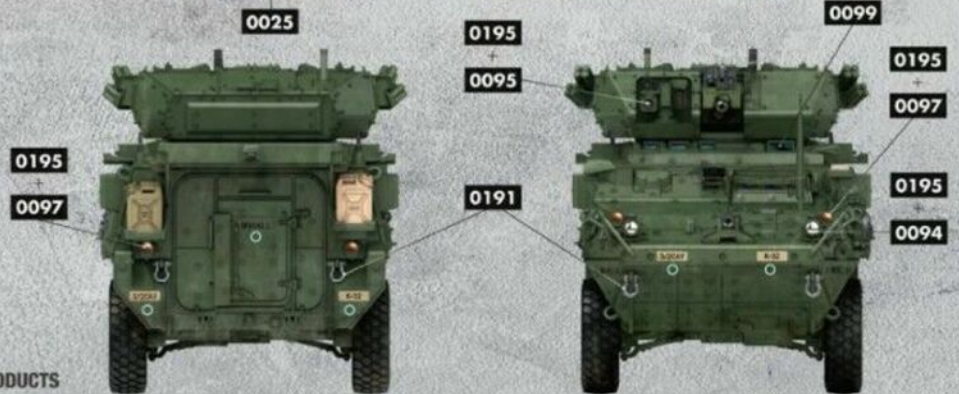

STRYKER M1296 DRAGOON

S2

PAINTING AND MARKING GUIDE

REF: TK7007

A.MIG-0025 US Modern Vehicles FS 33446	A.MIG-0033 Rubber & Tires	A.MIG-0038 Light Wood	A.MIG-0045 Gun Metal
A.MIG-0049 Red	A.MIG-0065 Forest Green FS 34102	A.MIG-0093 Crystal Red	A.MIG-0094 Crystal Glass
A.MIG-0095 Crystal Smoke	A.MIG-0097 Crystal Orange	A.MIG-0099 Crystal Black Blue	A.MIG-0191 Steel
A.MIG-0195 Silver			

MVOALL
MVOALL
MVOALL
3/2CAV
3/2CAV
K-32
K-32

1. **1 GENERAL WASH**
   A.MIG-1008 Dark Wash
2. **2 FILTER**
   A.MIG-1508 Green for Grey Green
3. **3 STREAKING**
   A.MIG-1253 Streakingbrusher Grime
4. **4 WHEELS WASH**
   A.MIG-1403 Earth
5. **5 RAINMARKS**
   A.MIG-1208 Rainmarks Effects
6. **6 DUST**
   A.MIG-3030 Factory Dirt
   Ground Pigment
7. **7 MUD**
   A.MIG-1703 Moist Ground
8. **8 SPLASHES**
   A.MIG-1752 Loose Ground
9. **9 FUEL**
   A.MIG-1409 Fuel Stains
10. **10 OIL**
    A.MIG-1408 Fresh Engine Oil

WEATHERING STEPS WITH AMMO PRODUCTS