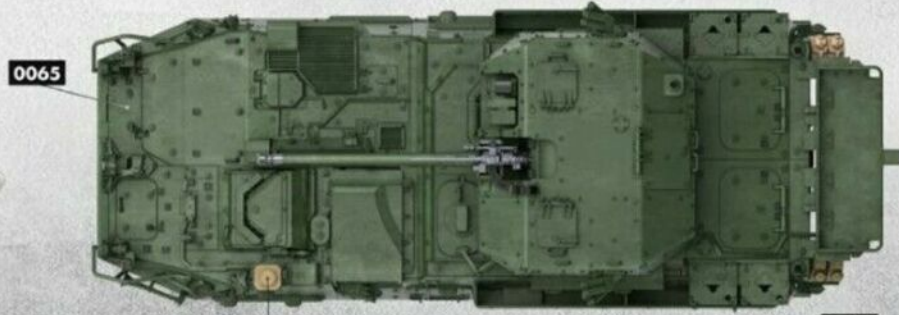

1. **1 GENERAL WASH**
   A.MIG-1008 Dark Wash
2. **2 FILTER**
   A.MIG-1508 Green for Grey Green
3. **3 STREAKING**
   A.MIG-1253 Streakingbrusher Grime
4. **4 WHEELS WASH**
   A.MIG-1403 Earth
5. **5 RAINMARKS**
   A.MIG-1208 Rainmarks Effects
6. **6 DUST**
   A.MIG-3030 Factory Dirt
   Ground Pigment
7. **7 MUD**
   A.MIG-1703 Moist Ground
8. **8 SPLASHES**
   A.MIG-1752 Loose Ground
9. **9 FUEL**
   A.MIG-1409 Fuel Stains
10. **10 OIL**
    A.MIG-1408 Fresh Engine Oil

WEATHERING STEPS WITH AMMO PRODUCTS