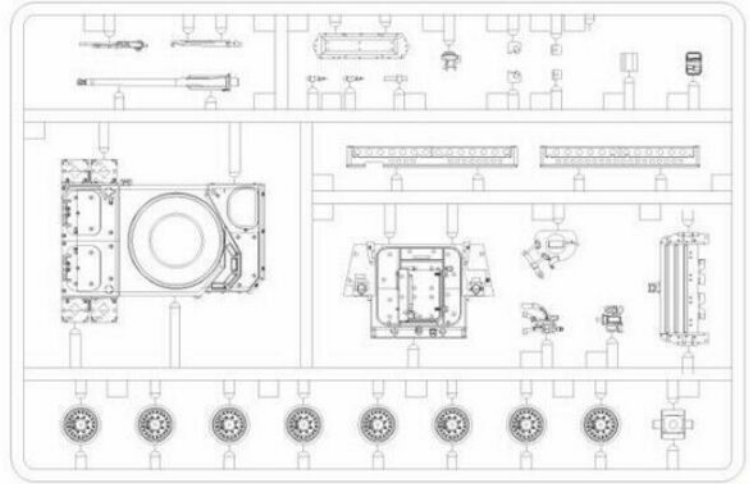

# STRYKER M1296 DRAGOON

INFANTRY CARRIER 斯崔克车族M1296龙骑兵步兵战车

Decal

A

C

F

G

OPEN HOLE  
开孔