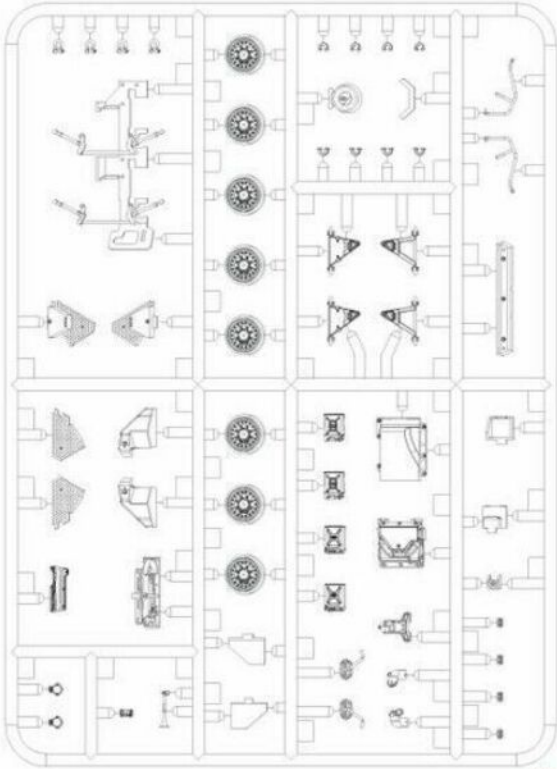

# STRYKER M1296 DRAGOON

INFANTRY CARRIER 斯崔克车族M1296龙骑兵步兵战车

Decal

A

C

F

G

OPEN HOLE  
开孔