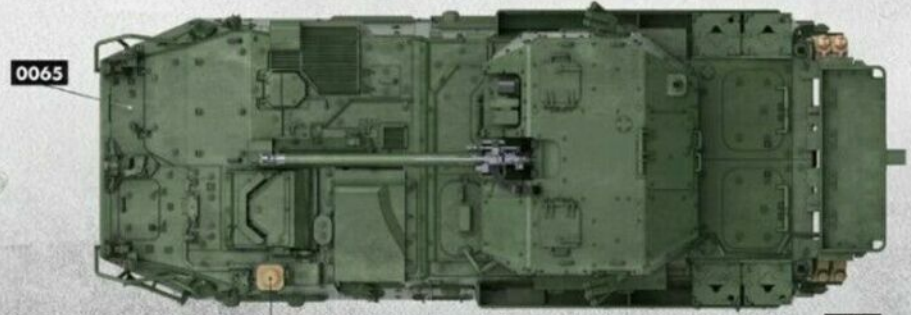

STRYKER M1296 DRAGOON

S2

PAINTING AND MARKING GUIDE

REF: TK7007

A.MIG-0025 US Modern Vehicles FS 33446	A.MIG-0033 Rubber & Tires	A.MIG-0038 Light Wood	A.MIG-0045 Gun Metal
A.MIG-0049 Red	A.MIG-0065 Forest Green FS 34102	A.MIG-0093 Crystal Red	A.MIG-0094 Crystal Glass
A.MIG-0095 Crystal Smoke	A.MIG-0097 Crystal Orange	A.MIG-0099 Crystal Black Blue	A.MIG-0191 Steel
A.MIG-0195 Silver			

MVOALL
MVOALL
MVOALL
3/2CAV
3/2CAV
K-32
K-32

1. **1 GENERAL WASH**
   A.MIG-1008 Dark Wash
2. **2 FILTER**
   A.MIG-1508 Green for Grey Green
3. **3 STREAKING**
   A.MIG-1253 Streakingbrusher Grime
4. **4 WHEELS WASH**
   A.MIG-1403 Earth
5. **5 RAINMARKS**
   A.MIG-1208 Rainmarks Effects
6. **6 DUST**
   A.MIG-3030 Factory Dirt
   Ground Pigment
7. **7 MUD**
   A.MIG-1703 Moist Ground
8. **8 SPLASHES**
   A.MIG-1752 Loose Ground
9. **9 FUEL**
   A.MIG-1409 Fuel Stains
10. **10 OIL**
    A.MIG-1408 Fresh Engine Oil

WEATHERING STEPS WITH AMMO PRODUCTS