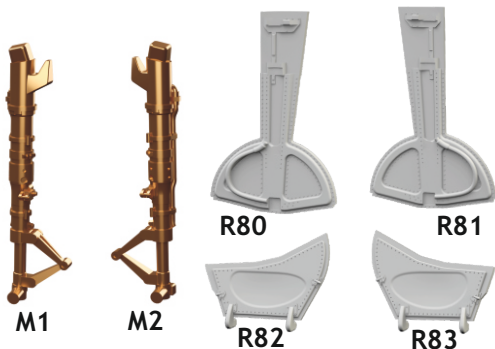

648 905 Bf 109K-4 undercarriage legs BRONZE

for Eduard kit - pro stavebnici Eduard

eduard
BRASSIN *Print*

1/48 scale

M1

M2

R80

R81

R82

R83

COLOURS

GSI Creos (GUNZE)		Mr.METAL COLOR	
AQUEOUS	Mr.COLOR		
H70	C60	RLM02 GRAY	SM206
			SUPER CHROME SILVER 2

eduard

435 21 Obrnice 170
Czech Republic

www.eduard.com
29,95

648 905 Bf 109K-4 undercarriage legs 1/48

BRONZE

for Eduard kit - pro stavebnici Eduard

eduard

-  REMOVE
ODSTRANIT
-  BEND
OHNOUT
-  GRIND
OBROUSIT
-  OPTION
VOLBA
-  DRILL HOLE
VRTAT OTVOR
-  REPLACE
NAHRADIT
-  SYMMETRICAL ASSEMBLY
SYMETRICKÁ MONTÁŽ
-  SCRIBE THE PANEL AND HOLES
RYTI
-  REVERSE SIDE
OTOČIT

FRONT VIEW

BRASSIN
648 914

H 70
C 60
RLM02 GRAY

UNDERSURFACE COLOR

SM206
SUPER CHROME
SILVER 2

M1

R81

H 70
C 60
RLM02 GRAY