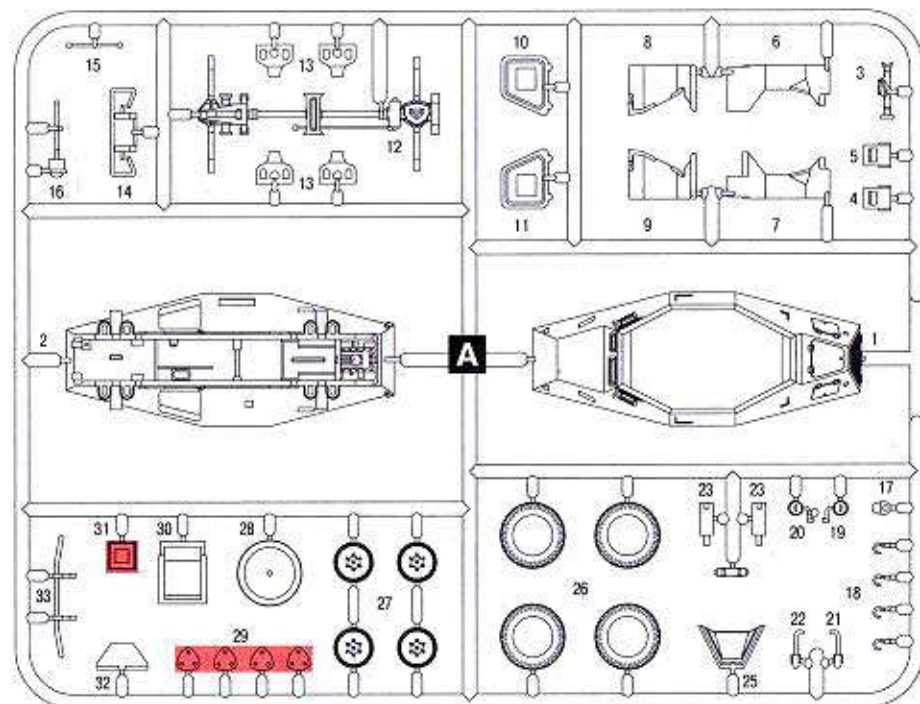

Sd.Kfz.260 German Radio Communication Vehicle

x2 СДЕЛАТЬ 2 ДЕТАЛИ
MAKE 2 PCS

СОГНУТЬ
BEND

ПРИ СБОРКЕ НЕ ИСПОЛЬЗУЕТСЯ
PARTS NOT FOR USE