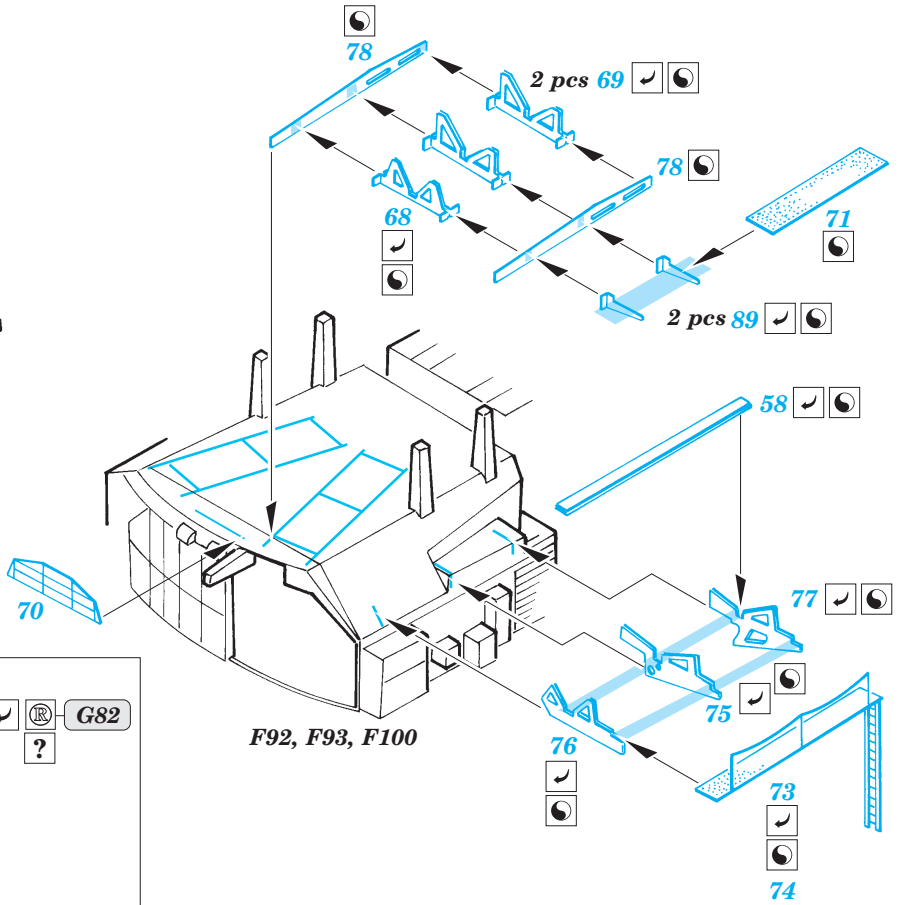

ORIGINAL KIT PARTS  
PŮVODNÍ DÍLY STAVEBNICE

PHOTO-ETCHED PARTS  
LEPTANÉ DÍLY

PARTS TO BE REMOVED  
DÍLY K ODSTRANĚNÍ

FILL  
TMELIT

2 sets

D188, D189, D190, D193  
D188, D189, D190, C194

3 sets 2 pcs 274

4 sets

6 sets

1 sets

2 sets

*For futher detail sets look for [eduard](#) 53 036 Bismarck 1/350 railings and turrets  
(not included in this set)*