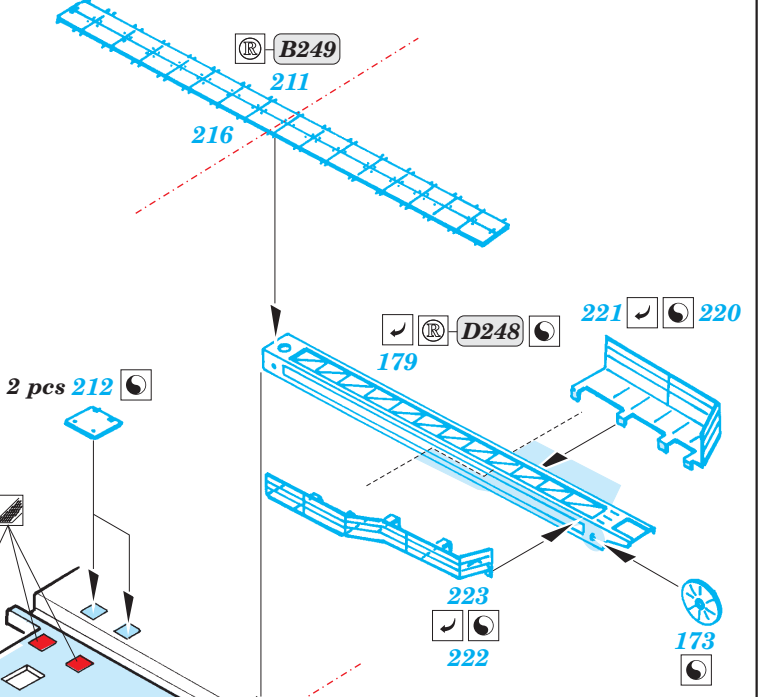

ORIGINAL KIT PARTS  
PŮVODNÍ DÍLY STAVEBNICE

PHOTO-ETCHED PARTS  
LEPTANÉ DÍLY

PARTS TO BE REMOVED  
DÍLY K ODSTRANĚNÍ

FILL  
TMELIT

2 sets

D188, D189, D190, D193  
D188, D189, D190, C194

3 sets 2 pcs 274

4 sets

6 sets

1 sets

2 sets

*For futher detail sets look for [eduard](#) 53 036 Bismarck 1/350 railings and turrets  
(not included in this set)*