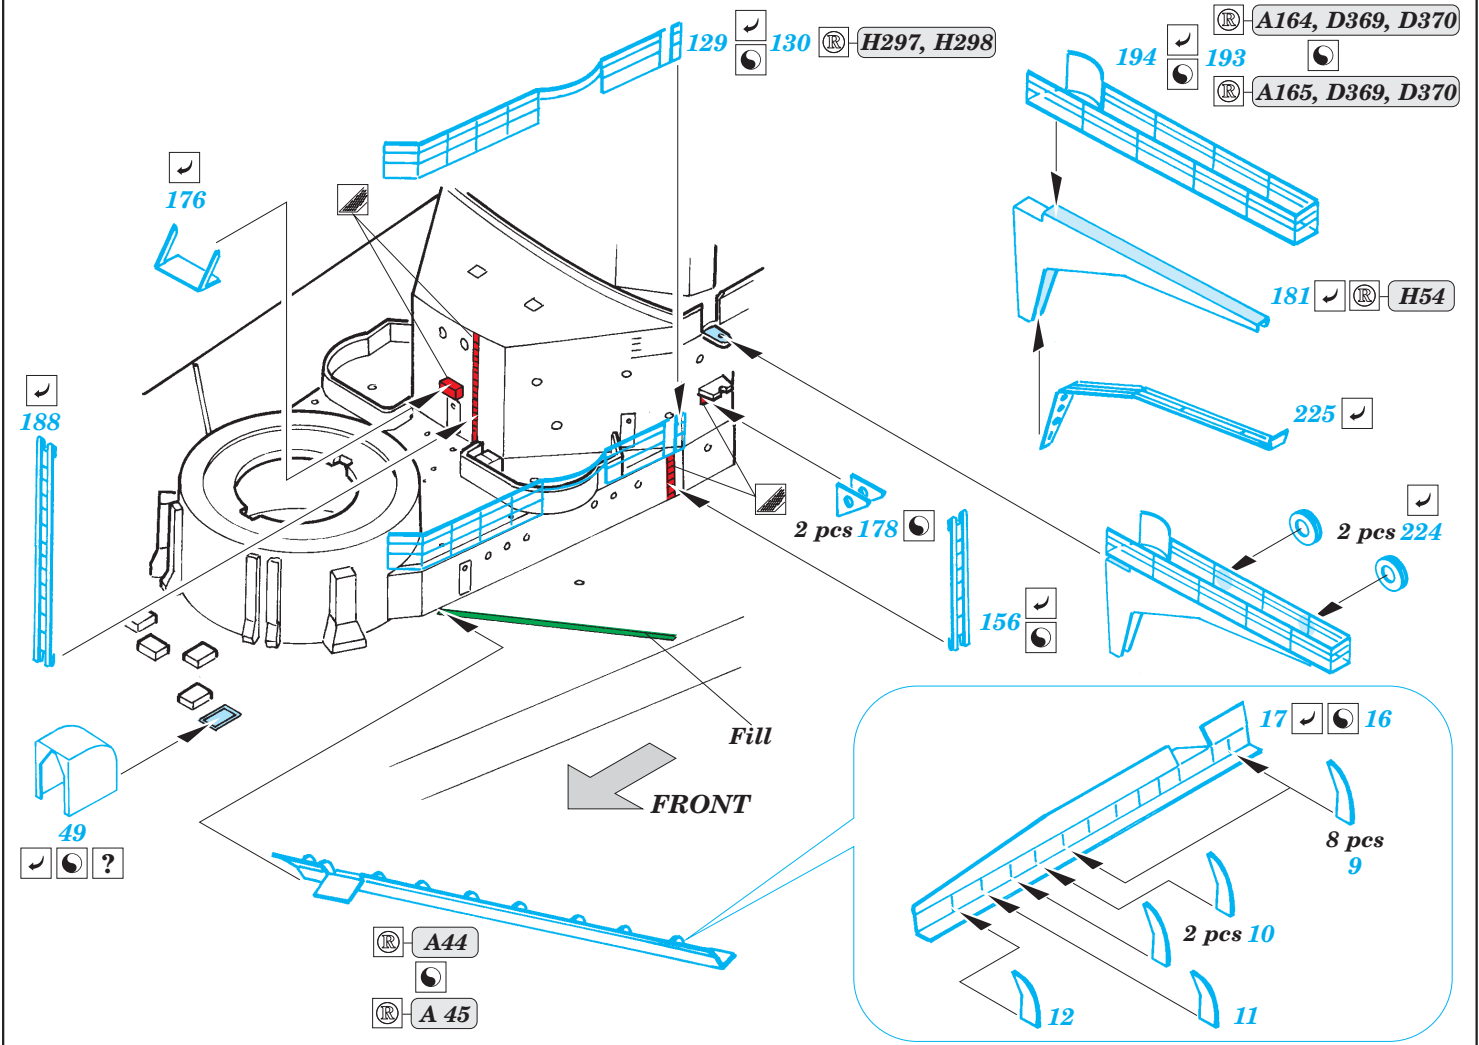

ORIGINAL KIT PARTS  
PŮVODNÍ DÍLY STAVEBNICE

PHOTO-ETCHED PARTS  
LEPTANÉ DÍLY

PARTS TO BE REMOVED  
DÍLY K ODSTRANĚNÍ

FILL  
TMELIT

2 sets

D188, D189, D190, D193  
D188, D189, D190, C194

3 sets 2 pcs 274

4 sets

6 sets

1 sets

2 sets

*For futher detail sets look for [eduard](#) 53 036 Bismarck 1/350 railings and turrets  
(not included in this set)*