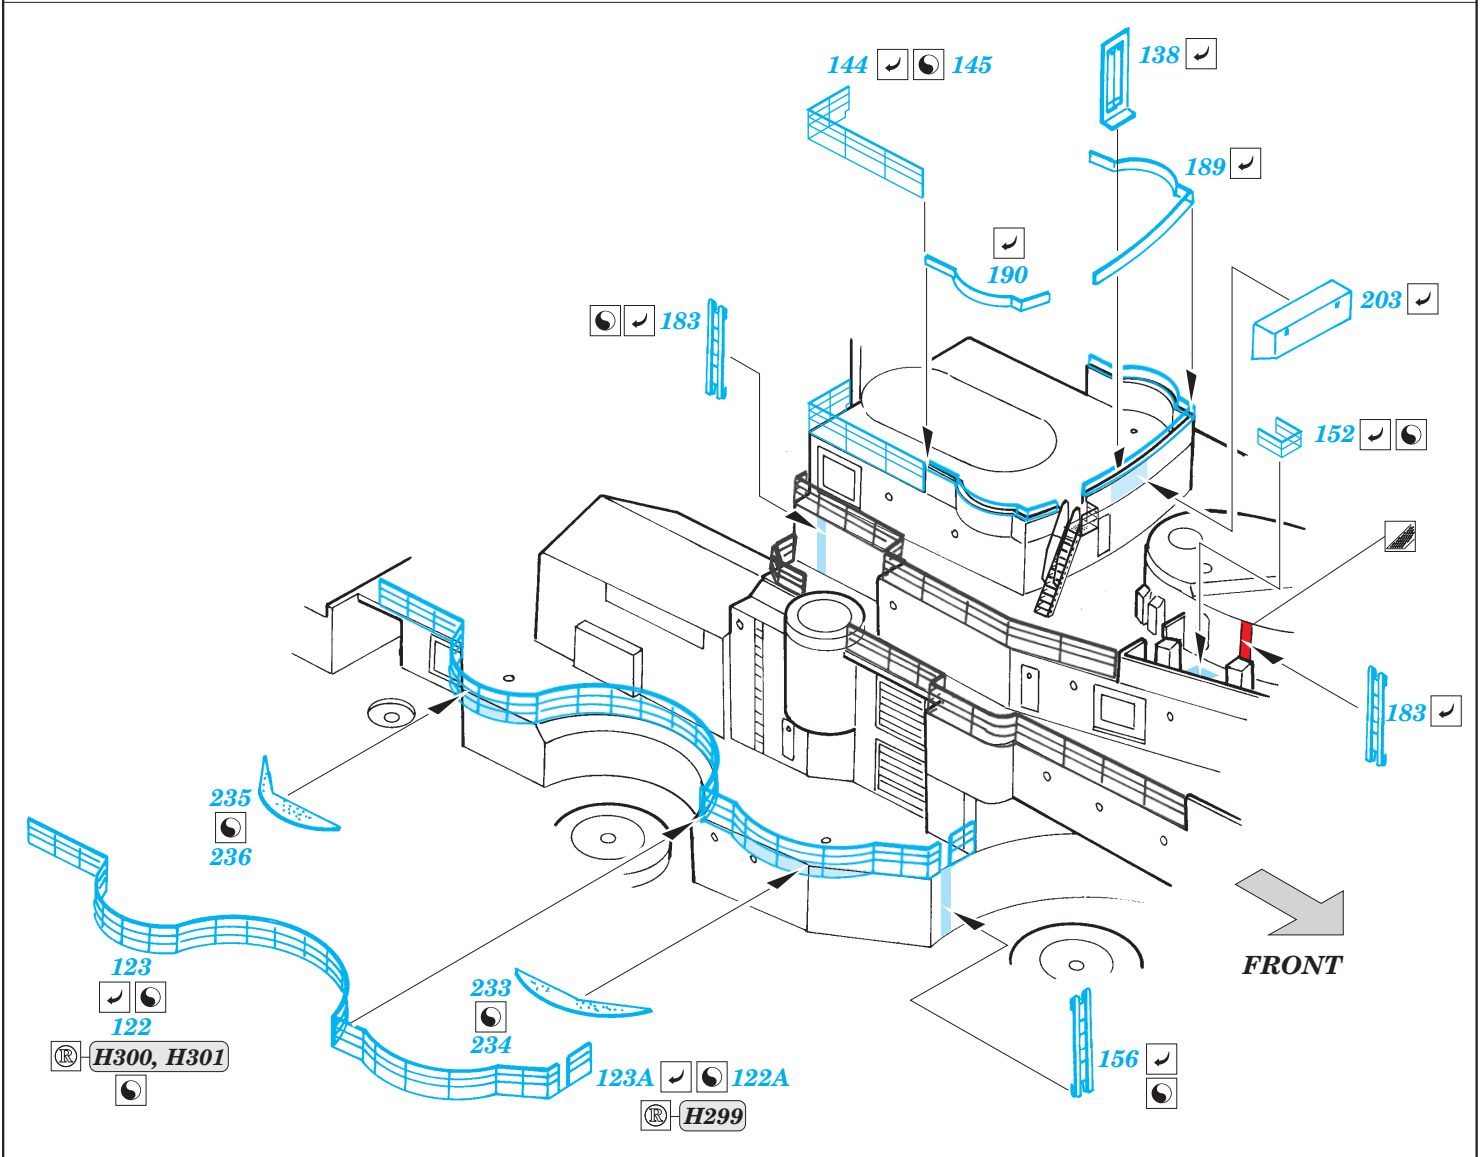

ORIGINAL KIT PARTS  
PŮVODNÍ DÍLY STAVEBNICE

PHOTO-ETCHED PARTS  
LEPTANÉ DÍLY

PARTS TO BE REMOVED  
DÍLY K ODSTRANĚNÍ

FILL  
TMELIT

2 sets

D188, D189, D190, D193  
D188, D189, D190, C194

3 sets 2 pcs 274

4 sets

6 sets

1 sets

2 sets

*For futher detail sets look for [eduard](#) 53 036 Bismarck 1/350 railings and turrets  
(not included in this set)*