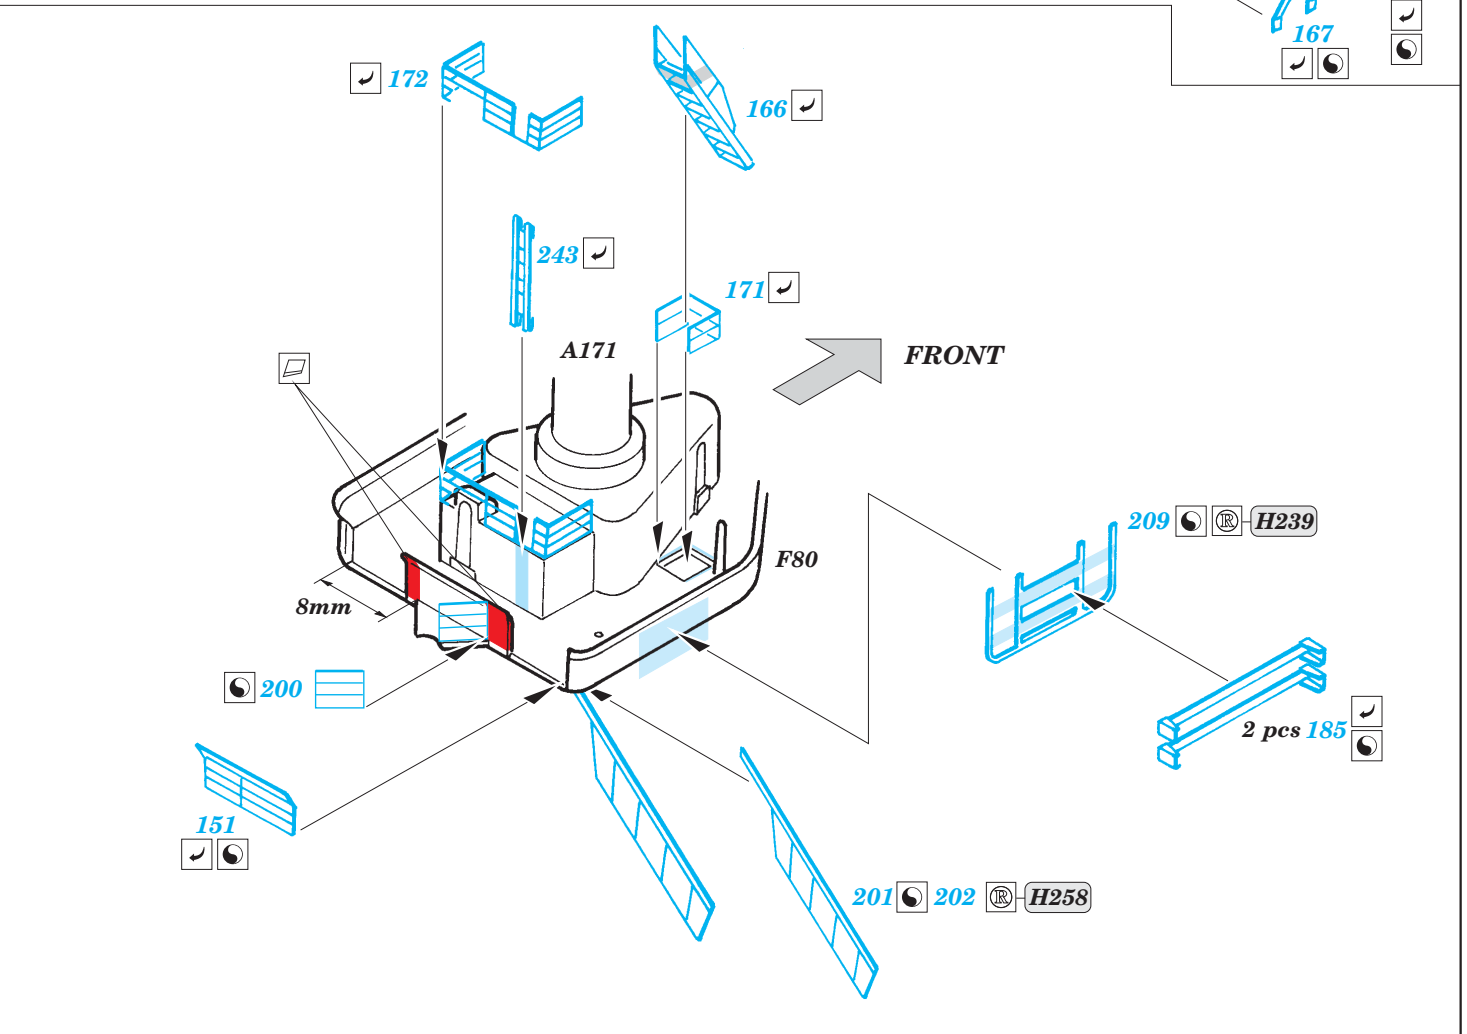

ORIGINAL KIT PARTS  
PŮVODNÍ DÍLY STAVEBNICE

PHOTO-ETCHED PARTS  
LEPTANÉ DÍLY

PARTS TO BE REMOVED  
DÍLY K ODSTRANĚNÍ

FILL  
TMELIT

2 sets

D188, D189, D190, D193  
D188, D189, D190, C194

3 sets 2 pcs 274

4 sets

6 sets

1 sets

2 sets

*For futher detail sets look for [eduard](#) 53 036 Bismarck 1/350 railings and turrets  
(not included in this set)*