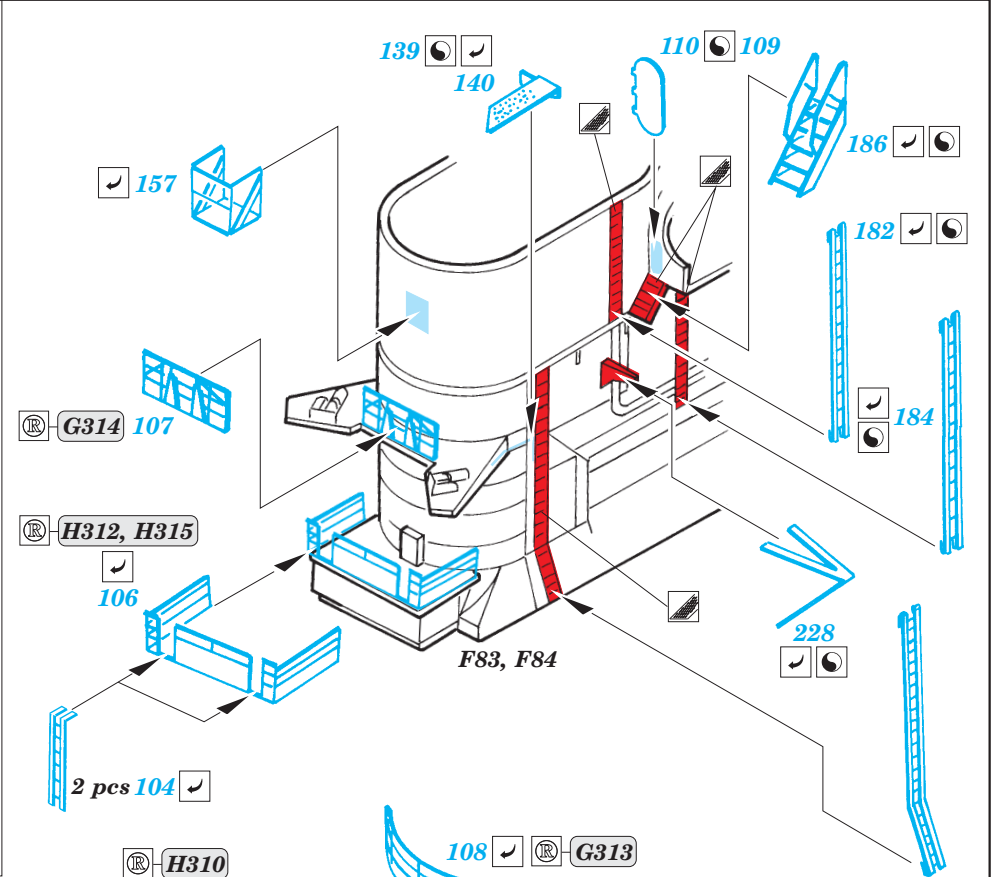

ORIGINAL KIT PARTS  
PŮVODNÍ DÍLY STAVEBNICE

PHOTO-ETCHED PARTS  
LEPTANÉ DÍLY

PARTS TO BE REMOVED  
DÍLY K ODSTRANĚNÍ

FILL  
TMELIT

2 sets

D188, D189, D190, D193  
D188, D189, D190, C194

3 sets 2 pcs 274

4 sets

6 sets

1 sets

2 sets

*For futher detail sets look for [eduard](#) 53 036 Bismarck 1/350 railings and turrets  
(not included in this set)*