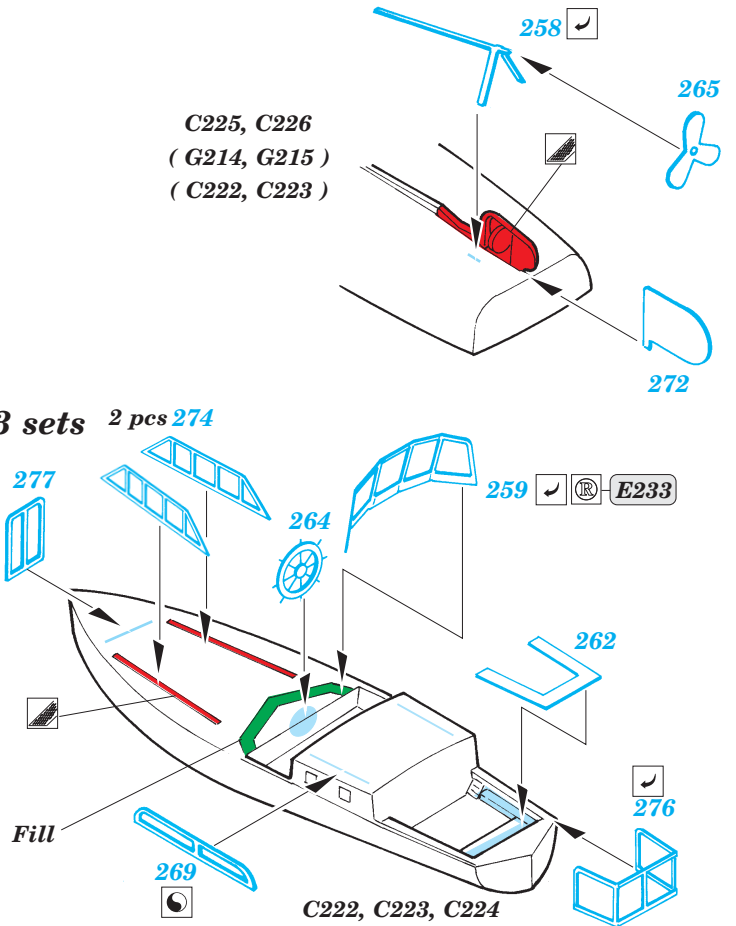

ORIGINAL KIT PARTS  
PŮVODNÍ DÍLY STAVEBNICE

PHOTO-ETCHED PARTS  
LEPTANÉ DÍLY

PARTS TO BE REMOVED  
DÍLY K ODSTRANĚNÍ

FILL  
TMELIT

2 sets

D188, D189, D190, D193  
D188, D189, D190, C194

3 sets 2 pcs 274

4 sets

6 sets

1 sets

2 sets

*For futher detail sets look for [eduard](#) 53 036 Bismarck 1/350 railings and turrets  
(not included in this set)*