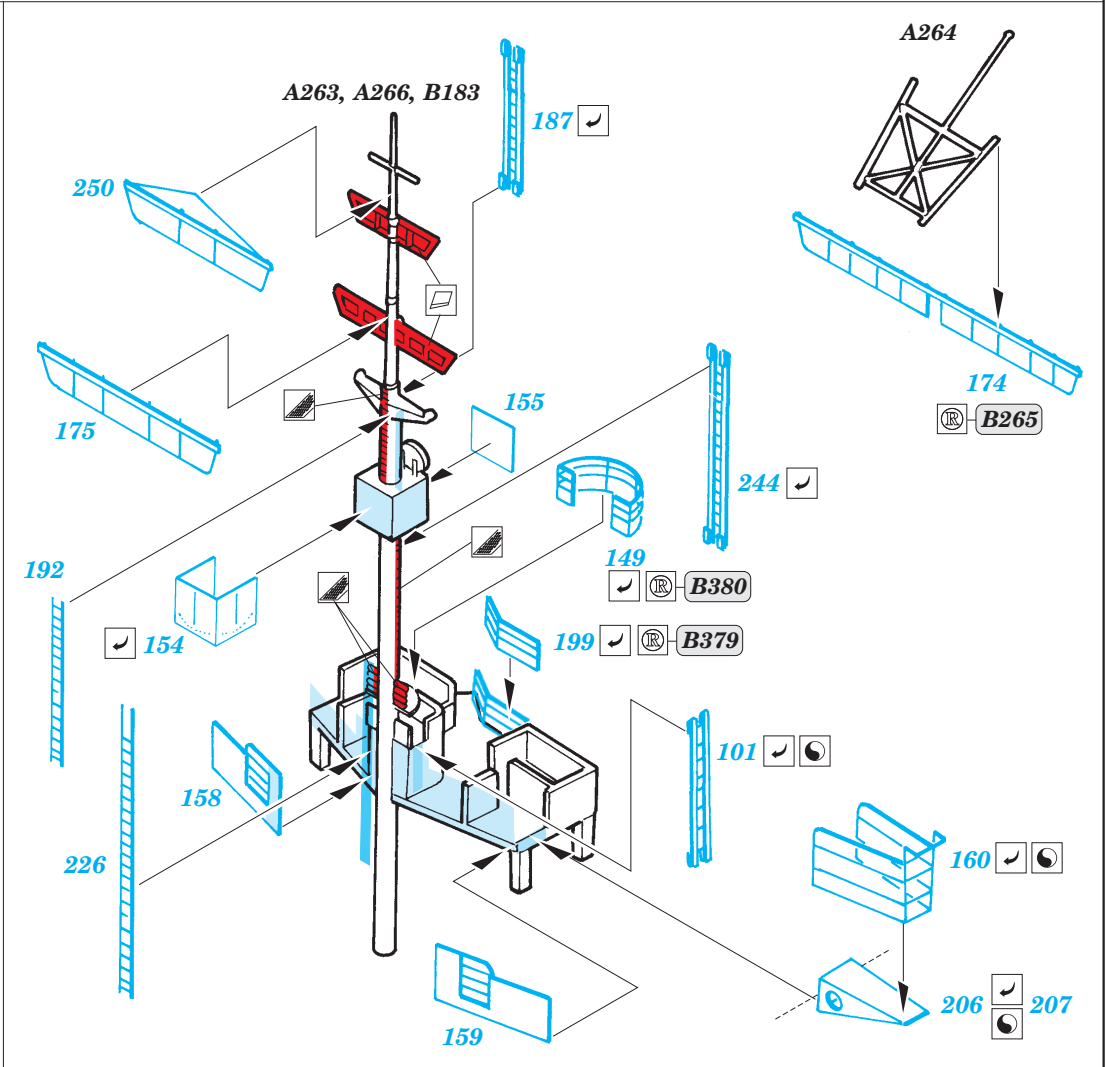

ORIGINAL KIT PARTS  
PŮVODNÍ DÍLY STAVEBNICE

PHOTO-ETCHED PARTS  
LEPTANÉ DÍLY

PARTS TO BE REMOVED  
DÍLY K ODSTRANĚNÍ

FILL  
TMELIT

2 sets

D188, D189, D190, D193  
D188, D189, D190, C194

3 sets 2 pcs 274

4 sets

6 sets

1 sets

2 sets

*For futher detail sets look for [eduard](#) 53 036 Bismarck 1/350 railings and turrets  
(not included in this set)*