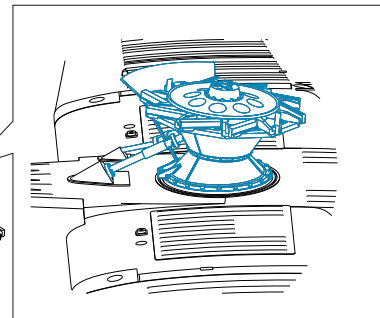

 = 
Ø - 9mm

SM203
SUPER IRON

3

4

1

SM203
SUPER IRON

R2

SM206
SUPER CHROME

2

wire
Ø - 0,4mm
l - 4,5mm

SM203
SUPER IRON

R3

5