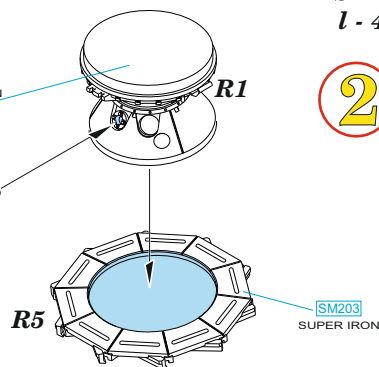

 = 
Ø - 9mm

SM203
SUPER IRON

3

4

1

SM203
SUPER IRON

R2

SM206
SUPER CHROME

2

wire
Ø - 0,4mm
l - 4,5mm

SM203
SUPER IRON

R3

5