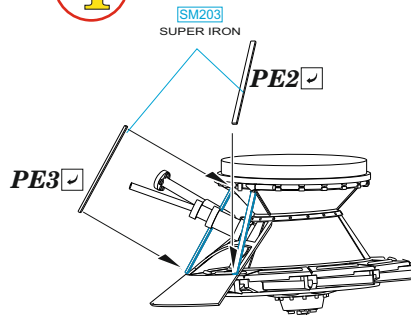

 = 
Ø - 9mm

SM203
SUPER IRON

3

4

1

SM203
SUPER IRON

R2

SM206
SUPER CHROME

2

wire
Ø - 0,4mm
l - 4,5mm

SM203
SUPER IRON

R3

5