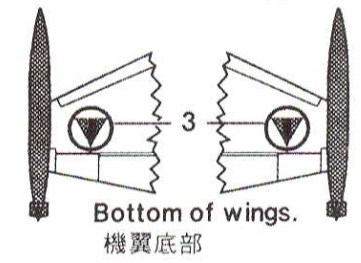

Paint landing gear and wheels SILVER, tires BLACK.
著陸齒輪組塗銀色 輪胎黑色

Stationary Condition.
靜止狀態

Flying Condition.
飛行狀態

	SILVER
	WHITE
	RED
	METALLIC
	BLACK