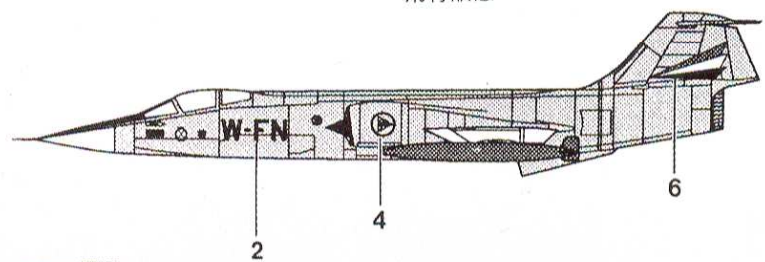

Paint landing gear and wheels SILVER, tires BLACK.
著陸齒輪組塗銀色 輪胎黑色

Stationary Condition.
靜止狀態

Flying Condition.
飛行狀態

	SILVER
	WHITE
	RED
	METALLIC
	BLACK