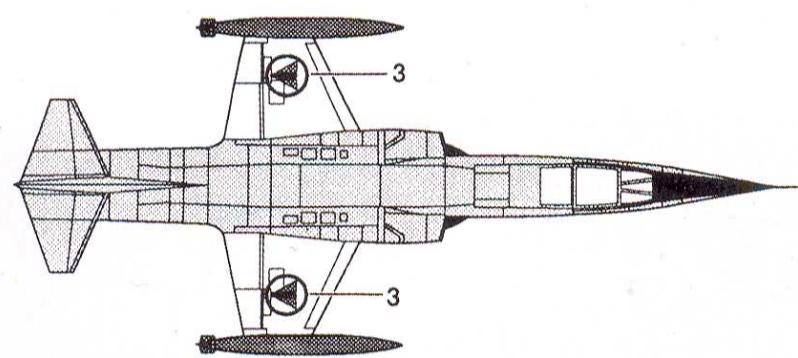

Paint landing gear and wheels SILVER, tires BLACK.
著陸齒輪組塗銀色 輪胎黑色

Stationary Condition.
靜止狀態

Flying Condition.
飛行狀態

	SILVER
	WHITE
	RED
	METALLIC
	BLACK