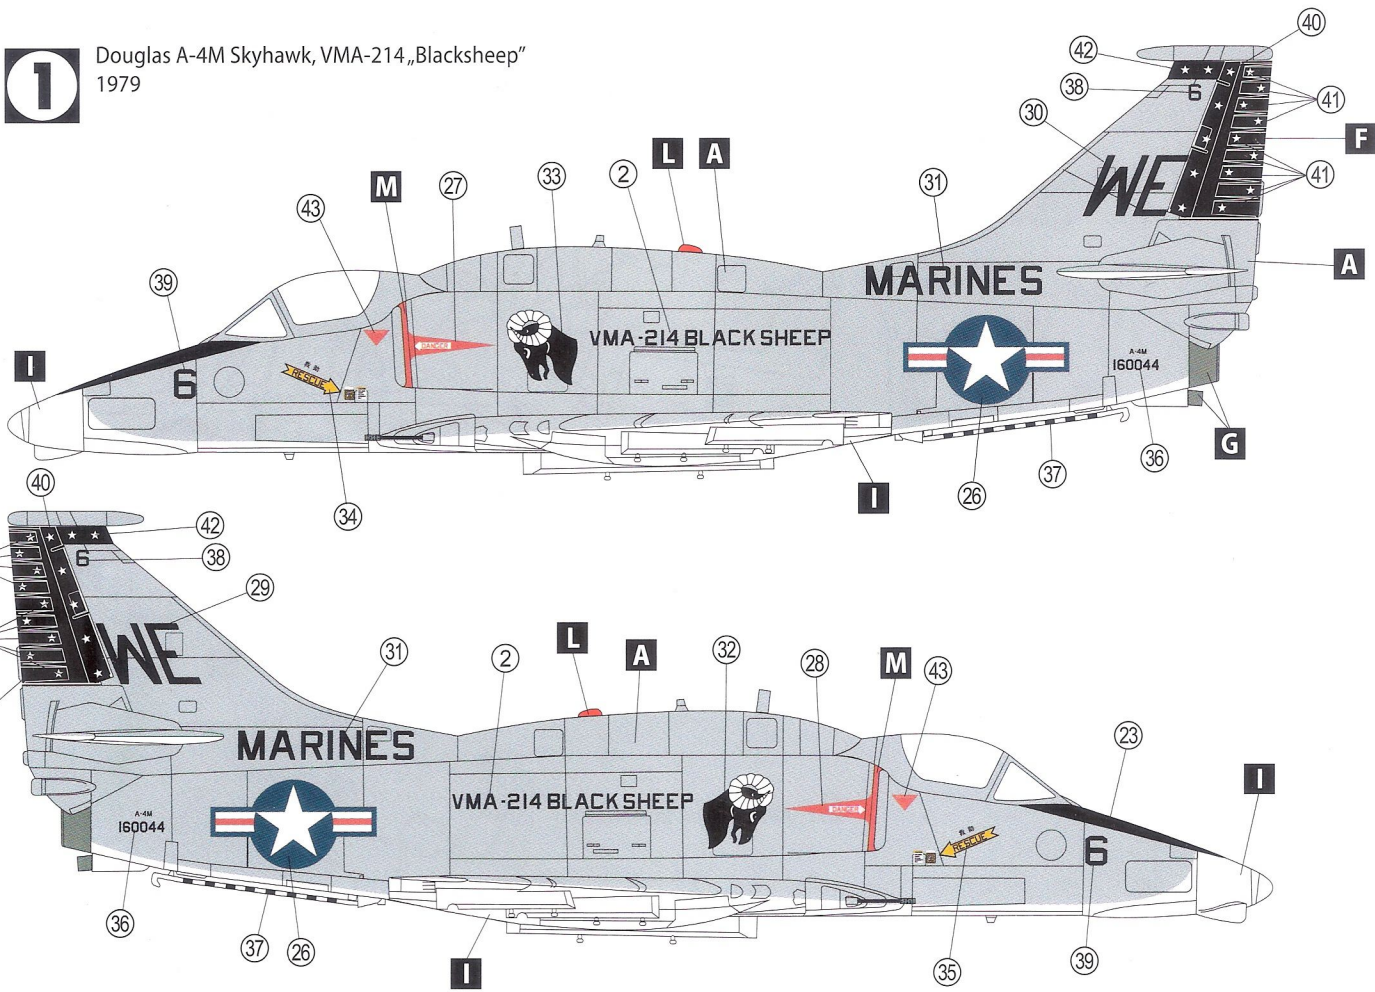

### 3. Fuselage Assembly

5. Canopy & Horizontal Stabilizer Installation

6. Various Parts Installation

## 7. Landing Gear Installation

## 8. Armament Installation

**1** Douglas A-4M Skyhawk, VMA-214 „Blacksheep”  
1979

**2** Douglas A-4M Skyhawk, VMA-214 „Blacksheep”, Lt Colonel T. R. CARSTENS  
MCAS El Toro, 28 April 1989